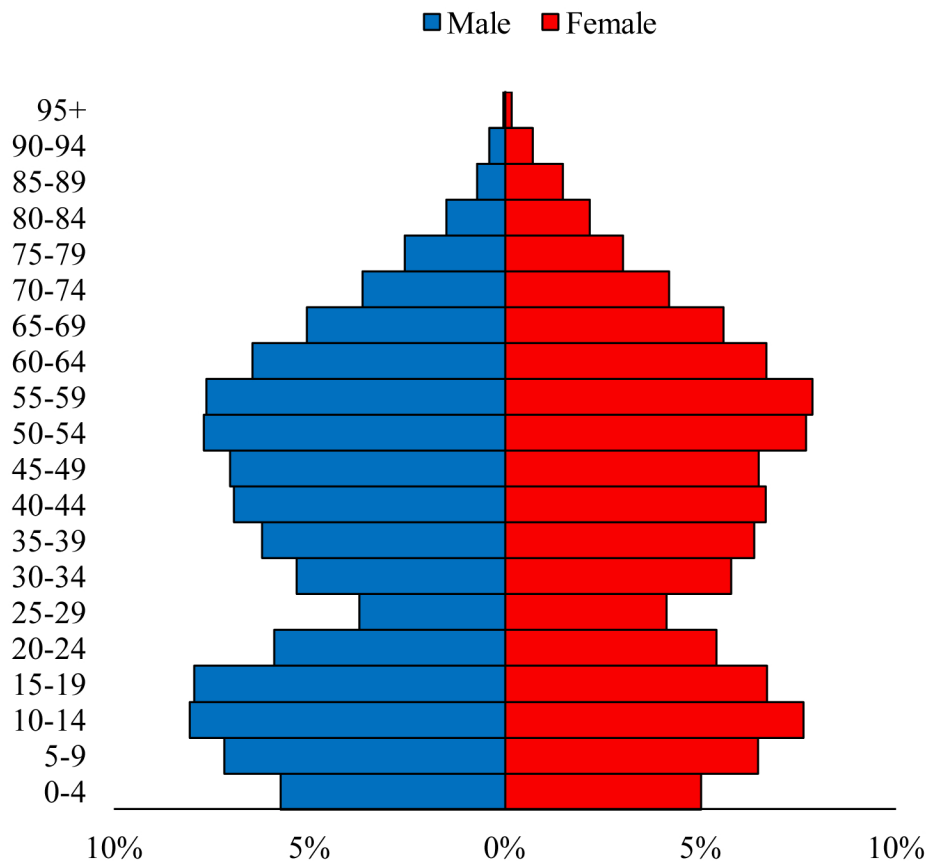

Population Pyramids of Ohio by County

Morrow County Projected Population Pyramid, 2015

Ohio Projected Population Pyramid, 2015

Go to: <http://scripps.muohio.edu/content/population-pyramids-ohio-county-2010-2050> to download individual population pyramids (PDF, J-PEG, TIFF formats available).

Note: Population pyramids display % of populations by 5 years age groups.

Citation: Mehdizadeh, S., Ritchey, P. N., Tipsuk, P., & Yamashita, T. (2012). Population Pyramids of Ohio by County. Scripps Gerontology Center, Miami University, Oxford, OH.