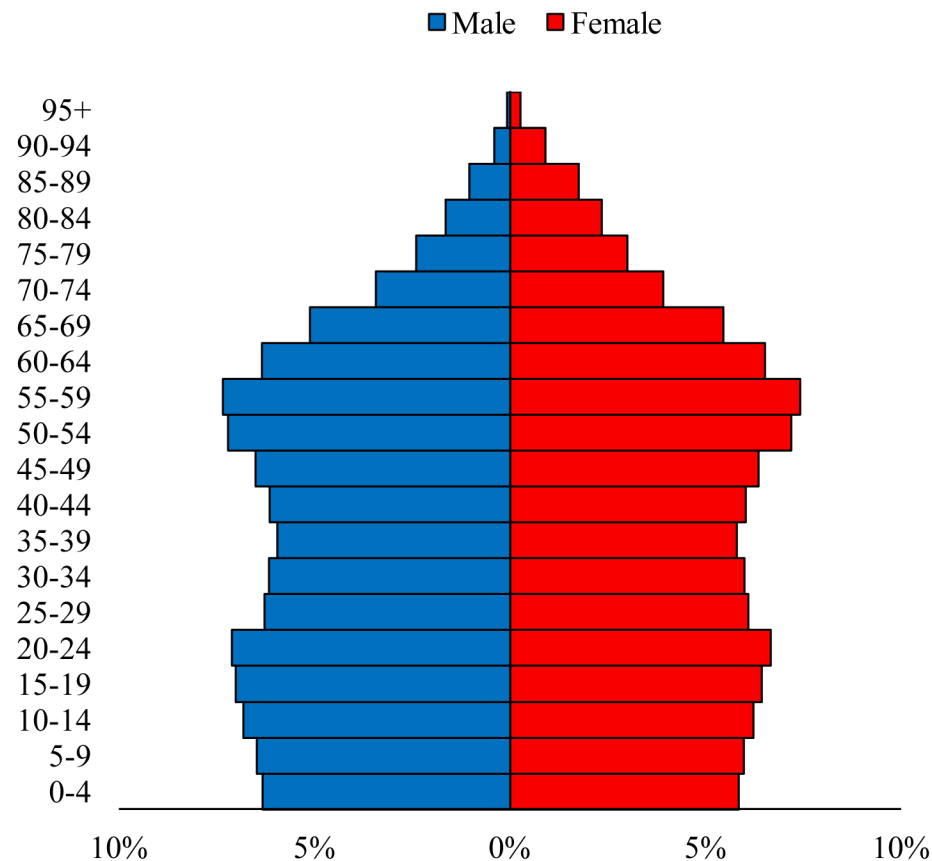

Population Pyramids of Ohio by County

Morrow County Projected Population Pyramid, 2015

Ohio Projected Population Pyramid, 2015

Go to: <http://scripps.muohio.edu/content/population-pyramids-ohio-county-2010-2050> to download individual population pyramids (PDF, J-PEG, TIFF formats available).

Note: Population pyramids display % of populations by 5 years age groups.

Citation: Mehdizadeh, S., Ritchey, P. N., Tipsuk, P., & Yamashita, T. (2012). Population Pyramids of Ohio by County. Scripps Gerontology Center, Miami University, Oxford, OH.