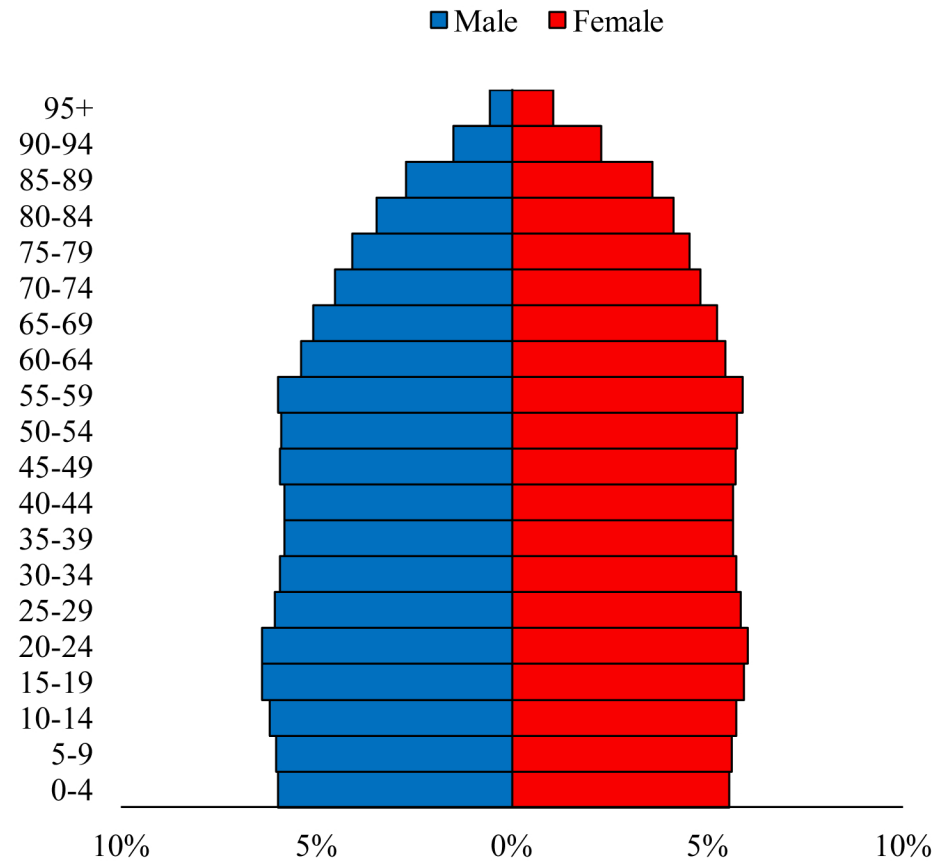

Population Pyramids of Ohio by County

Morgan County Projected Population Pyramid, 2050

Ohio Projected Population Pyramid, 2050

Go to: <http://scripps.muohio.edu/content/population-pyramids-ohio-county-2010-2050> to download individual population pyramids (PDF, J-PEG, TIFF formats available).

Note: Population pyramids display % of populations by 5 years age groups.

Citation: Mehdizadeh, S., Ritchey, P. N., Tipsuk, P., & Yamashita, T. (2012). Population Pyramids of Ohio by County. Scripps Gerontology Center, Miami University, Oxford, OH.