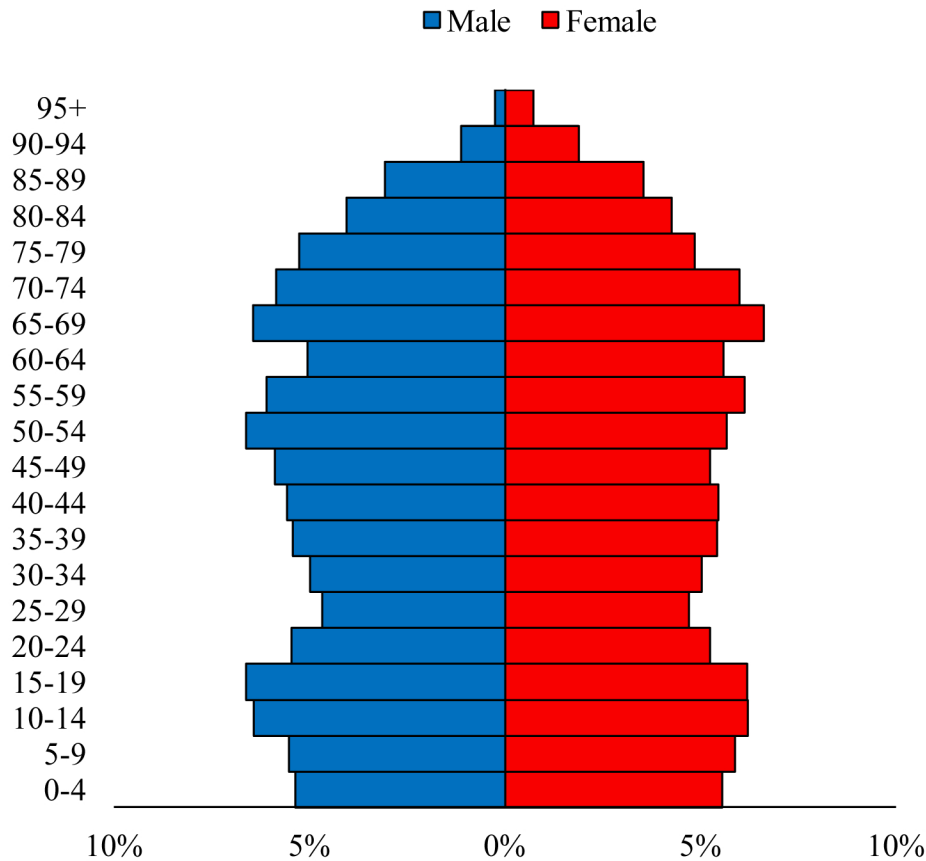

Population Pyramids of Ohio by County

Morgan County Projected Population Pyramid, 2050

Ohio Projected Population Pyramid, 2050

Go to: <http://scripps.muohio.edu/content/population-pyramids-ohio-county-2010-2050> to download individual population pyramids (PDF, J-PEG, TIFF formats available).

Note: Population pyramids display % of populations by 5 years age groups.

Citation: Mehdizadeh, S., Ritchey, P. N., Tipsuk, P., & Yamashita, T. (2012). Population Pyramids of Ohio by County. Scripps Gerontology Center, Miami University, Oxford, OH.