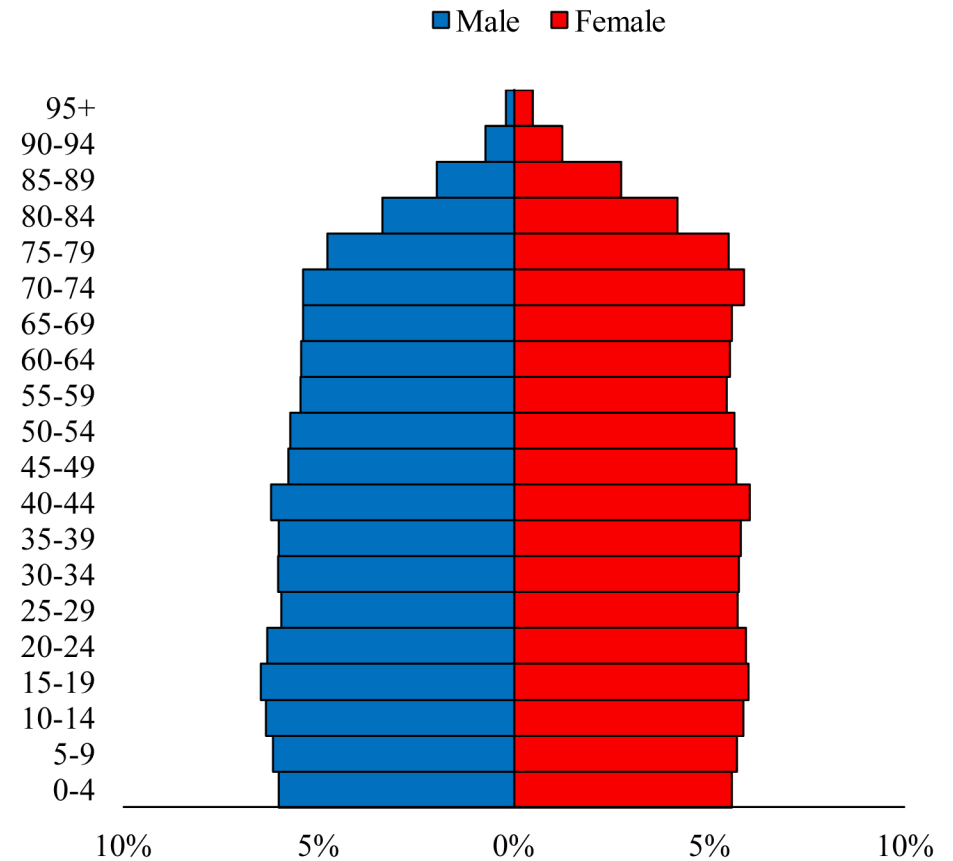

Population Pyramids of Ohio by County

Morgan County Projected Population Pyramid, 2035

Ohio Projected Population Pyramid, 2035

Go to: <http://scripps.muohio.edu/content/population-pyramids-ohio-county-2010-2050> to download individual population pyramids (PDF, J-PEG, TIFF formats available).

Note: Population pyramids display % of populations by 5 years age groups.

Citation: Mehdizadeh, S., Ritchey, P. N., Tipsuk, P., & Yamashita, T. (2012). Population Pyramids of Ohio by County. Scripps Gerontology Center, Miami University, Oxford, OH.