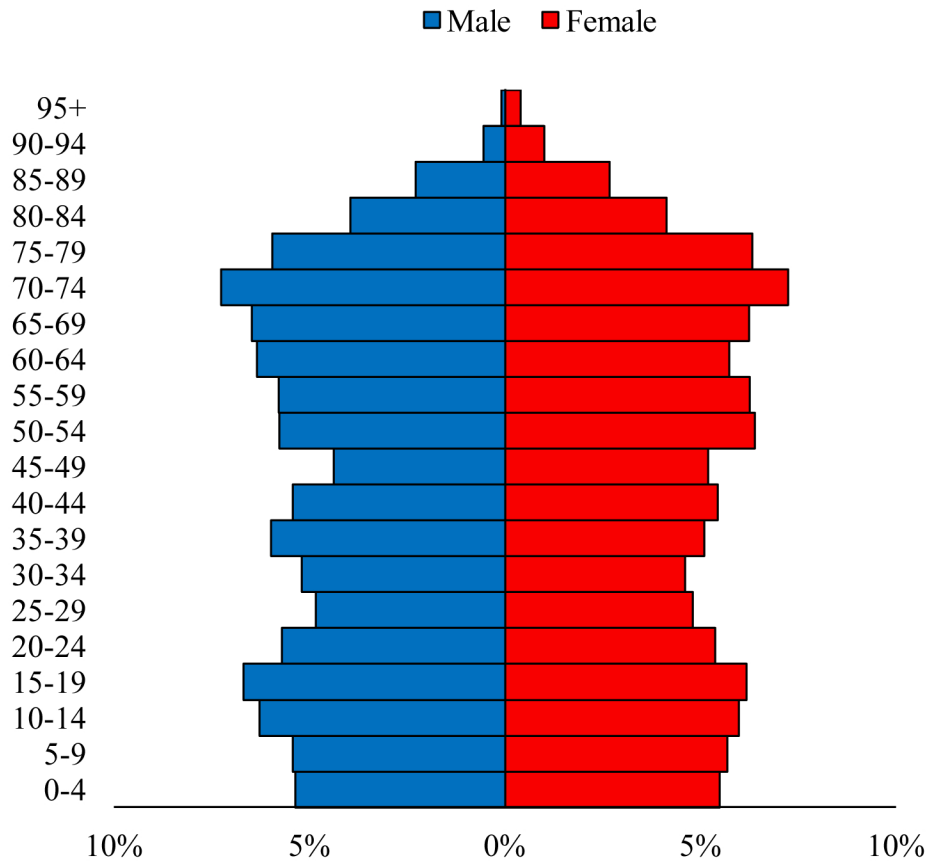

Population Pyramids of Ohio by County

Morgan County Projected Population Pyramid, 2035

Ohio Projected Population Pyramid, 2035

Go to: <http://scripps.muohio.edu/content/population-pyramids-ohio-county-2010-2050> to download individual population pyramids (PDF, J-PEG, TIFF formats available).

Note: Population pyramids display % of populations by 5 years age groups.

Citation: Mehdizadeh, S., Ritchey, P. N., Tipsuk, P., & Yamashita, T. (2012). Population Pyramids of Ohio by County. Scripps Gerontology Center, Miami University, Oxford, OH.