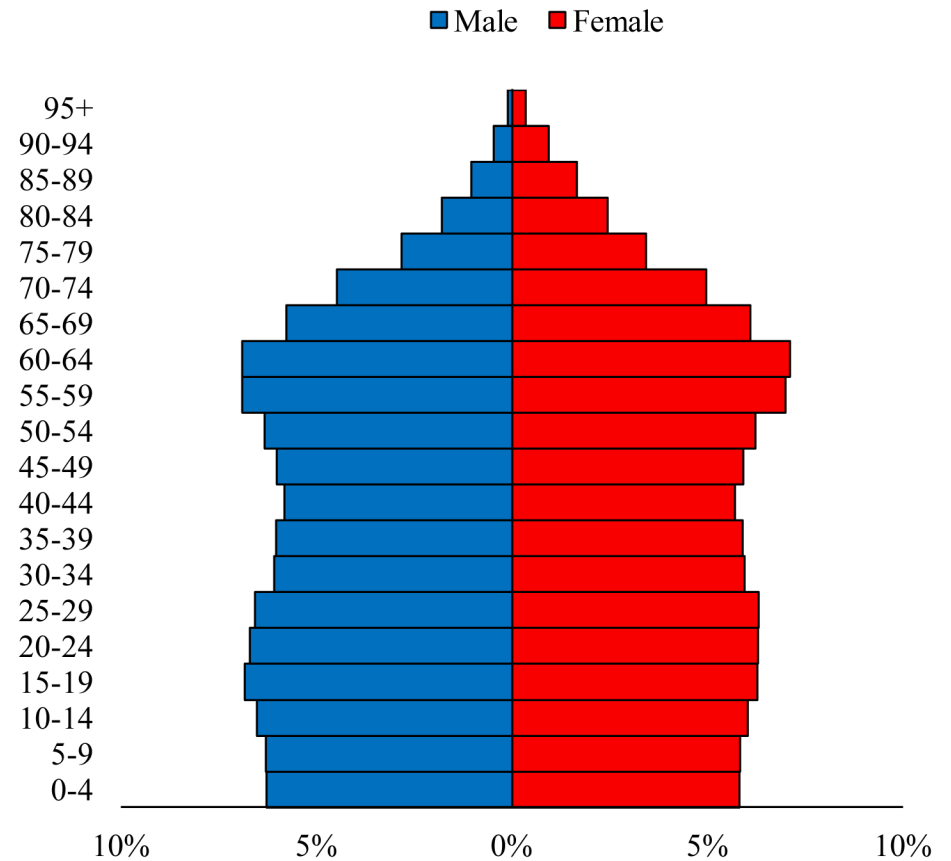

Population Pyramids of Ohio by County

Morgan County Projected Population Pyramid, 2020

Ohio Projected Population Pyramid, 2020

Go to: <http://scripps.muohio.edu/content/population-pyramids-ohio-county-2010-2050> to download individual population pyramids (PDF, J-PEG, TIFF formats available).

Note: Population pyramids display % of populations by 5 years age groups.

Citation: Mehdizadeh, S., Ritchey, P. N., Tipsuk, P., & Yamashita, T. (2012). Population Pyramids of Ohio by County. Scripps Gerontology Center, Miami University, Oxford, OH.