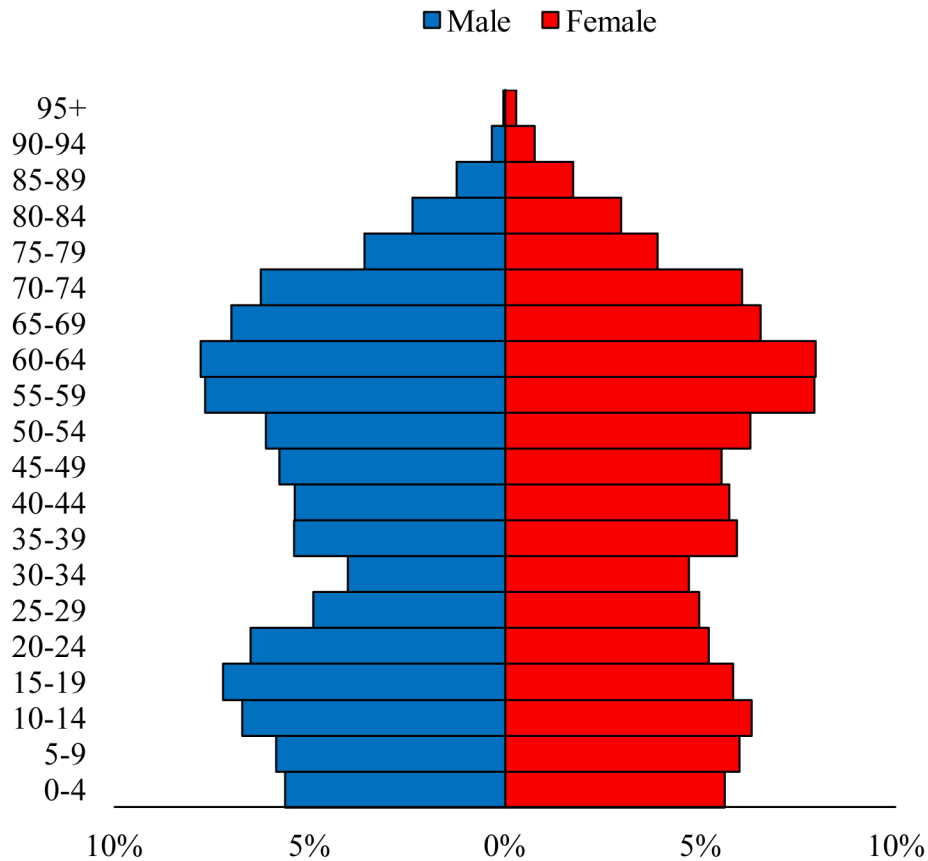

Population Pyramids of Ohio by County

Morgan County Projected Population Pyramid, 2020

Ohio Projected Population Pyramid, 2020

Go to: <http://scripps.muohio.edu/content/population-pyramids-ohio-county-2010-2050> to download individual population pyramids (PDF, J-PEG, TIFF formats available).

Note: Population pyramids display % of populations by 5 years age groups.

Citation: Mehdizadeh, S., Ritchey, P. N., Tipsuk, P., & Yamashita, T. (2012). Population Pyramids of Ohio by County. Scripps Gerontology Center, Miami University, Oxford, OH.