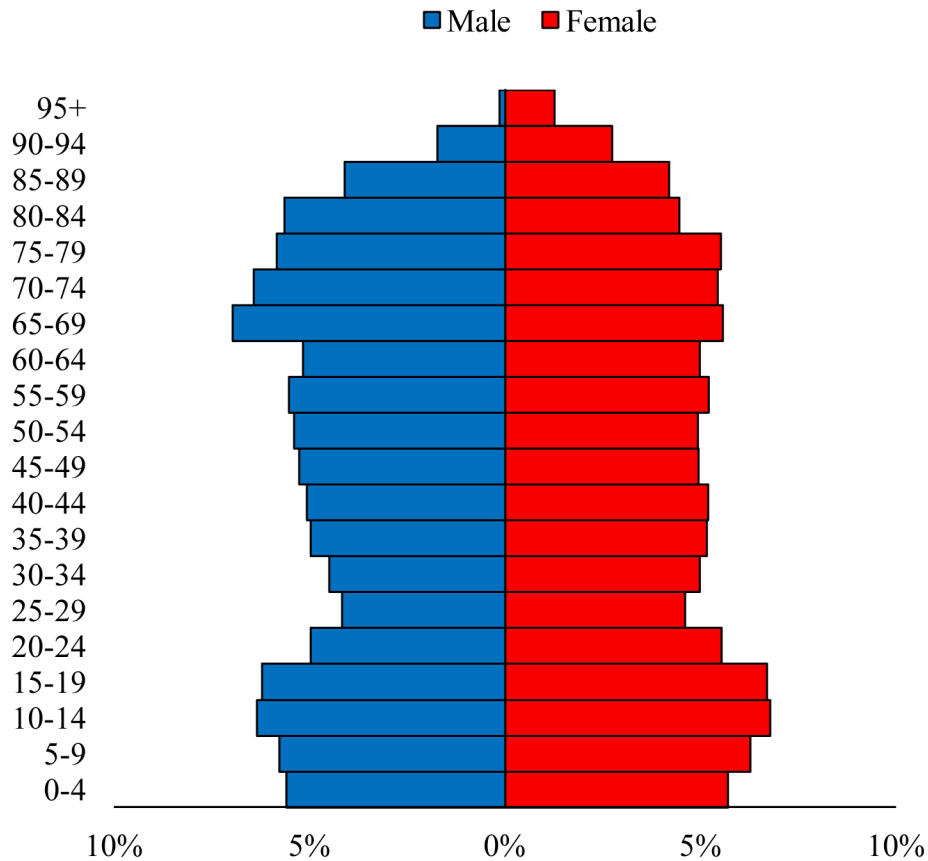

Population Pyramids of Ohio by County

Monroe County Projected Population Pyramid, 2050

Ohio Projected Population Pyramid, 2050

Go to: <http://scripps.muohio.edu/content/population-pyramids-ohio-county-2010-2050> to download individual population pyramids (PDF, J-PEG, TIFF formats available).

Note: Population pyramids display % of populations by 5 years age groups.

Citation: Mehdizadeh, S., Ritchey, P. N., Tipsuk, P., & Yamashita, T. (2012). Population Pyramids of Ohio by County. Scripps Gerontology Center, Miami University, Oxford, OH.