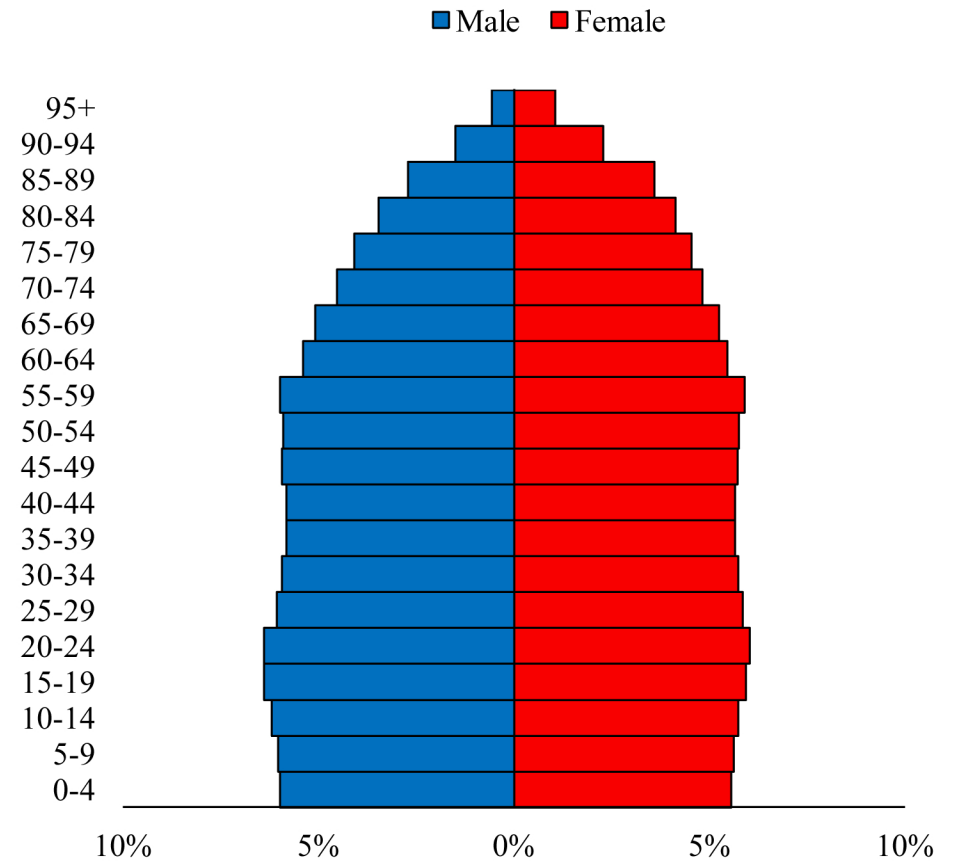

Population Pyramids of Ohio by County

Monroe County Projected Population Pyramid, 2050

Ohio Projected Population Pyramid, 2050

Go to: <http://scripps.muohio.edu/content/population-pyramids-ohio-county-2010-2050> to download individual population pyramids (PDF, J-PEG, TIFF formats available).

Note: Population pyramids display % of populations by 5 years age groups.

Citation: Mehdizadeh, S., Ritchey, P. N., Tipsuk, P., & Yamashita, T. (2012). Population Pyramids of Ohio by County. Scripps Gerontology Center, Miami University, Oxford, OH.