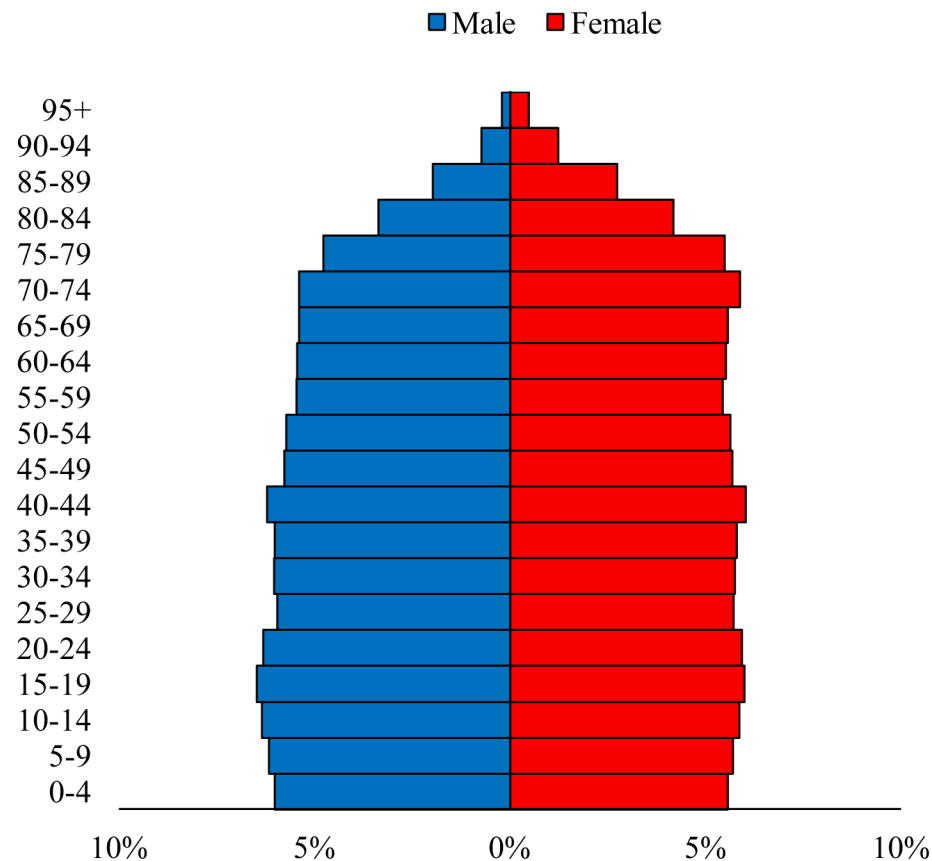

Population Pyramids of Ohio by County

Monroe County Projected Population Pyramid, 2035

Ohio Projected Population Pyramid, 2035

Go to: <http://scripps.muohio.edu/content/population-pyramids-ohio-county-2010-2050> to download individual population pyramids (PDF, J-PEG, TIFF formats available).

Note: Population pyramids display % of populations by 5 years age groups.

Citation: Mehdizadeh, S., Ritchey, P. N., Tipsuk, P., & Yamashita, T. (2012). Population Pyramids of Ohio by County. Scripps Gerontology Center, Miami University, Oxford, OH.