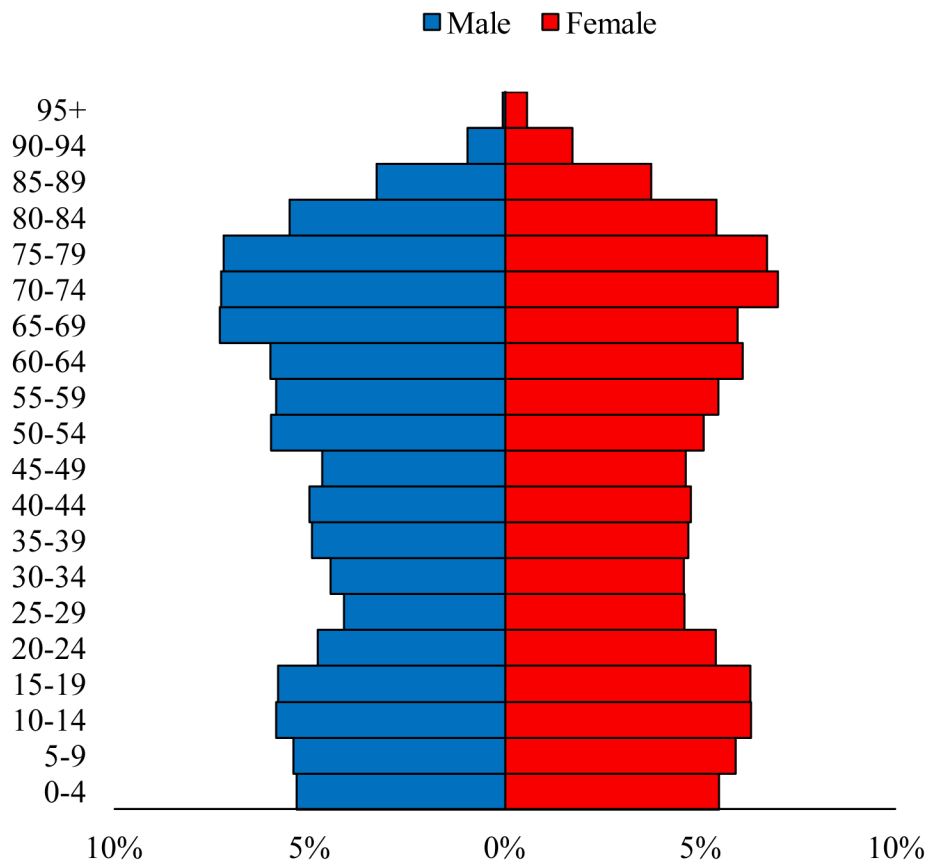

Population Pyramids of Ohio by County

Monroe County Projected Population Pyramid, 2035

Ohio Projected Population Pyramid, 2035

Go to: <http://scripps.muohio.edu/content/population-pyramids-ohio-county-2010-2050> to download individual population pyramids (PDF, J-PEG, TIFF formats available).

Note: Population pyramids display % of populations by 5 years age groups.

Citation: Mehdizadeh, S., Ritchey, P. N., Tipsuk, P., & Yamashita, T. (2012). Population Pyramids of Ohio by County. Scripps Gerontology Center, Miami University, Oxford, OH.