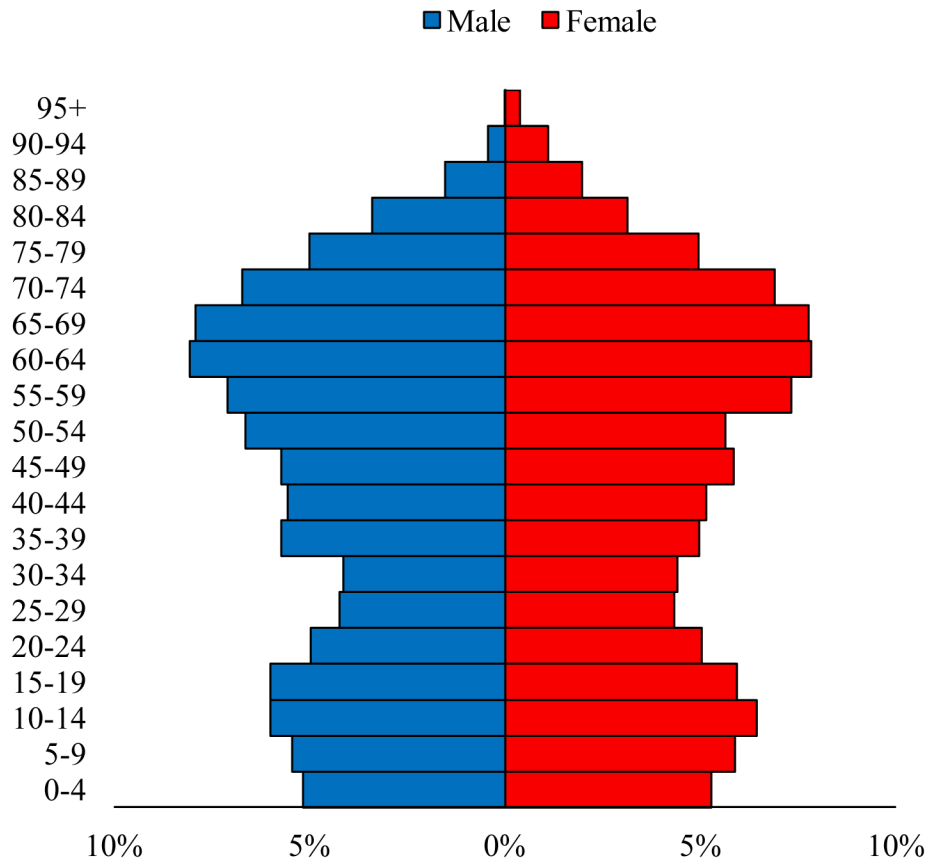

# Population Pyramids of Ohio by County

Monroe County Projected Population Pyramid, 2020

Ohio Projected Population Pyramid, 2020

**Go to:** <http://scripps.muohio.edu/content/population-pyramids-ohio-county-2010-2050> to download individual population pyramids (PDF, J-PEG, TIFF formats available).

**Note:** Population pyramids display % of populations by 5 years age groups.

**Citation:** Mehdizadeh, S., Ritchey, P. N., Tipsuk, P., & Yamashita, T. (2012). Population Pyramids of Ohio by County. Scripps Gerontology Center, Miami University, Oxford, OH.