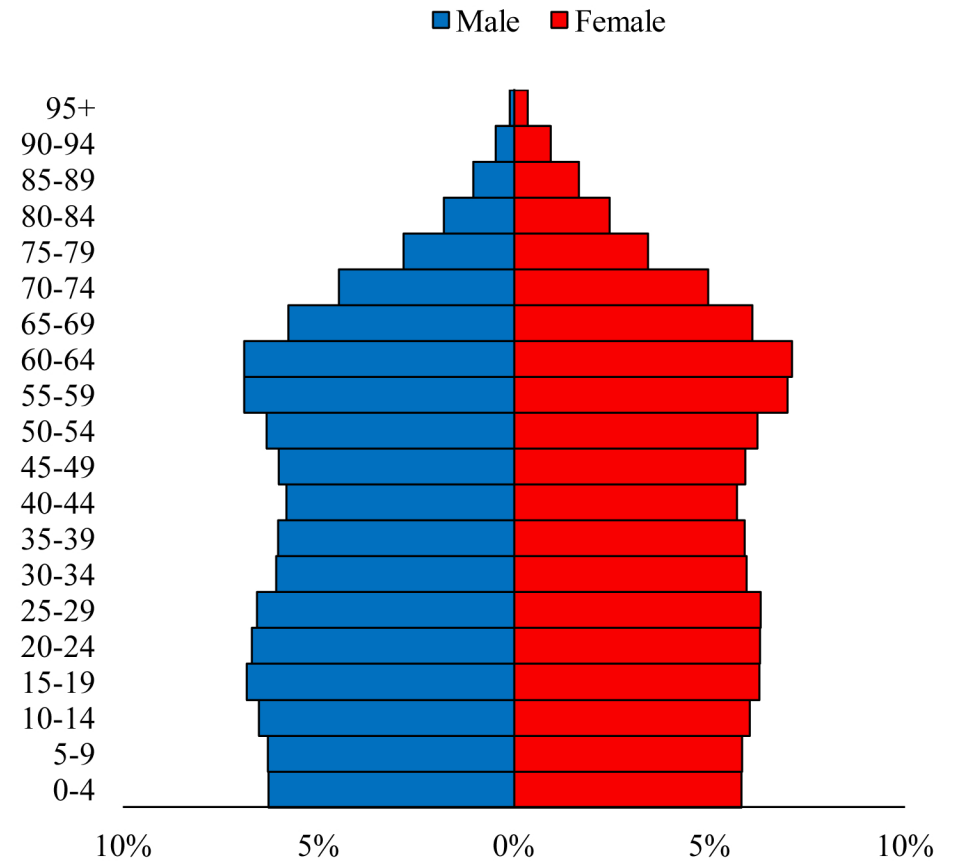

# Population Pyramids of Ohio by County

Monroe County Projected Population Pyramid, 2020

Ohio Projected Population Pyramid, 2020

**Go to:** <http://scripps.muohio.edu/content/population-pyramids-ohio-county-2010-2050> to download individual population pyramids (PDF, J-PEG, TIFF formats available).

**Note:** Population pyramids display % of populations by 5 years age groups.

**Citation:** Mehdizadeh, S., Ritchey, P. N., Tipsuk, P., & Yamashita, T. (2012). Population Pyramids of Ohio by County. Scripps Gerontology Center, Miami University, Oxford, OH.