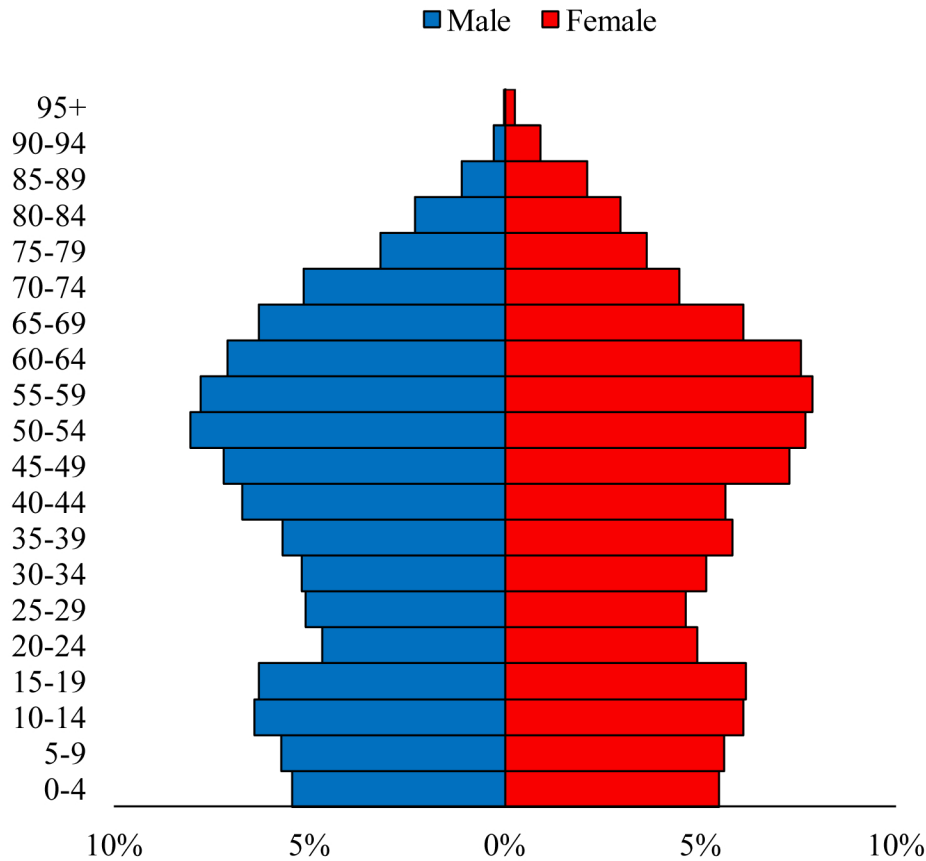

Population Pyramids of Ohio by County

Monroe County Population Pyramid, 2010

Ohio Population Pyramid, 2010

Go to: <http://scripps.muohio.edu/content/population-pyramids-ohio-county-2010-2050> to download individual population pyramids (PDF, J-PEG, TIFF formats available).

Note: Population pyramids display % of populations by 5 years age groups.

Citation: Mehdizadeh, S., Ritchey, P. N., Tipsuk, P., & Yamashita, T. (2012). Population Pyramids of Ohio by County. Scripps Gerontology Center, Miami University, Oxford, OH.