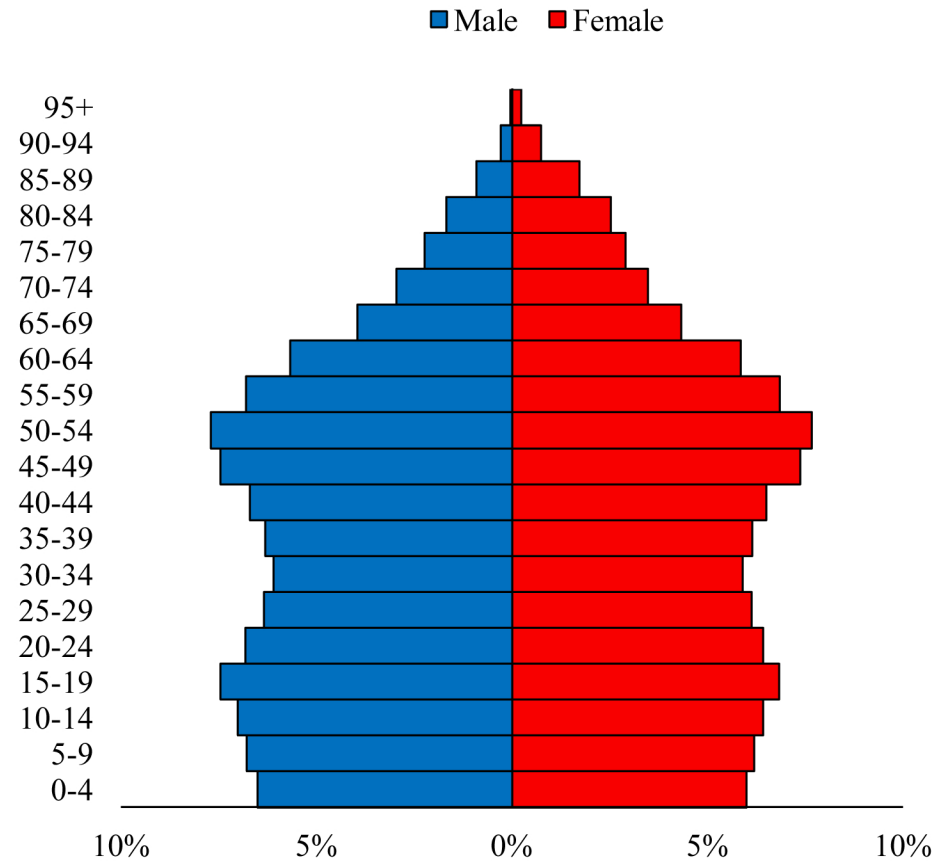

Population Pyramids of Ohio by County

Monroe County Population Pyramid, 2010

Ohio Population Pyramid, 2010

Go to: <http://scripps.muohio.edu/content/population-pyramids-ohio-county-2010-2050> to download individual population pyramids (PDF, J-PEG, TIFF formats available).

Note: Population pyramids display % of populations by 5 years age groups.

Citation: Mehdizadeh, S., Ritchey, P. N., Tipsuk, P., & Yamashita, T. (2012). Population Pyramids of Ohio by County. Scripps Gerontology Center, Miami University, Oxford, OH.