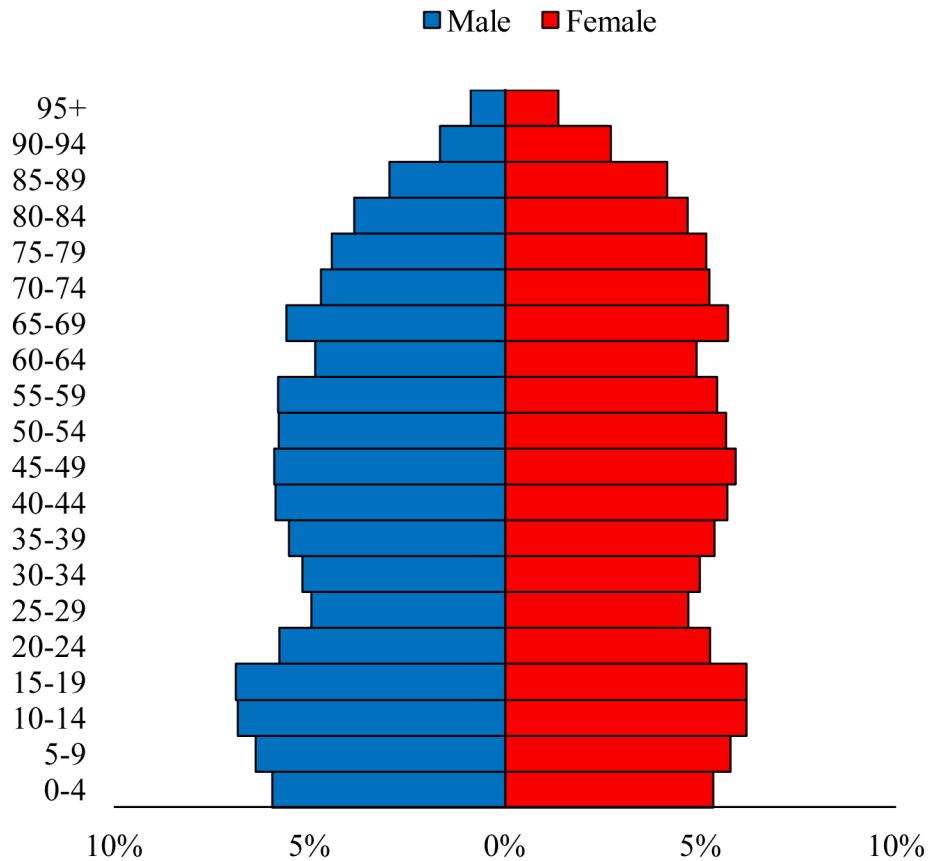

Population Pyramids of Ohio by County

Miami County Projected Population Pyramid, 2050

Ohio Projected Population Pyramid, 2050

Go to: <http://scripps.muohio.edu/content/population-pyramids-ohio-county-2010-2050> to download individual population pyramids (PDF, J-PEG, TIFF formats available).

Note: Population pyramids display % of populations by 5 years age groups.

Citation: Mehdizadeh, S., Ritchey, P. N., Tipsuk, P., & Yamashita, T. (2012). Population Pyramids of Ohio by County. Scripps Gerontology Center, Miami University, Oxford, OH.