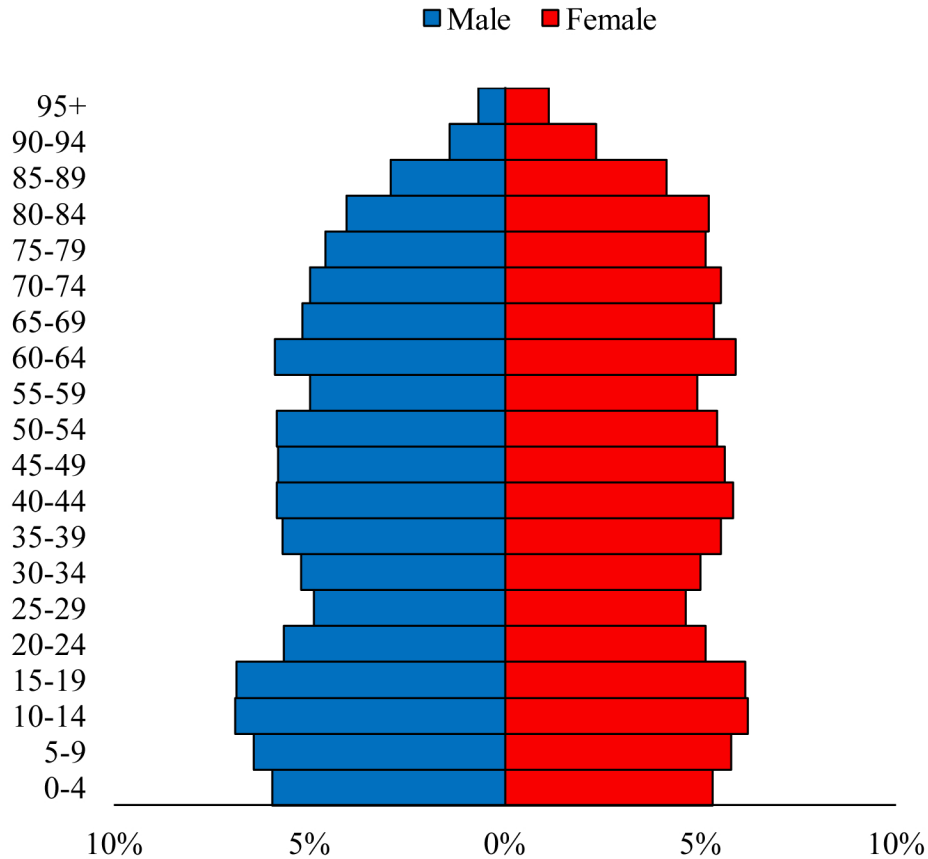

Population Pyramids of Ohio by County

Miami County Projected Population Pyramid, 2045

Ohio Projected Population Pyramid, 2045

Go to: <http://scripps.muohio.edu/content/population-pyramids-ohio-county-2010-2050> to download individual population pyramids (PDF, J-PEG, TIFF formats available).

Note: Population pyramids display % of populations by 5 years age groups.

Citation: Mehdizadeh, S., Ritchey, P. N., Tipsuk, P., & Yamashita, T. (2012). Population Pyramids of Ohio by County. Scripps Gerontology Center, Miami University, Oxford, OH.