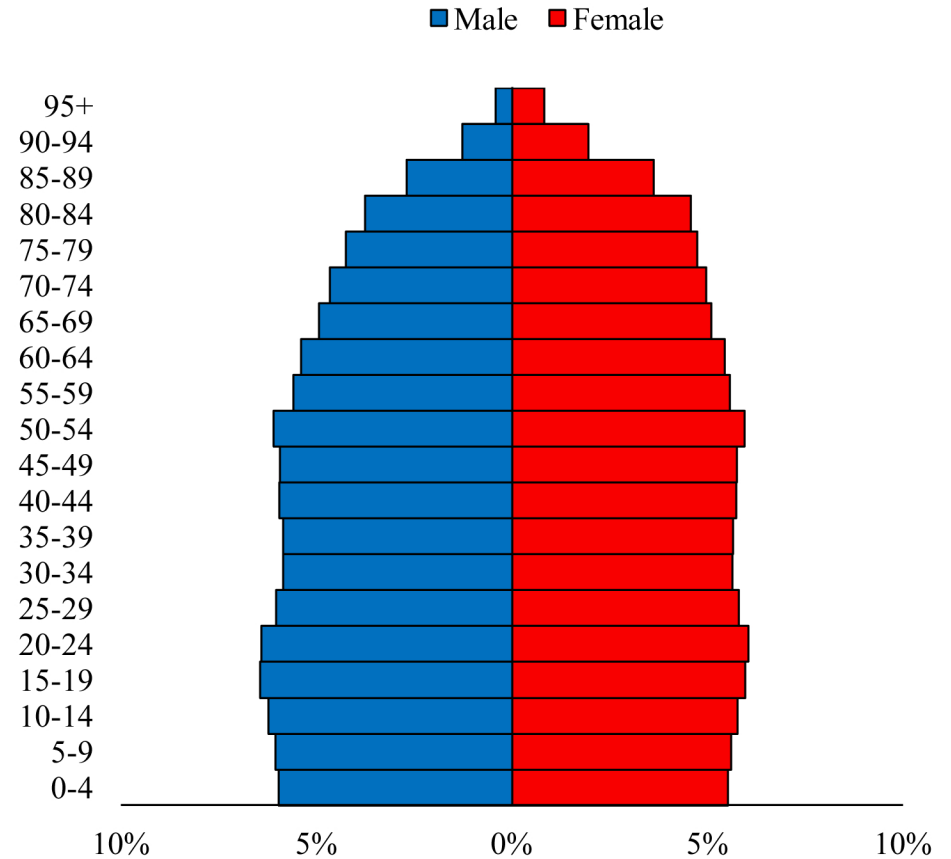

Population Pyramids of Ohio by County

Miami County Projected Population Pyramid, 2045

Ohio Projected Population Pyramid, 2045

Go to: <http://scripps.muohio.edu/content/population-pyramids-ohio-county-2010-2050> to download individual population pyramids (PDF, J-PEG, TIFF formats available).

Note: Population pyramids display % of populations by 5 years age groups.

Citation: Mehdizadeh, S., Ritchey, P. N., Tipsuk, P., & Yamashita, T. (2012). Population Pyramids of Ohio by County. Scripps Gerontology Center, Miami University, Oxford, OH.