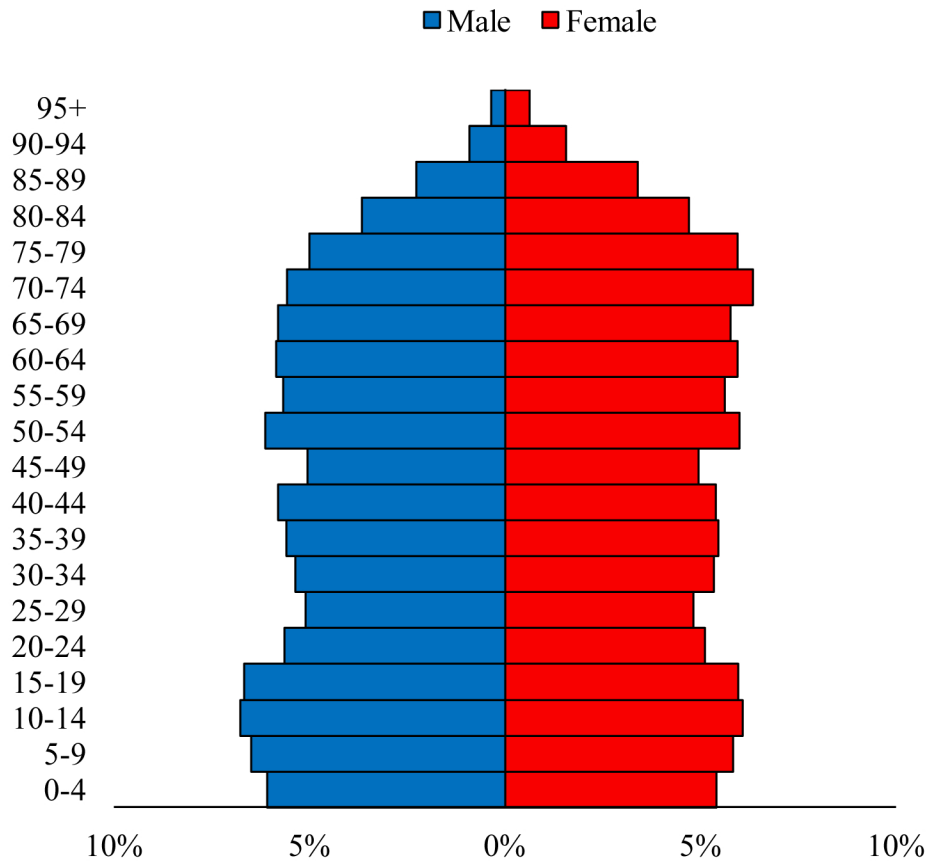

Population Pyramids of Ohio by County

Miami County Projected Population Pyramid, 2035

Ohio Projected Population Pyramid, 2035

Go to: <http://scripps.muohio.edu/content/population-pyramids-ohio-county-2010-2050> to download individual population pyramids (PDF, J-PEG, TIFF formats available).

Note: Population pyramids display % of populations by 5 years age groups.

Citation: Mehdizadeh, S., Ritchey, P. N., Tipsuk, P., & Yamashita, T. (2012). Population Pyramids of Ohio by County. Scripps Gerontology Center, Miami University, Oxford, OH.