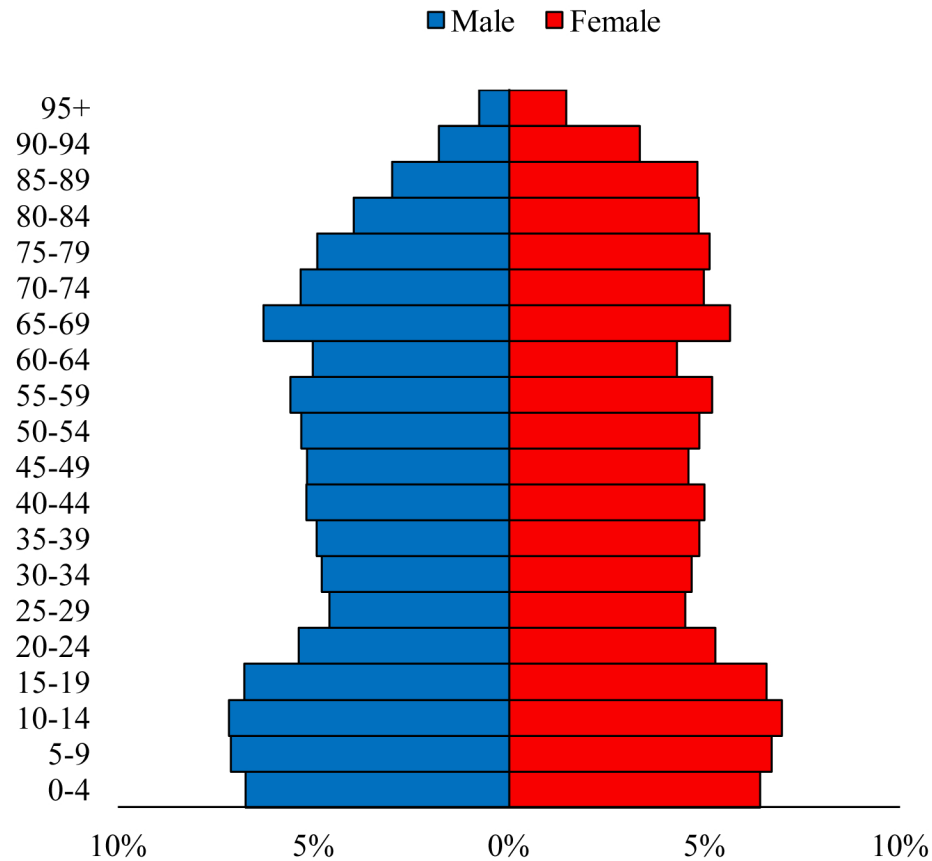

Population Pyramids of Ohio by County

Mercer County Projected Population Pyramid, 2050

Ohio Projected Population Pyramid, 2050

Go to: <http://scripps.muohio.edu/content/population-pyramids-ohio-county-2010-2050> to download individual population pyramids (PDF, J-PEG, TIFF formats available).

Note: Population pyramids display % of populations by 5 years age groups.

Citation: Mehdizadeh, S., Ritchey, P. N., Tipsuk, P., & Yamashita, T. (2012). Population Pyramids of Ohio by County. Scripps Gerontology Center, Miami University, Oxford, OH.