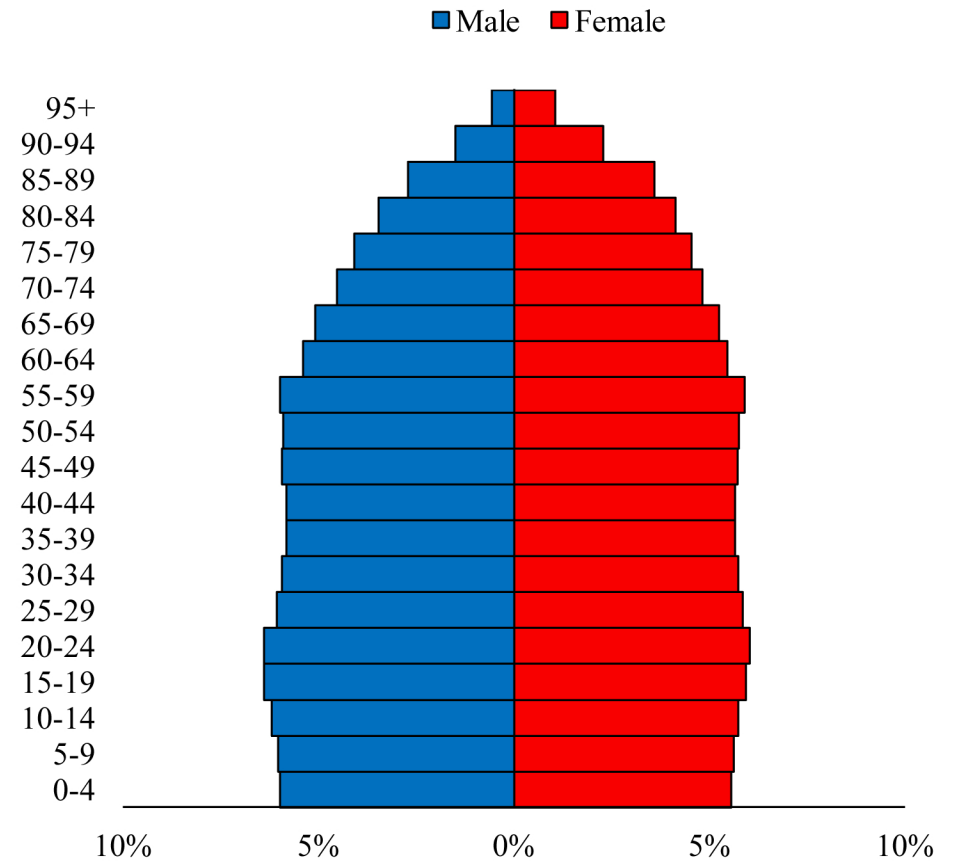

Population Pyramids of Ohio by County

Mercer County Projected Population Pyramid, 2050

Ohio Projected Population Pyramid, 2050

Go to: <http://scripps.muohio.edu/content/population-pyramids-ohio-county-2010-2050> to download individual population pyramids (PDF, J-PEG, TIFF formats available).

Note: Population pyramids display % of populations by 5 years age groups.

Citation: Mehdizadeh, S., Ritchey, P. N., Tipsuk, P., & Yamashita, T. (2012). Population Pyramids of Ohio by County. Scripps Gerontology Center, Miami University, Oxford, OH.