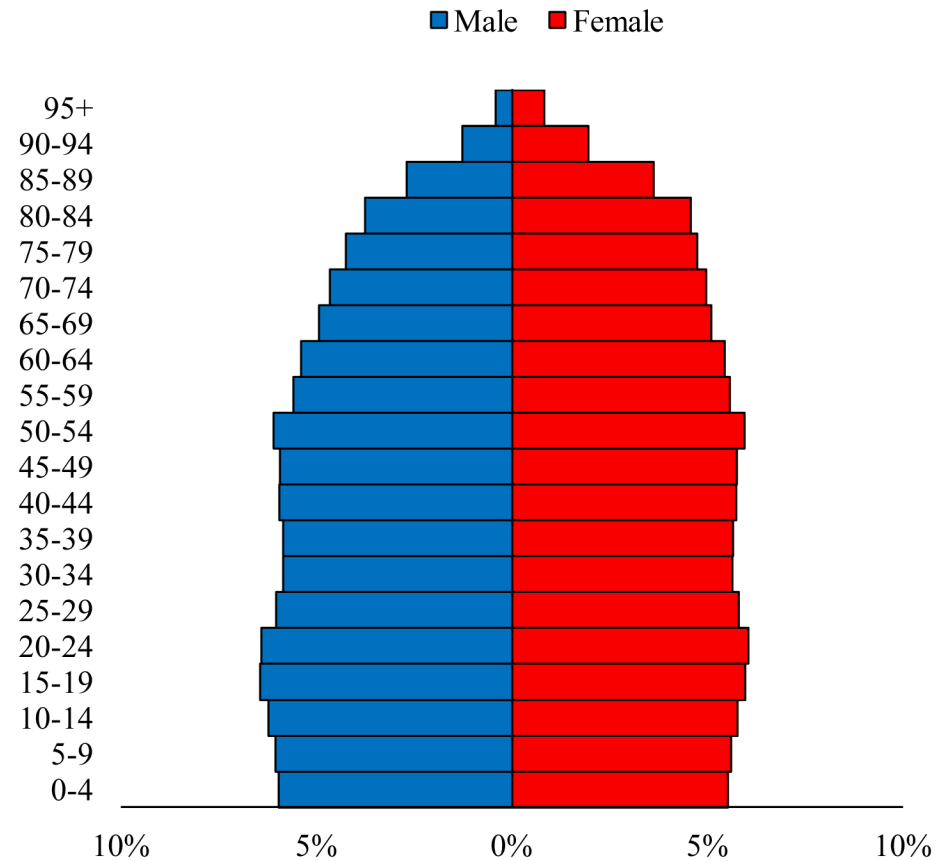

# Population Pyramids of Ohio by County

Mercer County Projected Population Pyramid, 2045

Ohio Projected Population Pyramid, 2045

**Go to:** <http://scripps.muohio.edu/content/population-pyramids-ohio-county-2010-2050> to download individual population pyramids (PDF, J-PEG, TIFF formats available).

**Note:** Population pyramids display % of populations by 5 years age groups.

**Citation:** Mehdizadeh, S., Ritchey, P. N., Tipsuk, P., & Yamashita, T. (2012). Population Pyramids of Ohio by County. Scripps Gerontology Center, Miami University, Oxford, OH.