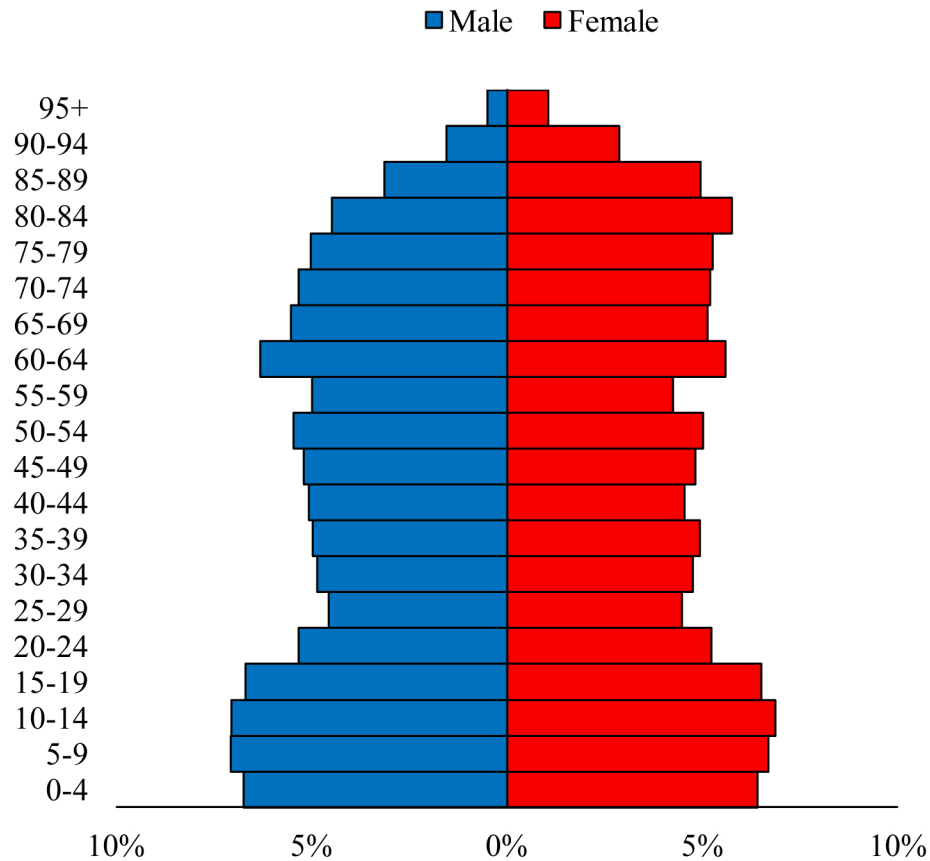

# Population Pyramids of Ohio by County

Mercer County Projected Population Pyramid, 2045

Ohio Projected Population Pyramid, 2045

**Go to:** <http://scripps.muohio.edu/content/population-pyramids-ohio-county-2010-2050> to download individual population pyramids (PDF, J-PEG, TIFF formats available).

**Note:** Population pyramids display % of populations by 5 years age groups.

**Citation:** Mehdizadeh, S., Ritchey, P. N., Tipsuk, P., & Yamashita, T. (2012). Population Pyramids of Ohio by County. Scripps Gerontology Center, Miami University, Oxford, OH.