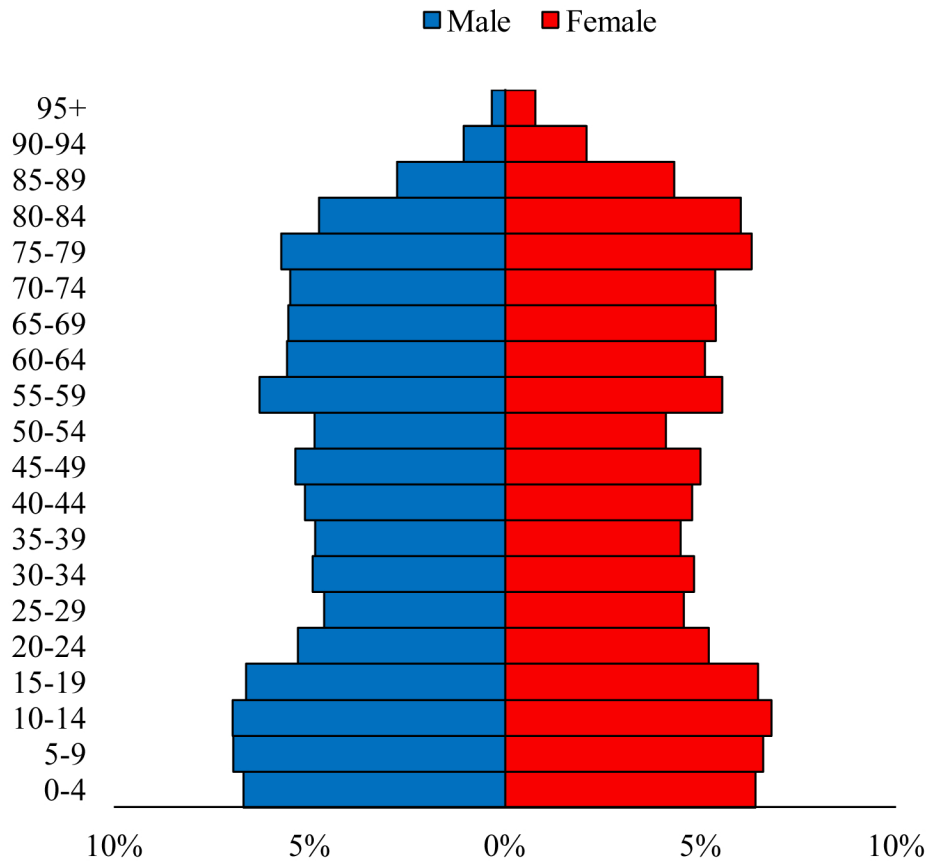

Population Pyramids of Ohio by County

Mercer County Projected Population Pyramid, 2040

Ohio Projected Population Pyramid, 2040

Go to: <http://scripps.muohio.edu/content/population-pyramids-ohio-county-2010-2050> to download individual population pyramids (PDF, J-PEG, TIFF formats available).

Note: Population pyramids display % of populations by 5 years age groups.

Citation: Mehdizadeh, S., Ritchey, P. N., Tipsuk, P., & Yamashita, T. (2012). Population Pyramids of Ohio by County. Scripps Gerontology Center, Miami University, Oxford, OH.