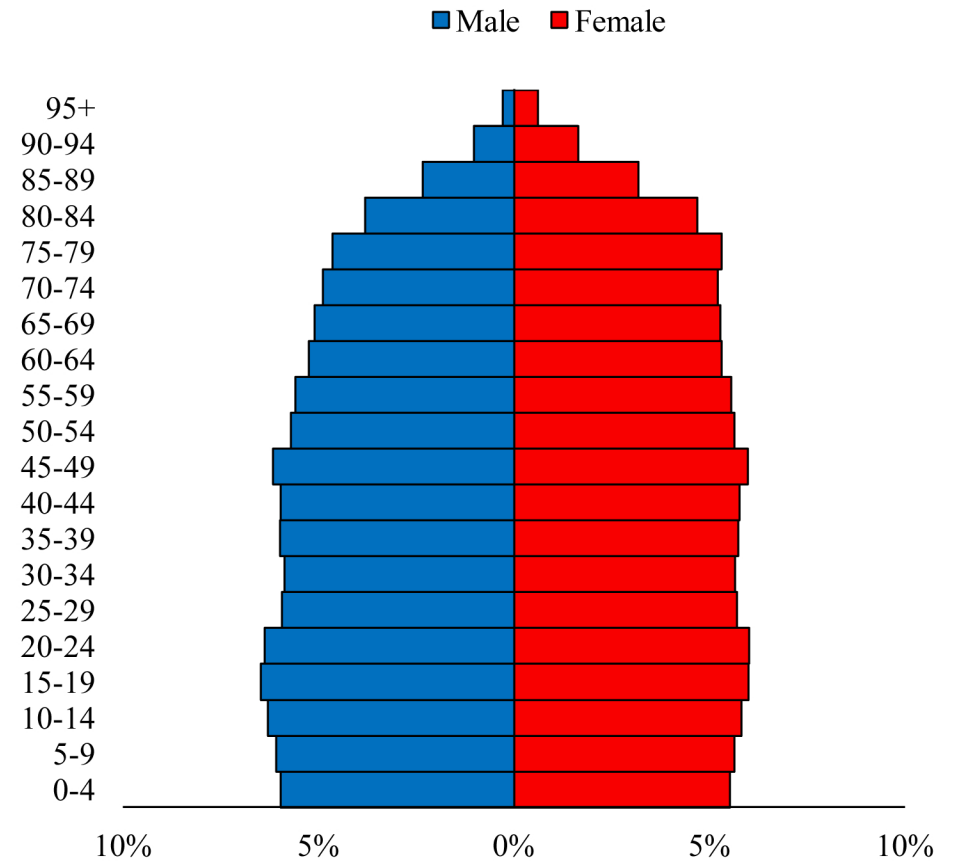

Population Pyramids of Ohio by County

Mercer County Projected Population Pyramid, 2040

Ohio Projected Population Pyramid, 2040

Go to: <http://scripps.muohio.edu/content/population-pyramids-ohio-county-2010-2050> to download individual population pyramids (PDF, J-PEG, TIFF formats available).

Note: Population pyramids display % of populations by 5 years age groups.

Citation: Mehdizadeh, S., Ritchey, P. N., Tipsuk, P., & Yamashita, T. (2012). Population Pyramids of Ohio by County. Scripps Gerontology Center, Miami University, Oxford, OH.