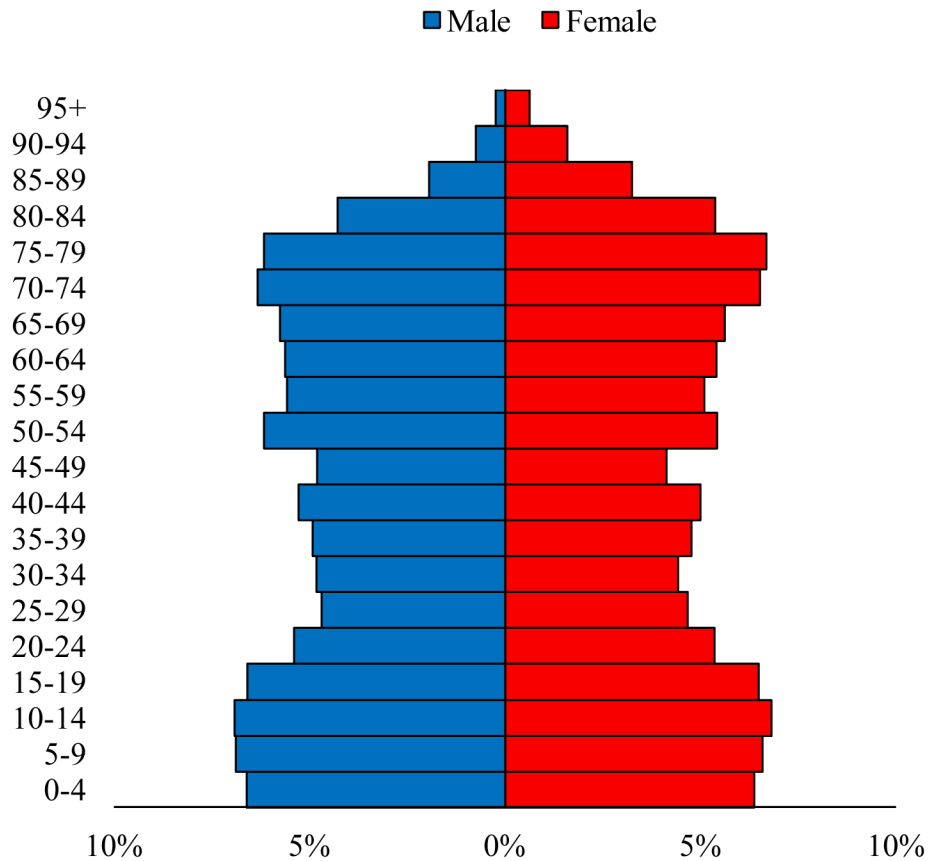

Population Pyramids of Ohio by County

Mercer County Projected Population Pyramid, 2035

Ohio Projected Population Pyramid, 2035

Go to: <http://scripps.muohio.edu/content/population-pyramids-ohio-county-2010-2050> to download individual population pyramids (PDF, J-PEG, TIFF formats available).

Note: Population pyramids display % of populations by 5 years age groups.

Citation: Mehdizadeh, S., Ritchey, P. N., Tipsuk, P., & Yamashita, T. (2012). Population Pyramids of Ohio by County. Scripps Gerontology Center, Miami University, Oxford, OH.