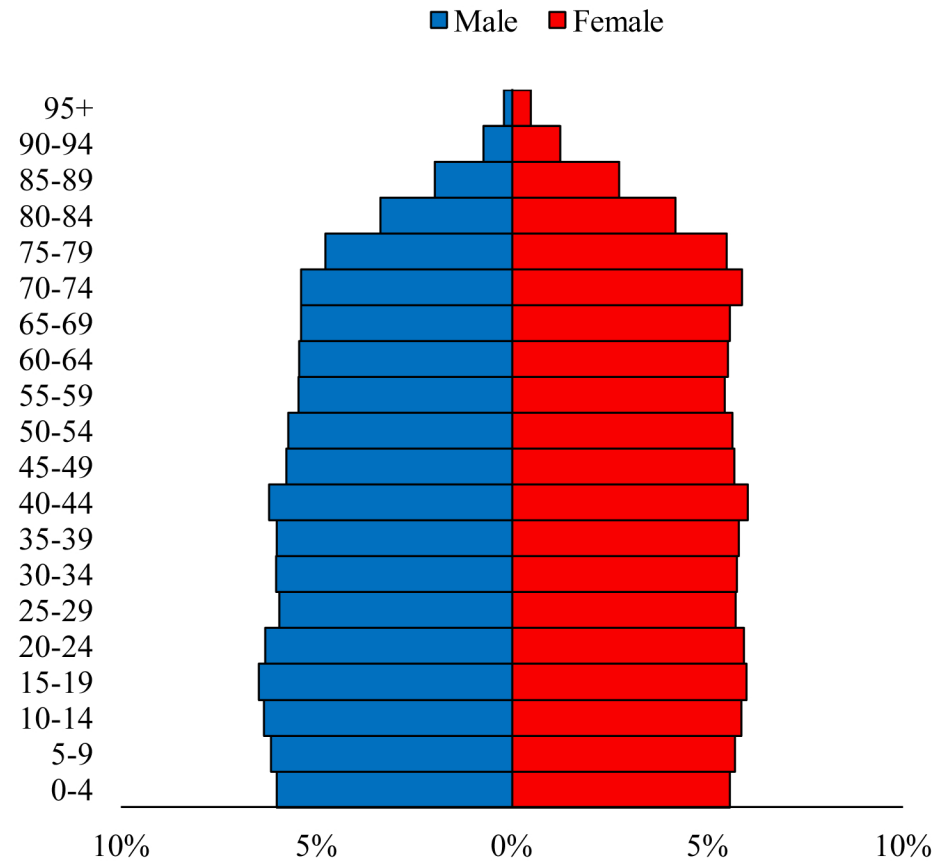

Population Pyramids of Ohio by County

Mercer County Projected Population Pyramid, 2035

Ohio Projected Population Pyramid, 2035

Go to: <http://scripps.muohio.edu/content/population-pyramids-ohio-county-2010-2050> to download individual population pyramids (PDF, J-PEG, TIFF formats available).

Note: Population pyramids display % of populations by 5 years age groups.

Citation: Mehdizadeh, S., Ritchey, P. N., Tipsuk, P., & Yamashita, T. (2012). Population Pyramids of Ohio by County. Scripps Gerontology Center, Miami University, Oxford, OH.