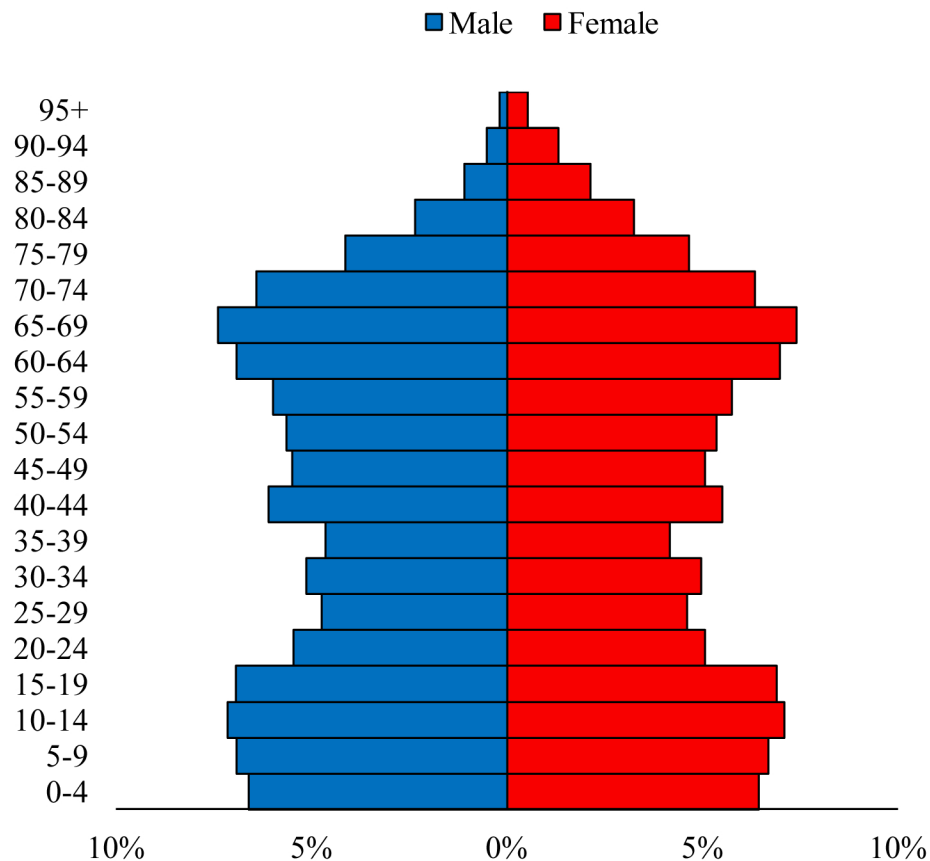

Population Pyramids of Ohio by County

Mercer County Projected Population Pyramid, 2025

Ohio Projected Population Pyramid, 2025

Go to: <http://scripps.muohio.edu/content/population-pyramids-ohio-county-2010-2050> to download individual population pyramids (PDF, J-PEG, TIFF formats available).

Note: Population pyramids display % of populations by 5 years age groups.

Citation: Mehdizadeh, S., Ritchey, P. N., Tipsuk, P., & Yamashita, T. (2012). Population Pyramids of Ohio by County. Scripps Gerontology Center, Miami University, Oxford, OH.