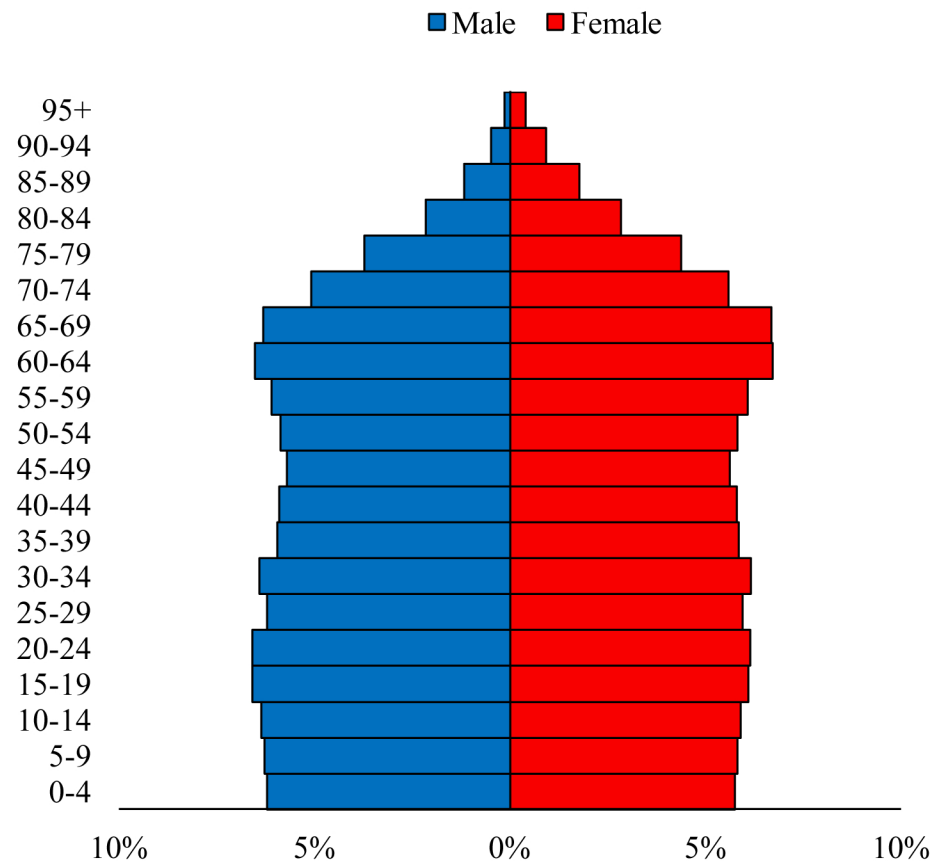

Population Pyramids of Ohio by County

Mercer County Projected Population Pyramid, 2025

Ohio Projected Population Pyramid, 2025

Go to: <http://scripps.muohio.edu/content/population-pyramids-ohio-county-2010-2050> to download individual population pyramids (PDF, J-PEG, TIFF formats available).

Note: Population pyramids display % of populations by 5 years age groups.

Citation: Mehdizadeh, S., Ritchey, P. N., Tipsuk, P., & Yamashita, T. (2012). Population Pyramids of Ohio by County. Scripps Gerontology Center, Miami University, Oxford, OH.