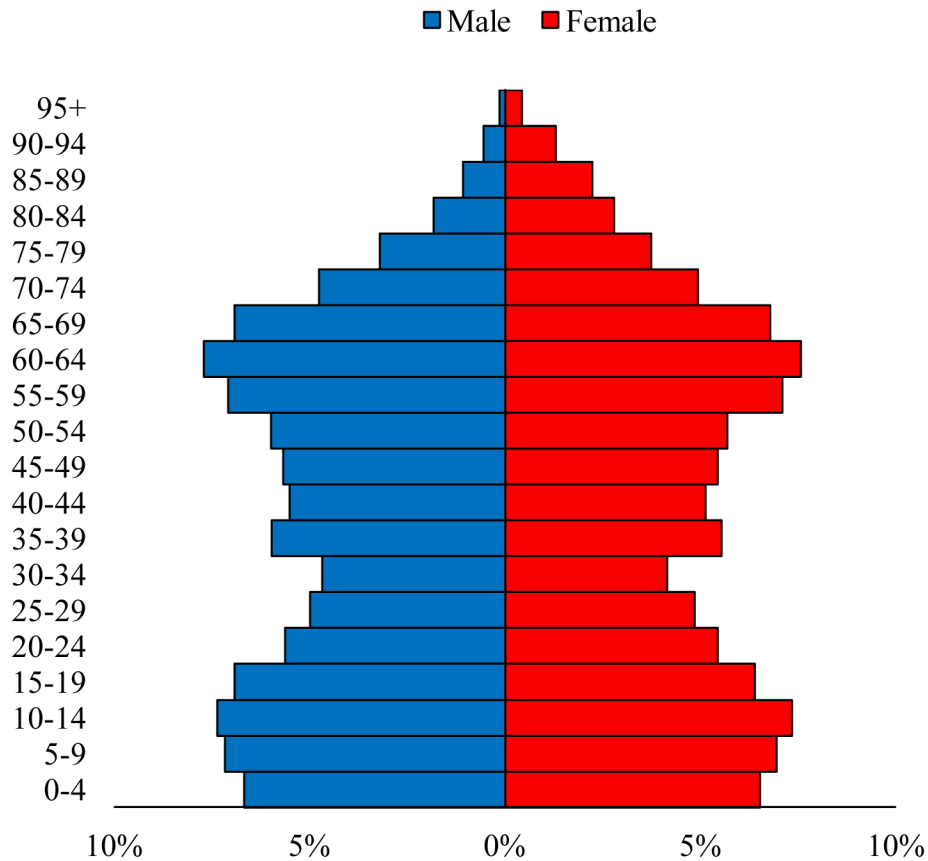

Population Pyramids of Ohio by County

Mercer County Projected Population Pyramid, 2020

Ohio Projected Population Pyramid, 2020

Go to: <http://scripps.muohio.edu/content/population-pyramids-ohio-county-2010-2050> to download individual population pyramids (PDF, J-PEG, TIFF formats available).

Note: Population pyramids display % of populations by 5 years age groups.

Citation: Mehdizadeh, S., Ritchey, P. N., Tipsuk, P., & Yamashita, T. (2012). Population Pyramids of Ohio by County. Scripps Gerontology Center, Miami University, Oxford, OH.