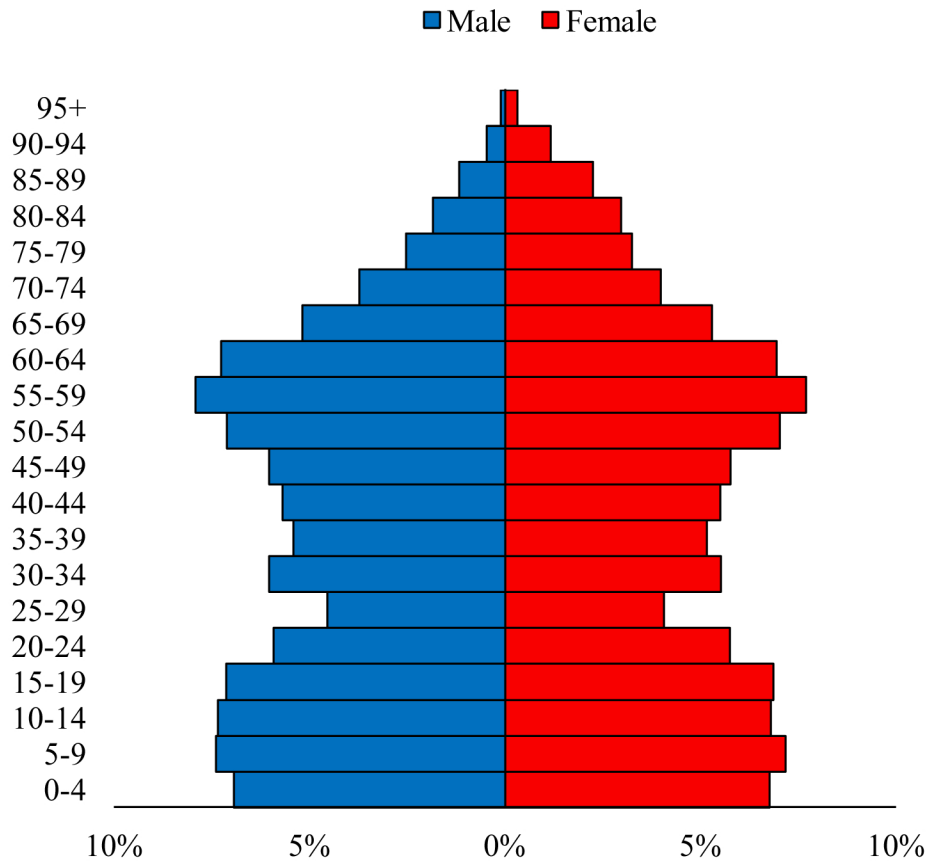

Population Pyramids of Ohio by County

Mercer County Projected Population Pyramid, 2015

Ohio Projected Population Pyramid, 2015

Go to: <http://scripps.muohio.edu/content/population-pyramids-ohio-county-2010-2050> to download individual population pyramids (PDF, J-PEG, TIFF formats available).

Note: Population pyramids display % of populations by 5 years age groups.

Citation: Mehdizadeh, S., Ritchey, P. N., Tipsuk, P., & Yamashita, T. (2012). Population Pyramids of Ohio by County. Scripps Gerontology Center, Miami University, Oxford, OH.