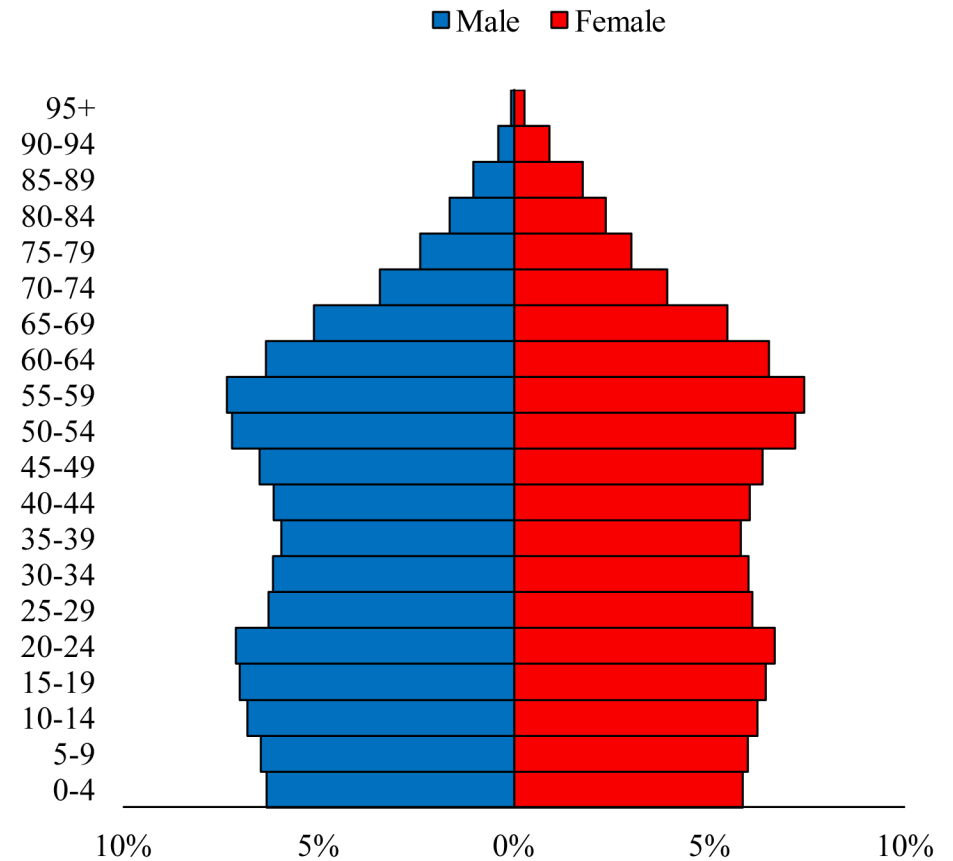

Population Pyramids of Ohio by County

Mercer County Projected Population Pyramid, 2015

Ohio Projected Population Pyramid, 2015

Go to: <http://scripps.muohio.edu/content/population-pyramids-ohio-county-2010-2050> to download individual population pyramids (PDF, J-PEG, TIFF formats available).

Note: Population pyramids display % of populations by 5 years age groups.

Citation: Mehdizadeh, S., Ritchey, P. N., Tipsuk, P., & Yamashita, T. (2012). Population Pyramids of Ohio by County. Scripps Gerontology Center, Miami University, Oxford, OH.