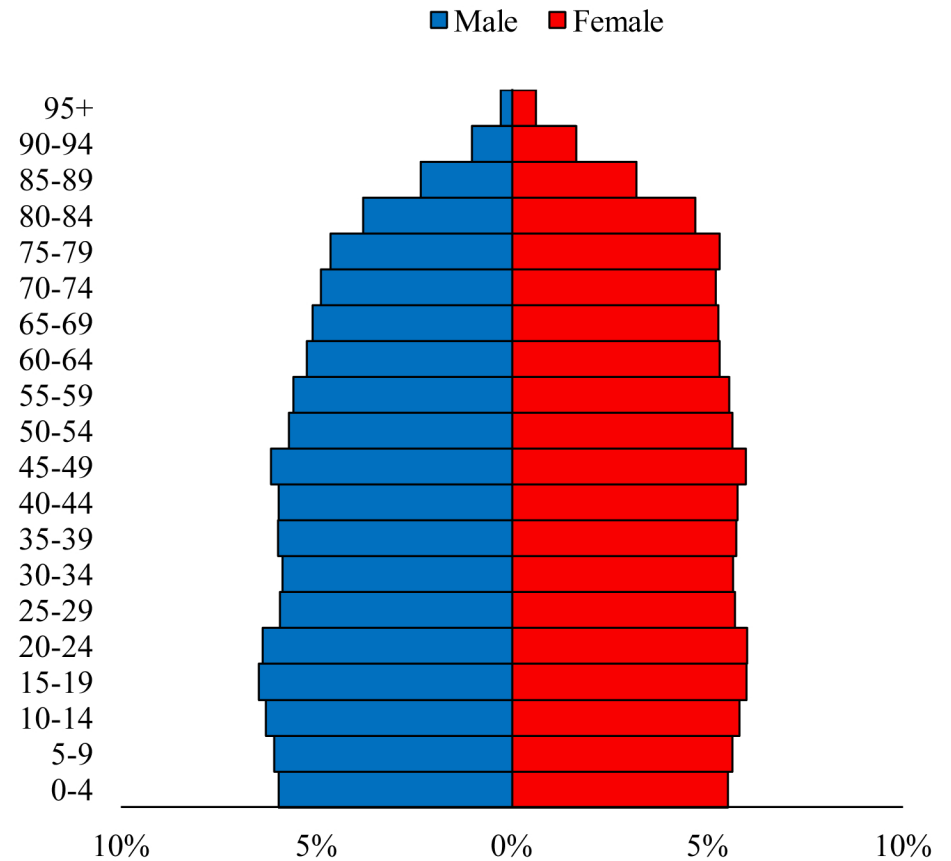

Population Pyramids of Ohio by County

Meigs County Projected Population Pyramid, 2040

Ohio Projected Population Pyramid, 2040

Go to: <http://scripps.muohio.edu/content/population-pyramids-ohio-county-2010-2050> to download individual population pyramids (PDF, J-PEG, TIFF formats available).

Note: Population pyramids display % of populations by 5 years age groups.

Citation: Mehdizadeh, S., Ritchey, P. N., Tipsuk, P., & Yamashita, T. (2012). Population Pyramids of Ohio by County. Scripps Gerontology Center, Miami University, Oxford, OH.