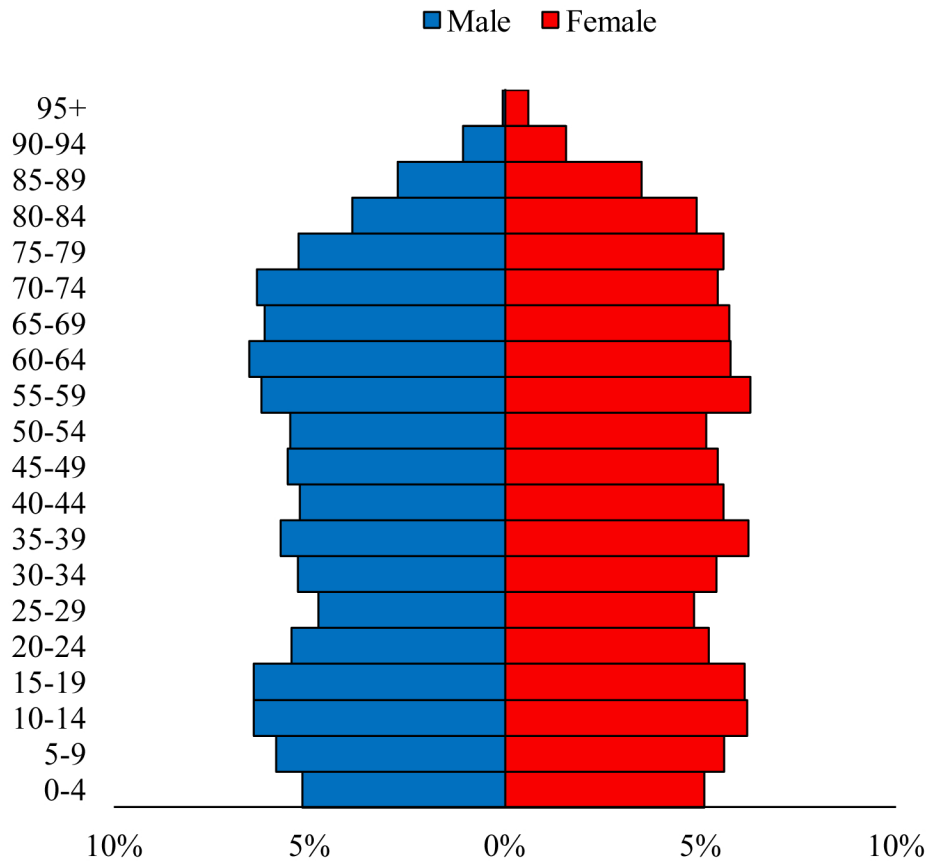

Population Pyramids of Ohio by County

Meigs County Projected Population Pyramid, 2040

Ohio Projected Population Pyramid, 2040

Go to: <http://scripps.muohio.edu/content/population-pyramids-ohio-county-2010-2050> to download individual population pyramids (PDF, J-PEG, TIFF formats available).

Note: Population pyramids display % of populations by 5 years age groups.

Citation: Mehdizadeh, S., Ritchey, P. N., Tipsuk, P., & Yamashita, T. (2012). Population Pyramids of Ohio by County. Scripps Gerontology Center, Miami University, Oxford, OH.