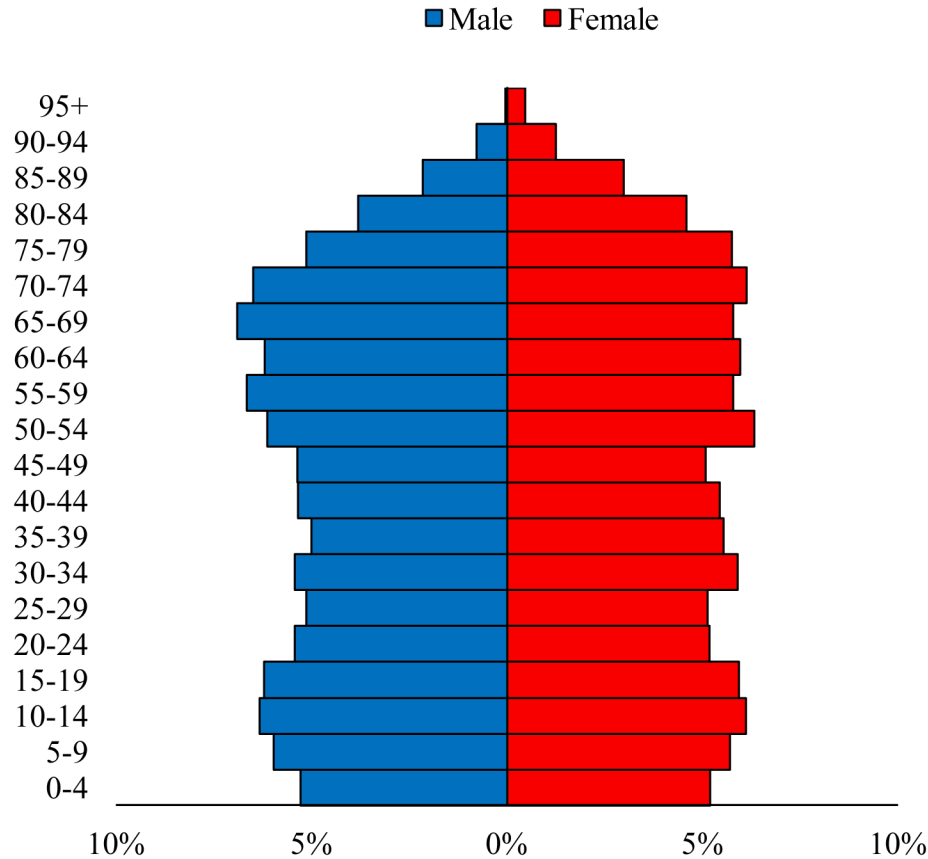

Population Pyramids of Ohio by County

Meigs County Projected Population Pyramid, 2035

Ohio Projected Population Pyramid, 2035

Go to: <http://scripps.muohio.edu/content/population-pyramids-ohio-county-2010-2050> to download individual population pyramids (PDF, J-PEG, TIFF formats available).

Note: Population pyramids display % of populations by 5 years age groups.

Citation: Mehdizadeh, S., Ritchey, P. N., Tipsuk, P., & Yamashita, T. (2012). Population Pyramids of Ohio by County. Scripps Gerontology Center, Miami University, Oxford, OH.