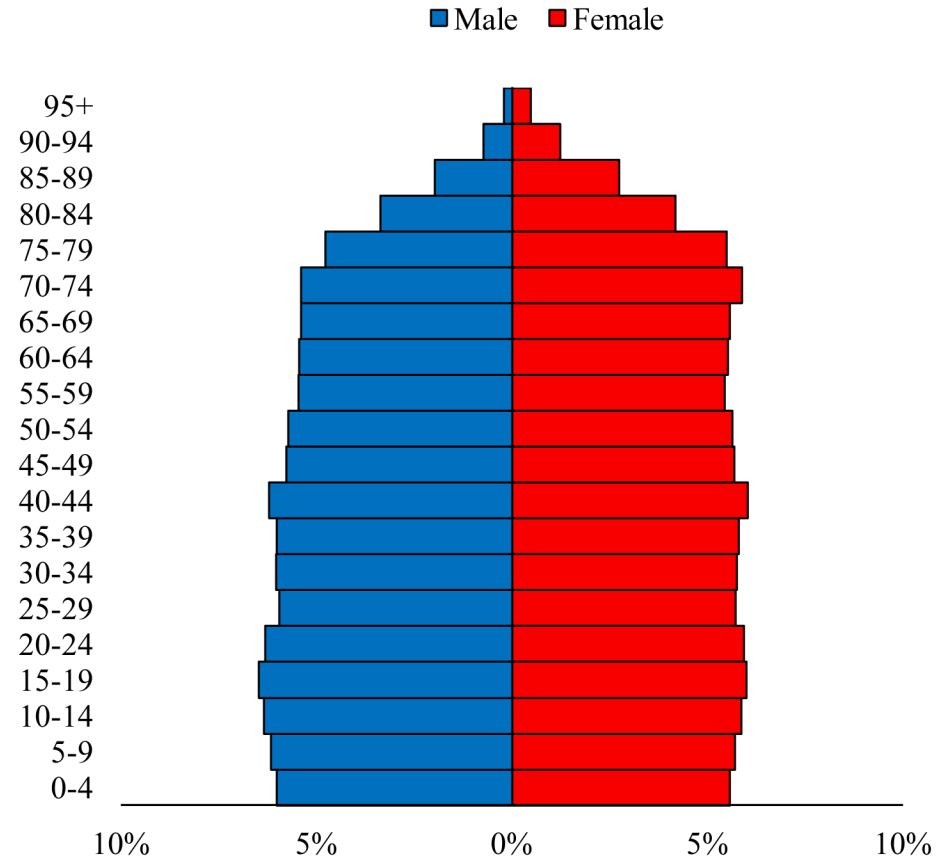

Population Pyramids of Ohio by County

Meigs County Projected Population Pyramid, 2035

Ohio Projected Population Pyramid, 2035

Go to: <http://scripps.muohio.edu/content/population-pyramids-ohio-county-2010-2050> to download individual population pyramids (PDF, J-PEG, TIFF formats available).

Note: Population pyramids display % of populations by 5 years age groups.

Citation: Mehdizadeh, S., Ritchey, P. N., Tipsuk, P., & Yamashita, T. (2012). Population Pyramids of Ohio by County. Scripps Gerontology Center, Miami University, Oxford, OH.