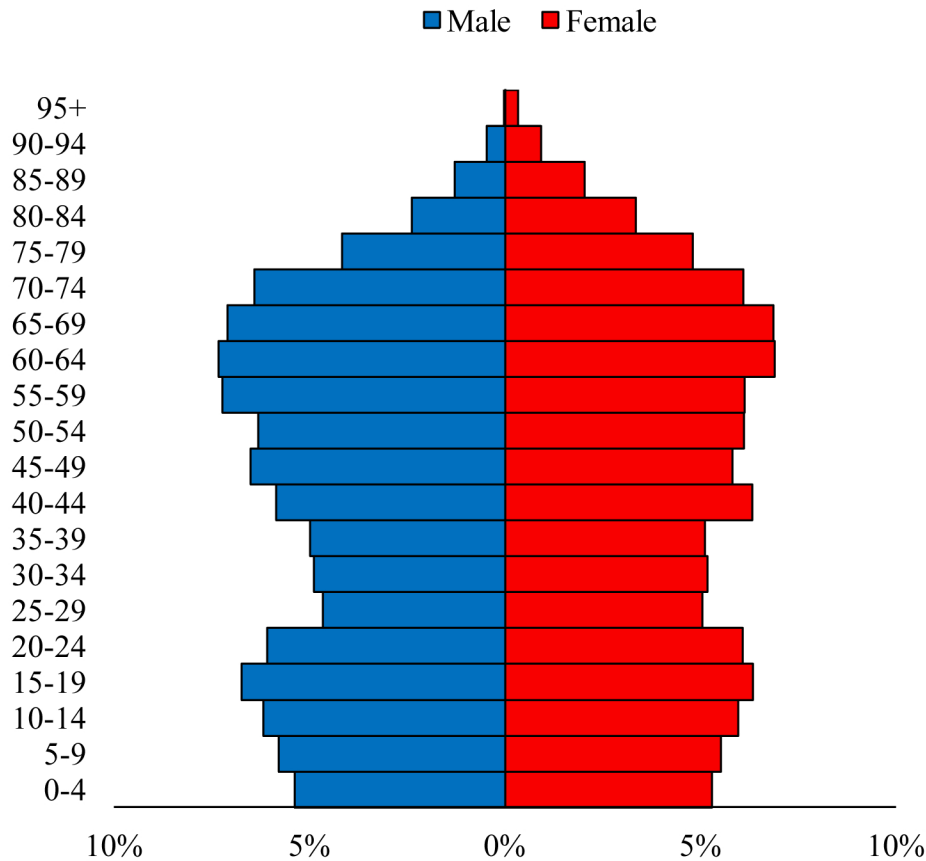

Population Pyramids of Ohio by County

Meigs County Projected Population Pyramid, 2025

Ohio Projected Population Pyramid, 2025

Go to: <http://scripps.muohio.edu/content/population-pyramids-ohio-county-2010-2050> to download individual population pyramids (PDF, J-PEG, TIFF formats available).

Note: Population pyramids display % of populations by 5 years age groups.

Citation: Mehdizadeh, S., Ritchey, P. N., Tipsuk, P., & Yamashita, T. (2012). Population Pyramids of Ohio by County. Scripps Gerontology Center, Miami University, Oxford, OH.