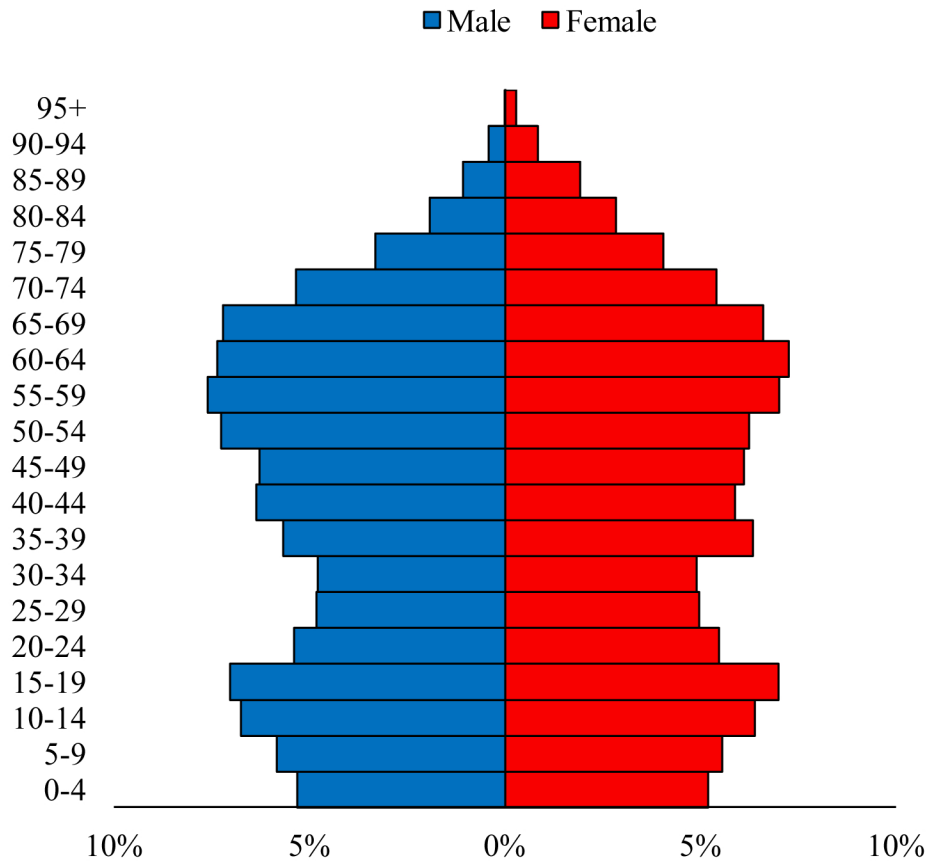

Population Pyramids of Ohio by County

Meigs County Projected Population Pyramid, 2020

Ohio Projected Population Pyramid, 2020

Go to: <http://scripps.muohio.edu/content/population-pyramids-ohio-county-2010-2050> to download individual population pyramids (PDF, J-PEG, TIFF formats available).

Note: Population pyramids display % of populations by 5 years age groups.

Citation: Mehdizadeh, S., Ritchey, P. N., Tipsuk, P., & Yamashita, T. (2012). Population Pyramids of Ohio by County. Scripps Gerontology Center, Miami University, Oxford, OH.