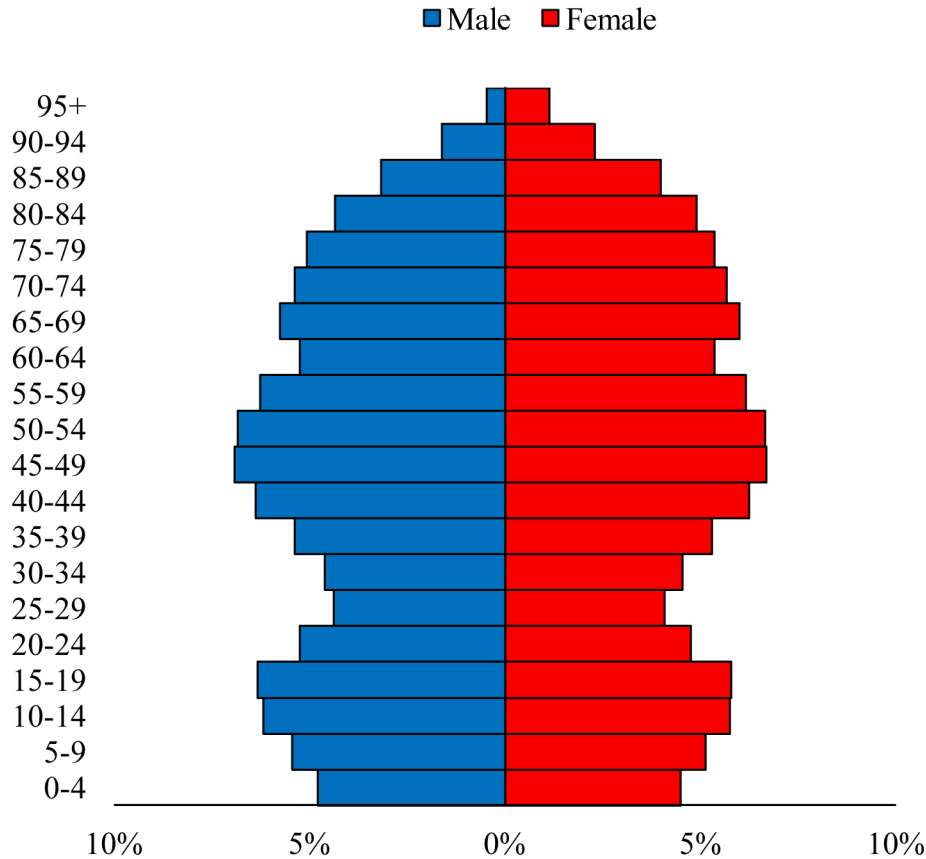

# Population Pyramids of Ohio by County

Medina County Projected Population Pyramid, 2050

Ohio Projected Population Pyramid, 2050

**Go to:** <http://scripps.muohio.edu/content/population-pyramids-ohio-county-2010-2050> to download individual population pyramids (PDF, J-PEG, TIFF formats available).

**Note:** Population pyramids display % of populations by 5 years age groups.

**Citation:** Mehdizadeh, S., Ritchey, P. N., Tipsuk, P., & Yamashita, T. (2012). Population Pyramids of Ohio by County. Scripps Gerontology Center, Miami University, Oxford, OH.