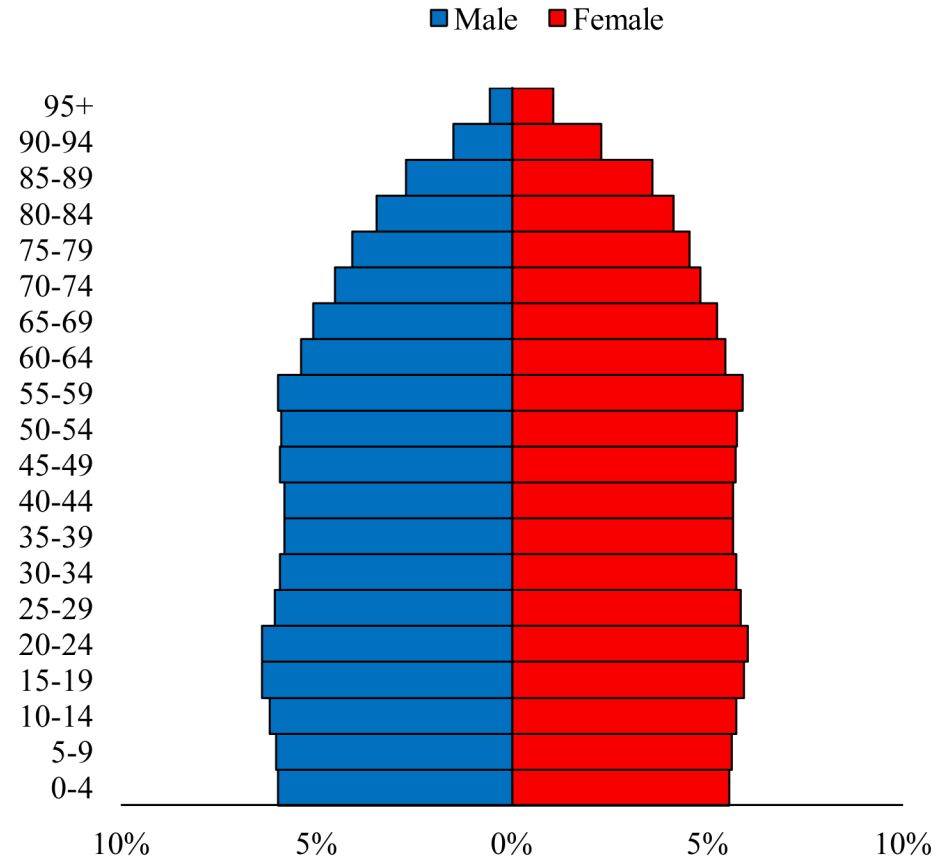

# Population Pyramids of Ohio by County

Medina County Projected Population Pyramid, 2050

Ohio Projected Population Pyramid, 2050

**Go to:** <http://scripps.muohio.edu/content/population-pyramids-ohio-county-2010-2050> to download individual population pyramids (PDF, J-PEG, TIFF formats available).

**Note:** Population pyramids display % of populations by 5 years age groups.

**Citation:** Mehdizadeh, S., Ritchey, P. N., Tipsuk, P., & Yamashita, T. (2012). Population Pyramids of Ohio by County. Scripps Gerontology Center, Miami University, Oxford, OH.