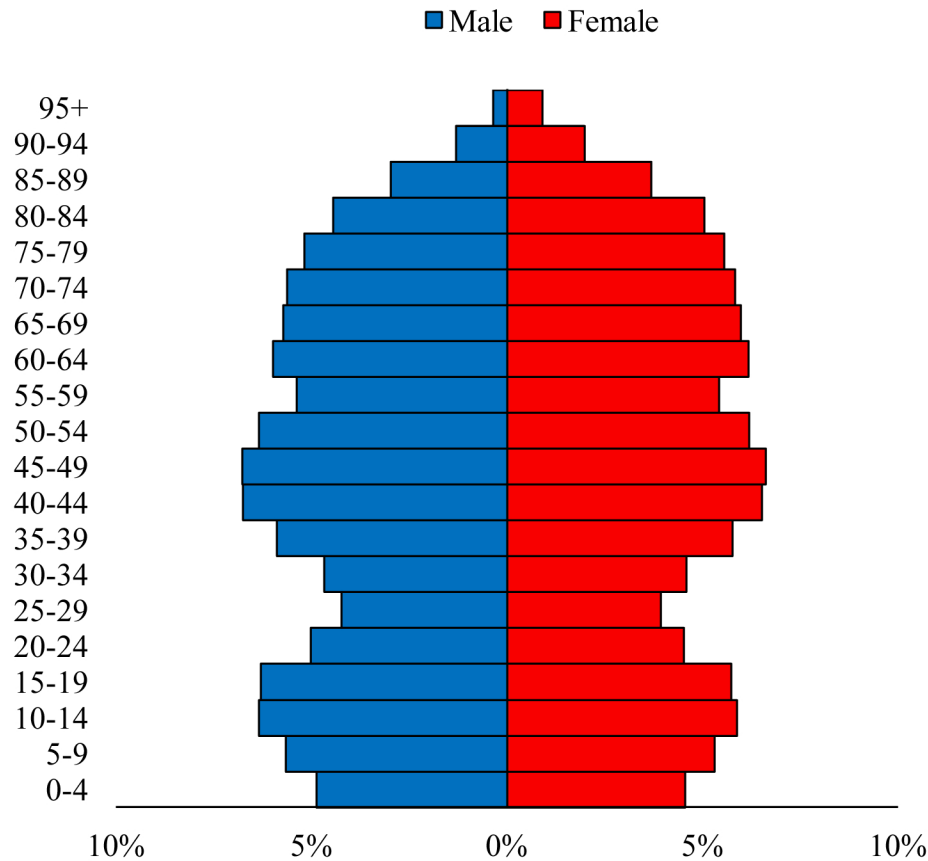

# Population Pyramids of Ohio by County

Medina County Projected Population Pyramid, 2045

Ohio Projected Population Pyramid, 2045

**Go to:** <http://scripps.muohio.edu/content/population-pyramids-ohio-county-2010-2050> to download individual population pyramids (PDF, J-PEG, TIFF formats available).

**Note:** Population pyramids display % of populations by 5 years age groups.

**Citation:** Mehdizadeh, S., Ritchey, P. N., Tipsuk, P., & Yamashita, T. (2012). Population Pyramids of Ohio by County. Scripps Gerontology Center, Miami University, Oxford, OH.