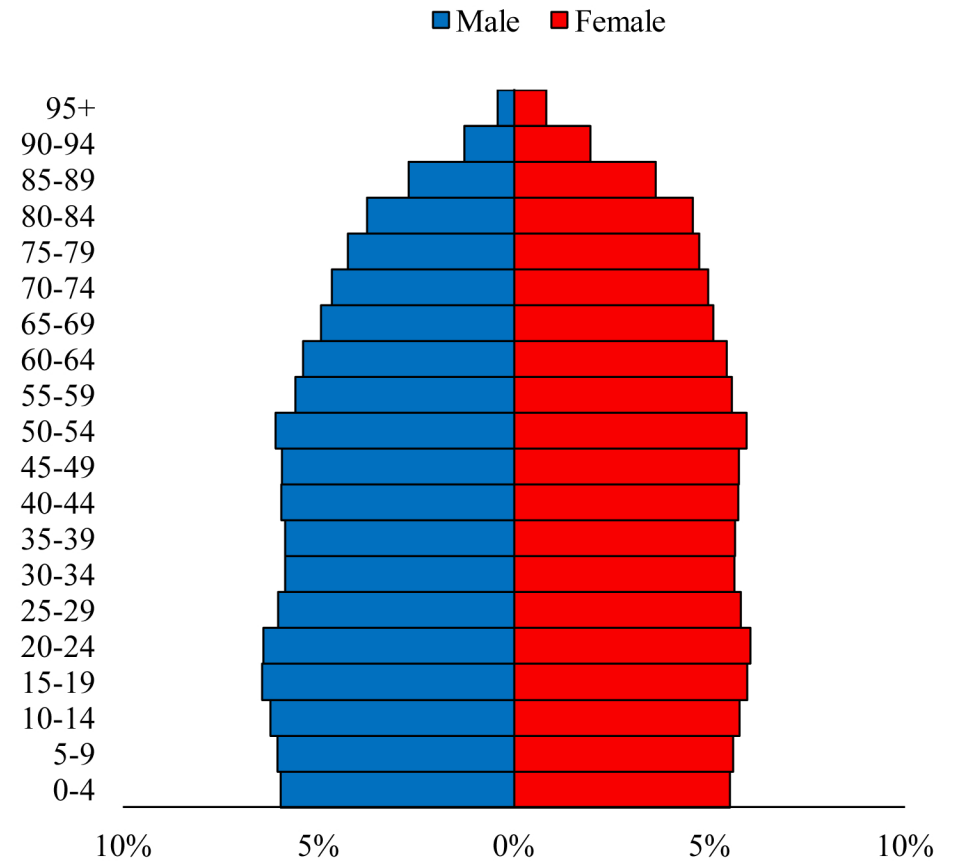

# Population Pyramids of Ohio by County

Medina County Projected Population Pyramid, 2045

Ohio Projected Population Pyramid, 2045

**Go to:** <http://scripps.muohio.edu/content/population-pyramids-ohio-county-2010-2050> to download individual population pyramids (PDF, J-PEG, TIFF formats available).

**Note:** Population pyramids display % of populations by 5 years age groups.

**Citation:** Mehdizadeh, S., Ritchey, P. N., Tipsuk, P., & Yamashita, T. (2012). Population Pyramids of Ohio by County. Scripps Gerontology Center, Miami University, Oxford, OH.