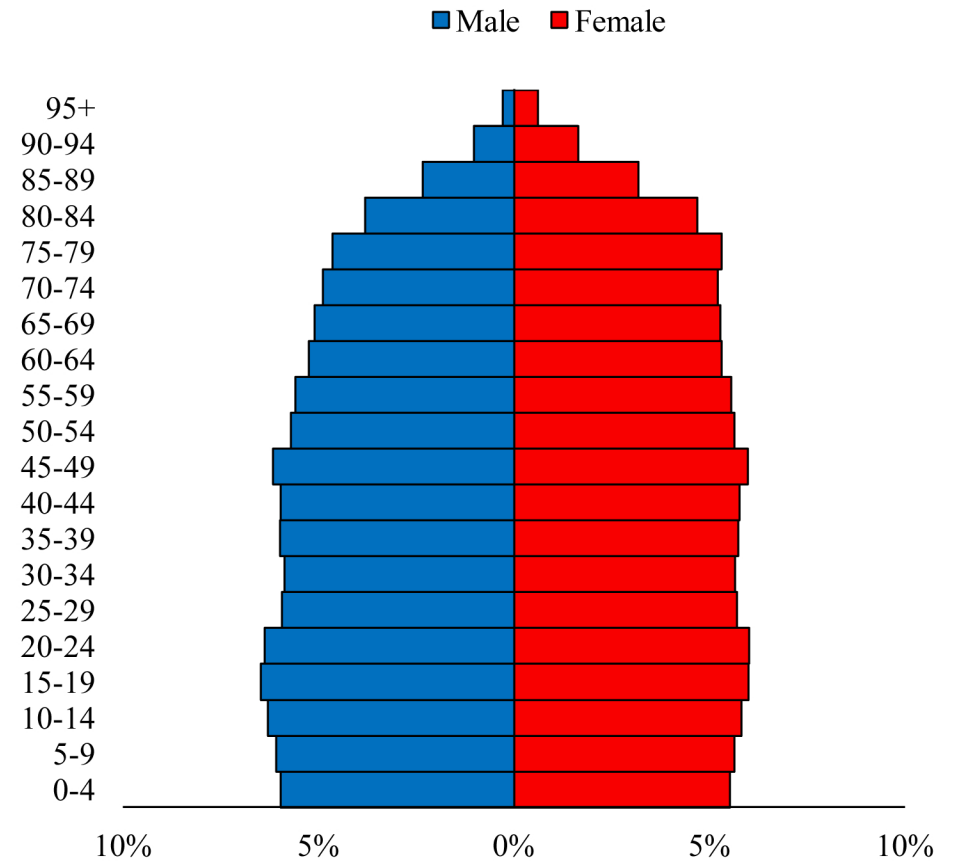

Population Pyramids of Ohio by County

Medina County Projected Population Pyramid, 2040

Ohio Projected Population Pyramid, 2040

Go to: <http://scripps.muohio.edu/content/population-pyramids-ohio-county-2010-2050> to download individual population pyramids (PDF, J-PEG, TIFF formats available).

Note: Population pyramids display % of populations by 5 years age groups.

Citation: Mehdizadeh, S., Ritchey, P. N., Tipsuk, P., & Yamashita, T. (2012). Population Pyramids of Ohio by County. Scripps Gerontology Center, Miami University, Oxford, OH.