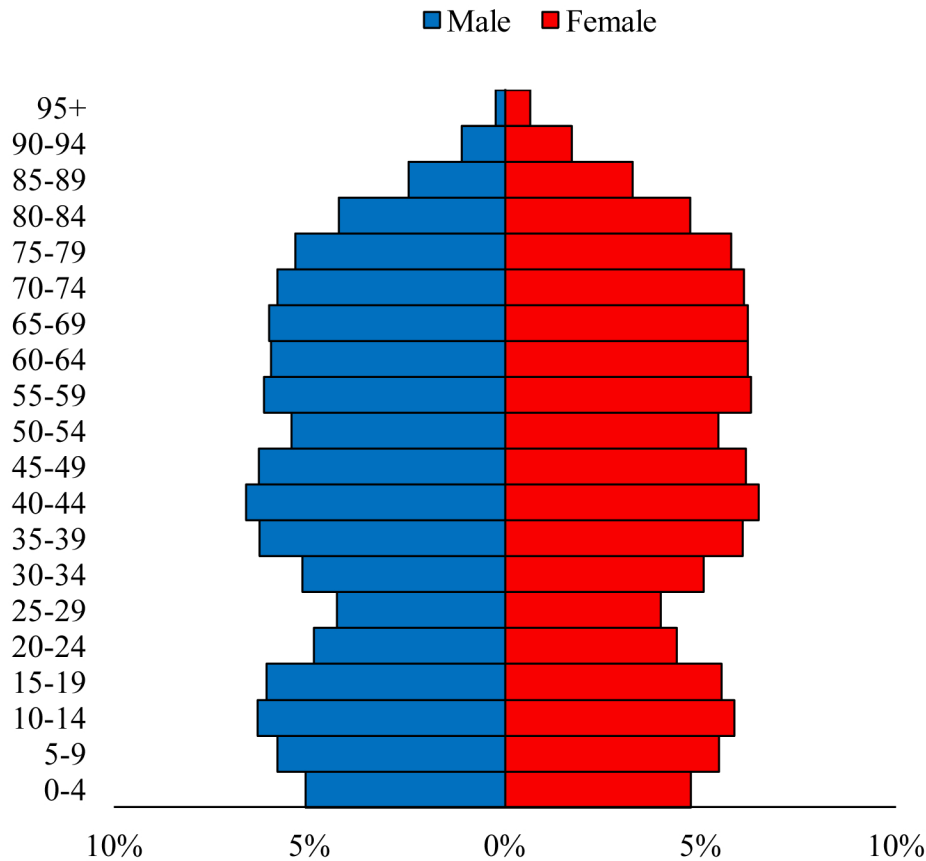

Population Pyramids of Ohio by County

Medina County Projected Population Pyramid, 2040

Ohio Projected Population Pyramid, 2040

Go to: <http://scripps.muohio.edu/content/population-pyramids-ohio-county-2010-2050> to download individual population pyramids (PDF, J-PEG, TIFF formats available).

Note: Population pyramids display % of populations by 5 years age groups.

Citation: Mehdizadeh, S., Ritchey, P. N., Tipsuk, P., & Yamashita, T. (2012). Population Pyramids of Ohio by County. Scripps Gerontology Center, Miami University, Oxford, OH.