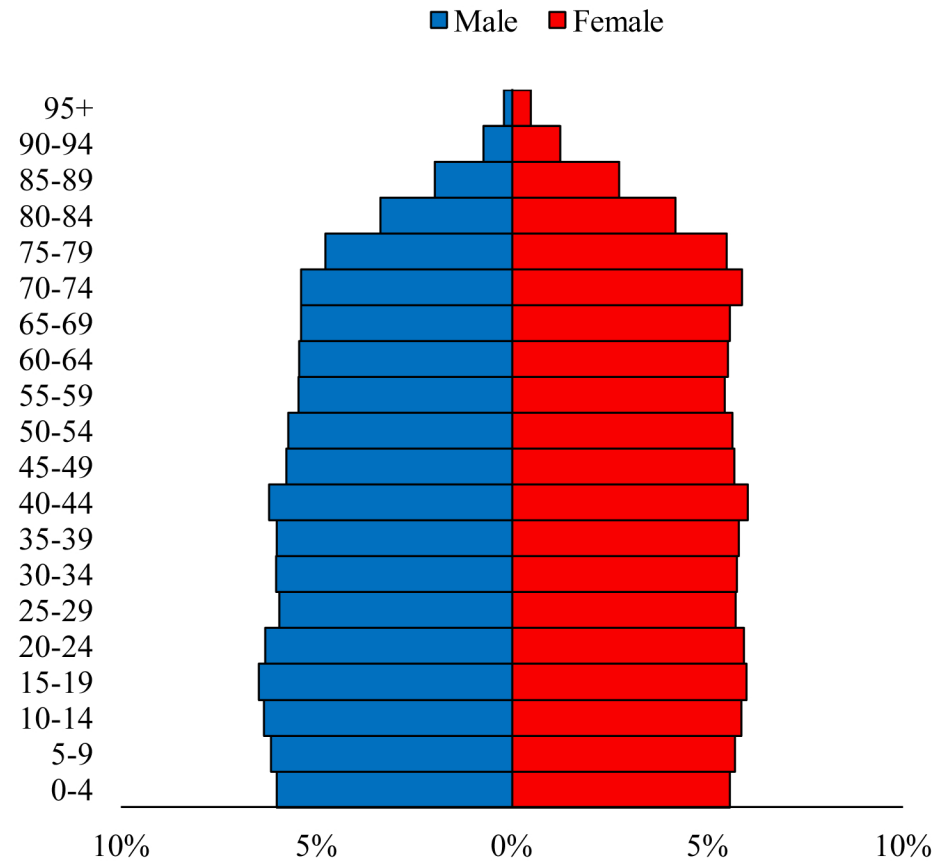

# Population Pyramids of Ohio by County

Medina County Projected Population Pyramid, 2035

Ohio Projected Population Pyramid, 2035

**Go to:** <http://scripps.muohio.edu/content/population-pyramids-ohio-county-2010-2050> to download individual population pyramids (PDF, J-PEG, TIFF formats available).

**Note:** Population pyramids display % of populations by 5 years age groups.

**Citation:** Mehdizadeh, S., Ritchey, P. N., Tipsuk, P., & Yamashita, T. (2012). Population Pyramids of Ohio by County. Scripps Gerontology Center, Miami University, Oxford, OH.