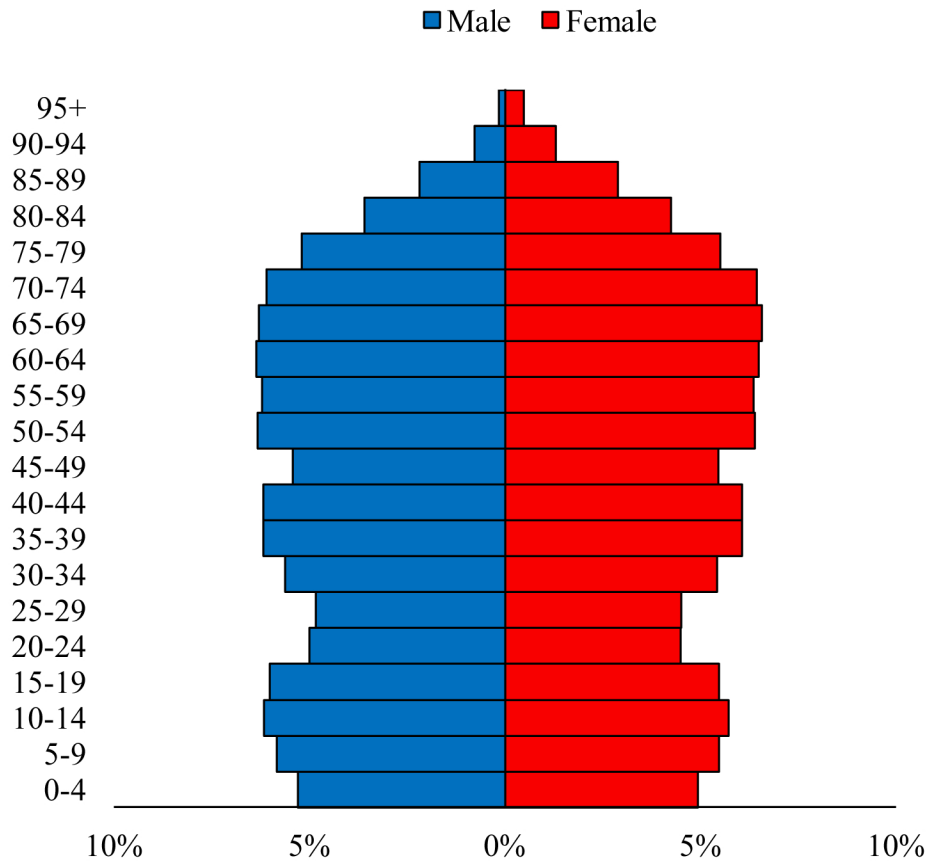

# Population Pyramids of Ohio by County

Medina County Projected Population Pyramid, 2035

Ohio Projected Population Pyramid, 2035

**Go to:** <http://scripps.muohio.edu/content/population-pyramids-ohio-county-2010-2050> to download individual population pyramids (PDF, J-PEG, TIFF formats available).

**Note:** Population pyramids display % of populations by 5 years age groups.

**Citation:** Mehdizadeh, S., Ritchey, P. N., Tipsuk, P., & Yamashita, T. (2012). Population Pyramids of Ohio by County. Scripps Gerontology Center, Miami University, Oxford, OH.