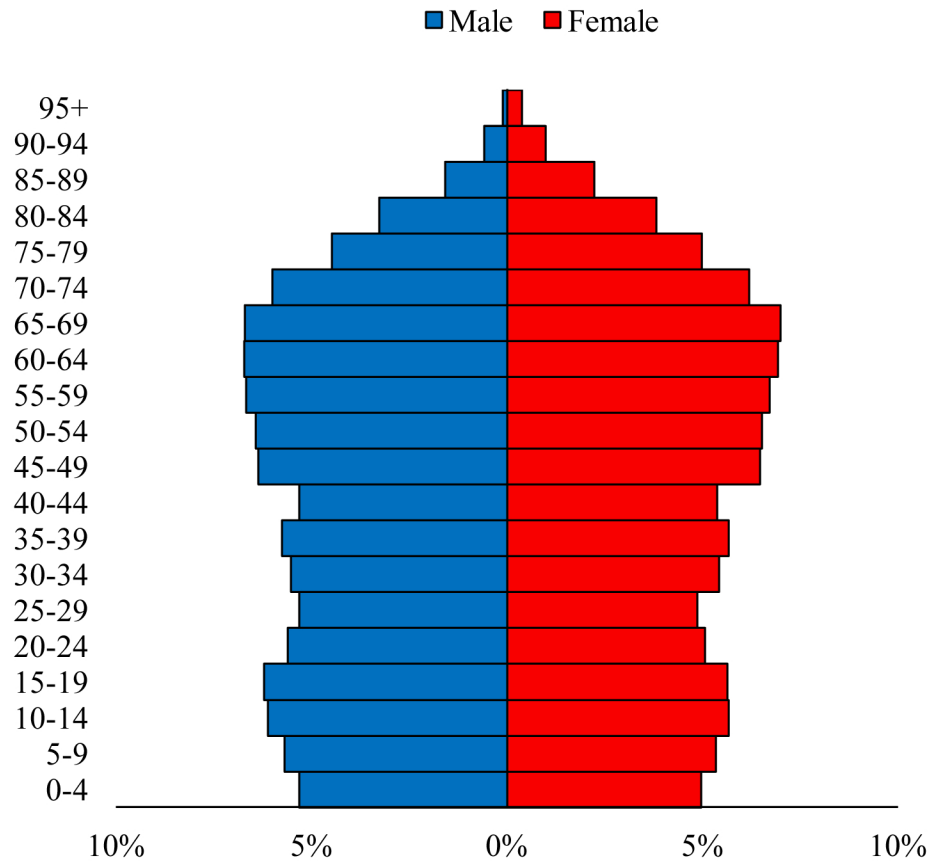

Population Pyramids of Ohio by County

Medina County Projected Population Pyramid, 2030

Ohio Projected Population Pyramid, 2030

Go to: <http://scripps.muohio.edu/content/population-pyramids-ohio-county-2010-2050> to download individual population pyramids (PDF, J-PEG, TIFF formats available).

Note: Population pyramids display % of populations by 5 years age groups.

Citation: Mehdizadeh, S., Ritchey, P. N., Tipsuk, P., & Yamashita, T. (2012). Population Pyramids of Ohio by County. Scripps Gerontology Center, Miami University, Oxford, OH.