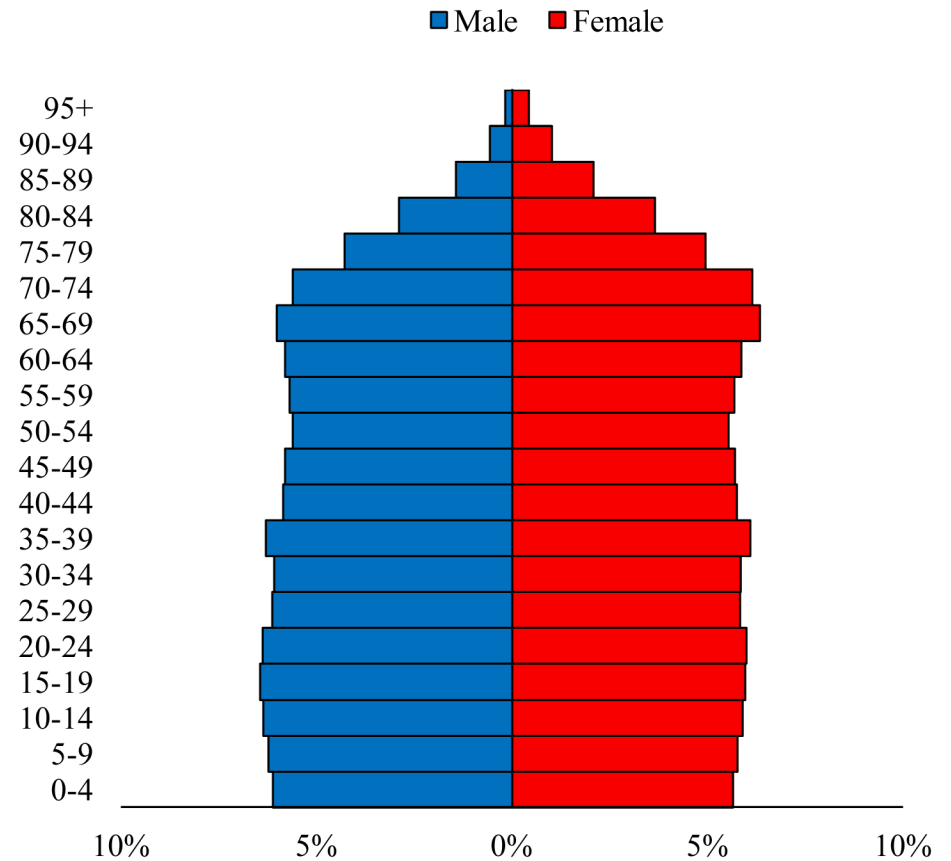

Population Pyramids of Ohio by County

Medina County Projected Population Pyramid, 2030

Ohio Projected Population Pyramid, 2030

Go to: <http://scripps.muohio.edu/content/population-pyramids-ohio-county-2010-2050> to download individual population pyramids (PDF, J-PEG, TIFF formats available).

Note: Population pyramids display % of populations by 5 years age groups.

Citation: Mehdizadeh, S., Ritchey, P. N., Tipsuk, P., & Yamashita, T. (2012). Population Pyramids of Ohio by County. Scripps Gerontology Center, Miami University, Oxford, OH.