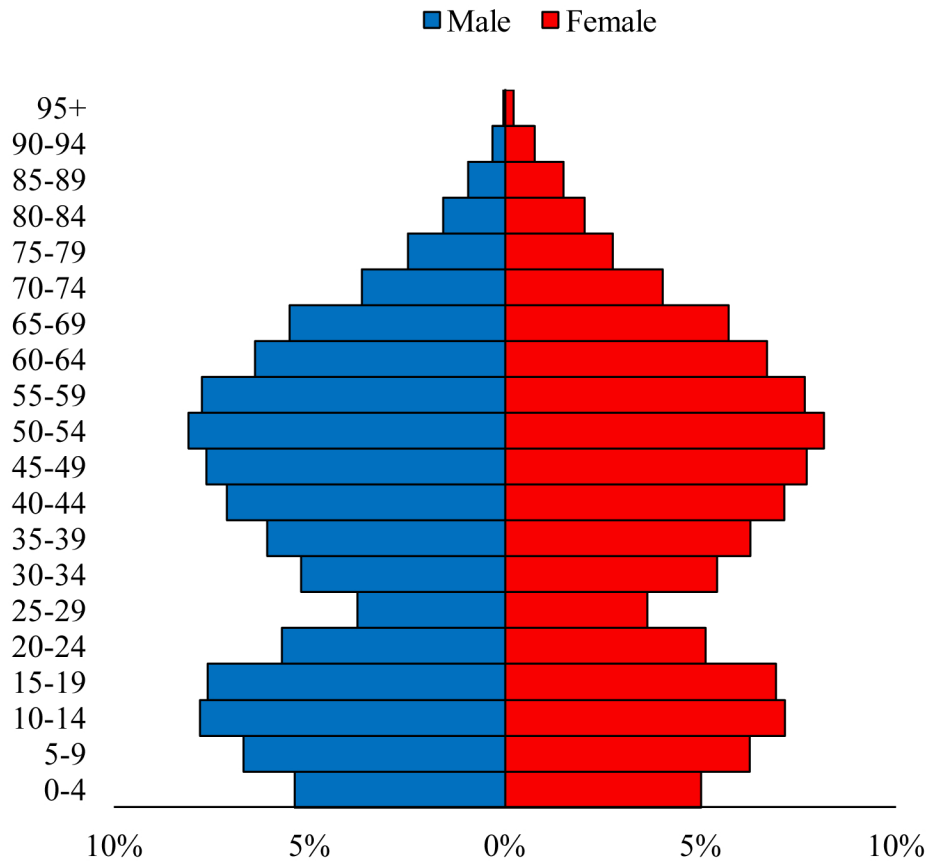

Population Pyramids of Ohio by County

Medina County Projected Population Pyramid, 2015

Ohio Projected Population Pyramid, 2015

Go to: <http://scripps.muohio.edu/content/population-pyramids-ohio-county-2010-2050> to download individual population pyramids (PDF, J-PEG, TIFF formats available).

Note: Population pyramids display % of populations by 5 years age groups.

Citation: Mehdizadeh, S., Ritchey, P. N., Tipsuk, P., & Yamashita, T. (2012). Population Pyramids of Ohio by County. Scripps Gerontology Center, Miami University, Oxford, OH.