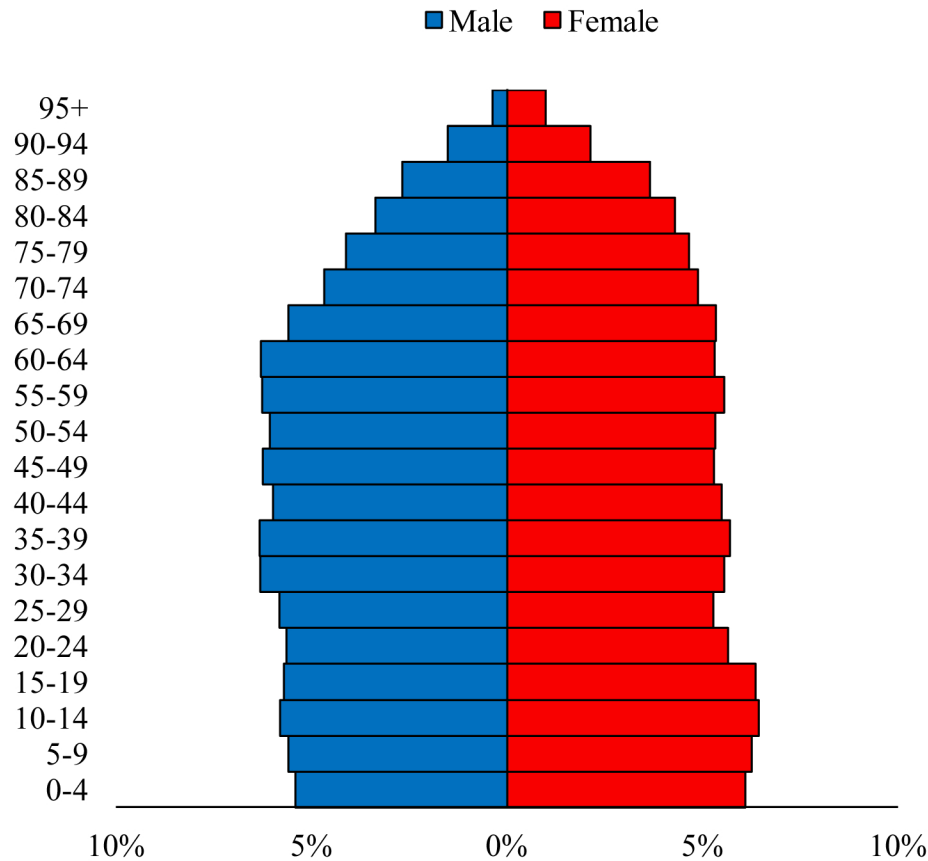

Population Pyramids of Ohio by County

Marion County Projected Population Pyramid, 2050

Ohio Projected Population Pyramid, 2050

Go to: <http://scripps.muohio.edu/content/population-pyramids-ohio-county-2010-2050> to download individual population pyramids (PDF, J-PEG, TIFF formats available).

Note: Population pyramids display % of populations by 5 years age groups.

Citation: Mehdizadeh, S., Ritchey, P. N., Tipsuk, P., & Yamashita, T. (2012). Population Pyramids of Ohio by County. Scripps Gerontology Center, Miami University, Oxford, OH.