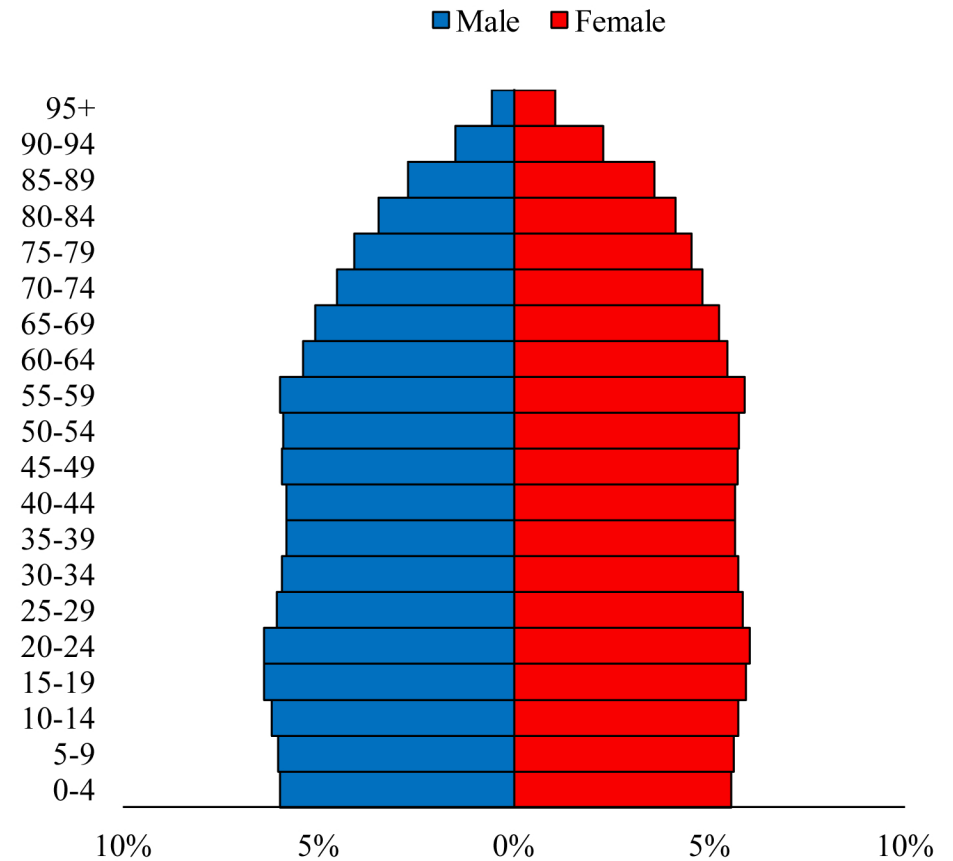

Population Pyramids of Ohio by County

Marion County Projected Population Pyramid, 2050

Ohio Projected Population Pyramid, 2050

Go to: <http://scripps.muohio.edu/content/population-pyramids-ohio-county-2010-2050> to download individual population pyramids (PDF, J-PEG, TIFF formats available).

Note: Population pyramids display % of populations by 5 years age groups.

Citation: Mehdizadeh, S., Ritchey, P. N., Tipsuk, P., & Yamashita, T. (2012). Population Pyramids of Ohio by County. Scripps Gerontology Center, Miami University, Oxford, OH.