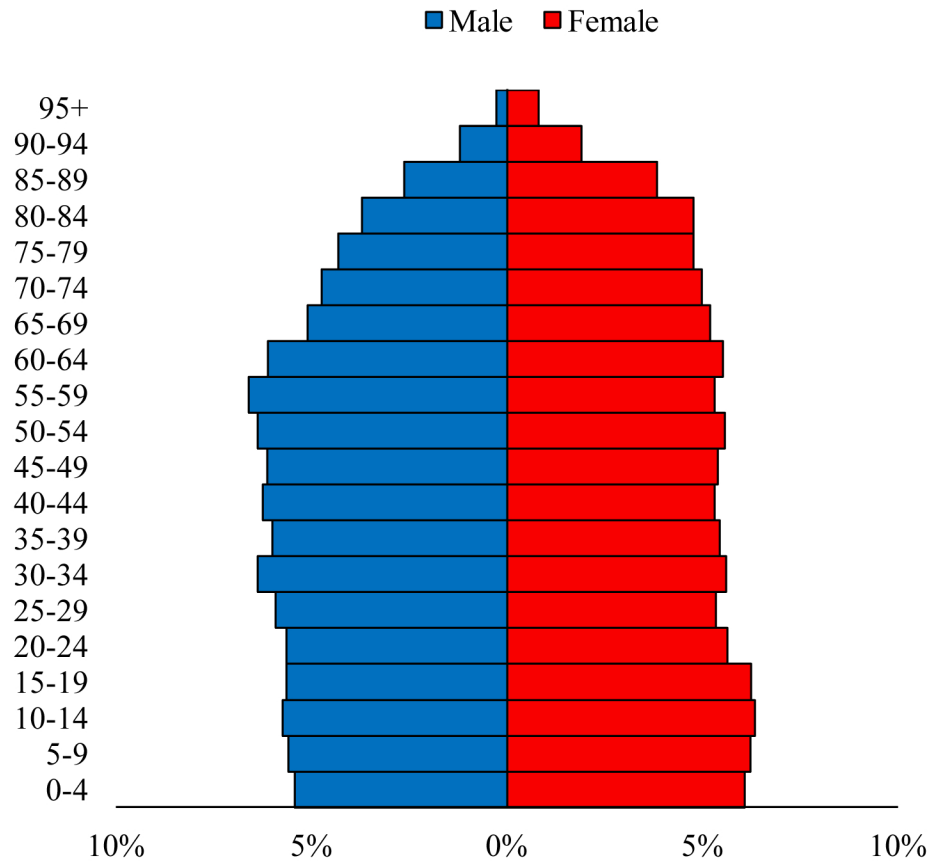

Population Pyramids of Ohio by County

Marion County Projected Population Pyramid, 2045

Ohio Projected Population Pyramid, 2045

Go to: <http://scripps.muohio.edu/content/population-pyramids-ohio-county-2010-2050> to download individual population pyramids (PDF, J-PEG, TIFF formats available).

Note: Population pyramids display % of populations by 5 years age groups.

Citation: Mehdizadeh, S., Ritchey, P. N., Tipsuk, P., & Yamashita, T. (2012). Population Pyramids of Ohio by County. Scripps Gerontology Center, Miami University, Oxford, OH.