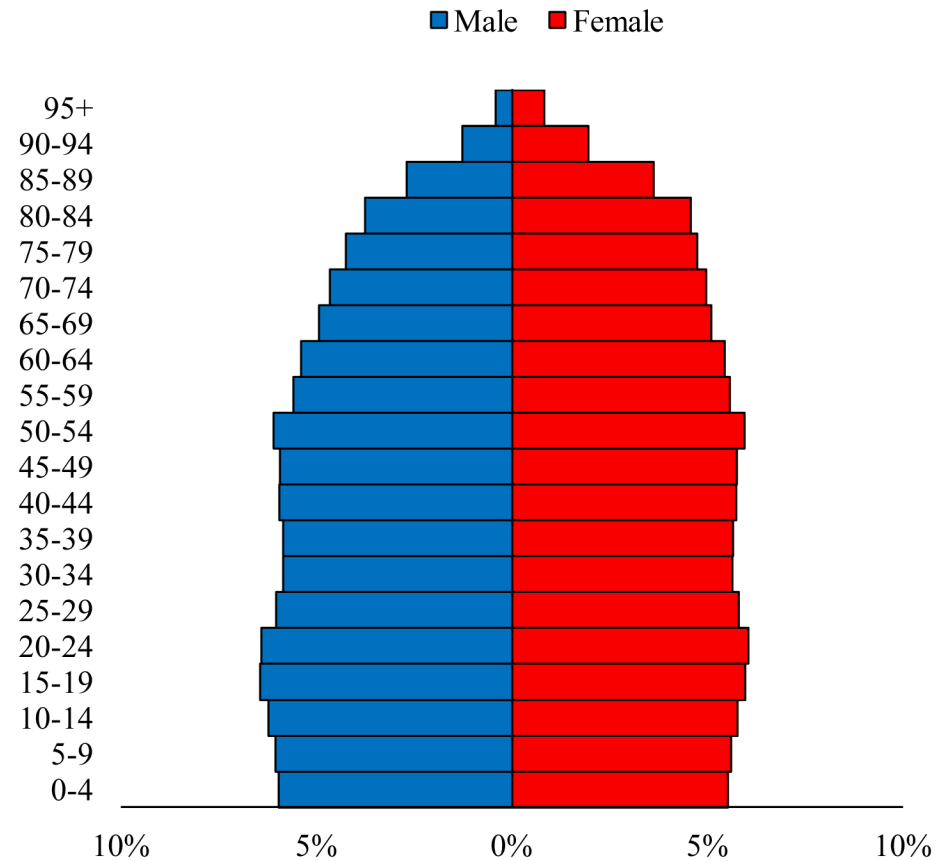

Population Pyramids of Ohio by County

Marion County Projected Population Pyramid, 2045

Ohio Projected Population Pyramid, 2045

Go to: <http://scripps.muohio.edu/content/population-pyramids-ohio-county-2010-2050> to download individual population pyramids (PDF, J-PEG, TIFF formats available).

Note: Population pyramids display % of populations by 5 years age groups.

Citation: Mehdizadeh, S., Ritchey, P. N., Tipsuk, P., & Yamashita, T. (2012). Population Pyramids of Ohio by County. Scripps Gerontology Center, Miami University, Oxford, OH.