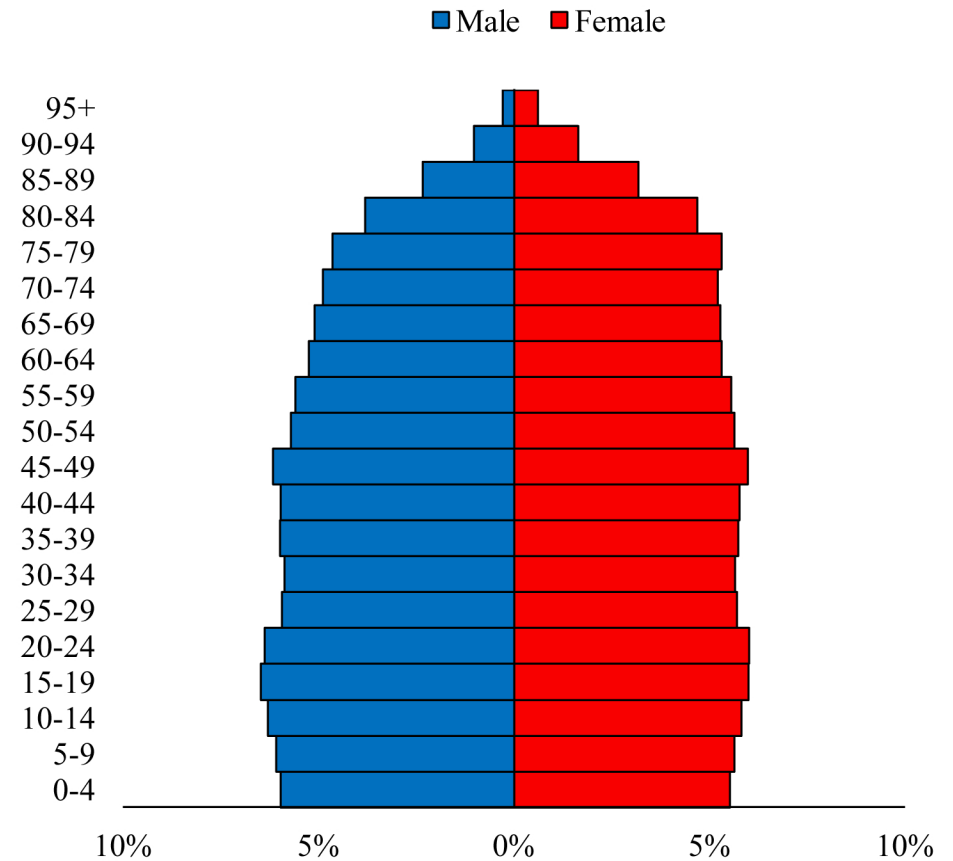

Population Pyramids of Ohio by County

Marion County Projected Population Pyramid, 2040

Ohio Projected Population Pyramid, 2040

Go to: <http://scripps.muohio.edu/content/population-pyramids-ohio-county-2010-2050> to download individual population pyramids (PDF, J-PEG, TIFF formats available).

Note: Population pyramids display % of populations by 5 years age groups.

Citation: Mehdizadeh, S., Ritchey, P. N., Tipsuk, P., & Yamashita, T. (2012). Population Pyramids of Ohio by County. Scripps Gerontology Center, Miami University, Oxford, OH.