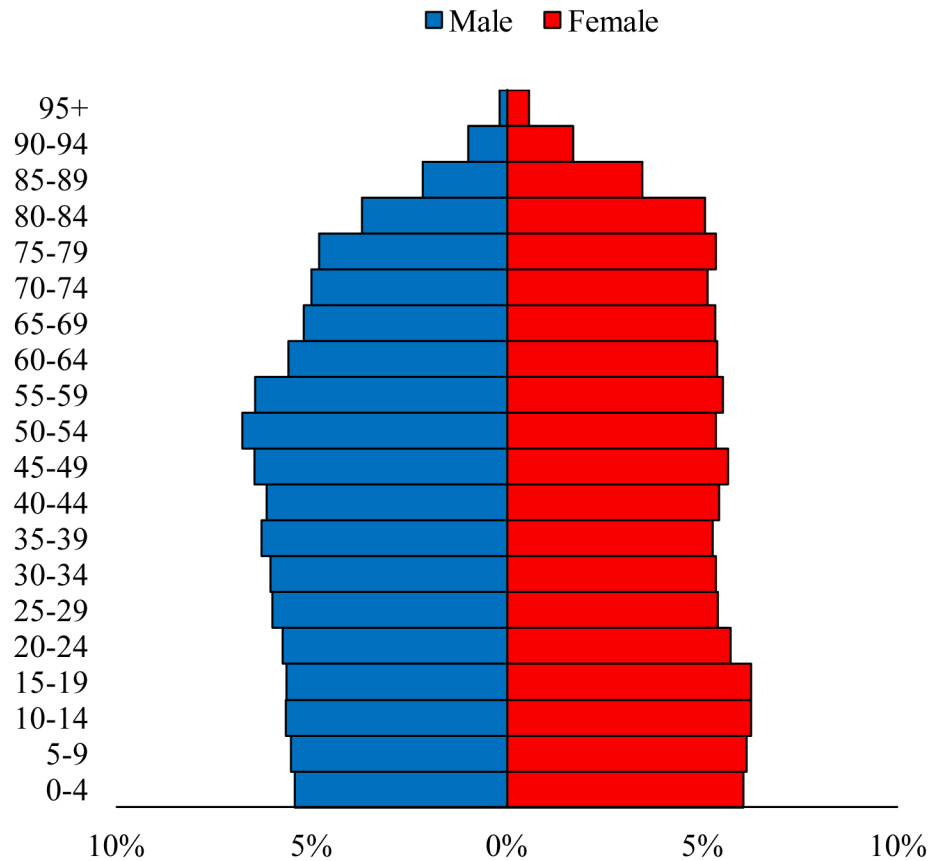

Population Pyramids of Ohio by County

Marion County Projected Population Pyramid, 2040

Ohio Projected Population Pyramid, 2040

Go to: <http://scripps.muohio.edu/content/population-pyramids-ohio-county-2010-2050> to download individual population pyramids (PDF, J-PEG, TIFF formats available).

Note: Population pyramids display % of populations by 5 years age groups.

Citation: Mehdizadeh, S., Ritchey, P. N., Tipsuk, P., & Yamashita, T. (2012). Population Pyramids of Ohio by County. Scripps Gerontology Center, Miami University, Oxford, OH.