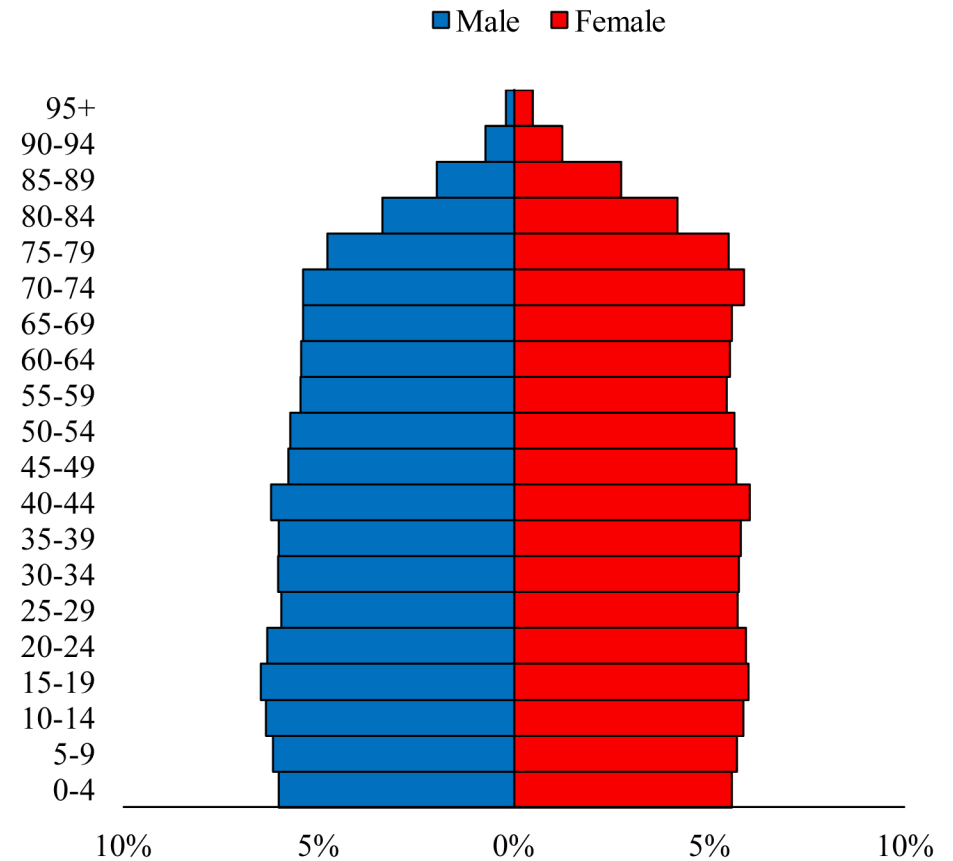

Population Pyramids of Ohio by County

Marion County Projected Population Pyramid, 2035

Ohio Projected Population Pyramid, 2035

Go to: <http://scripps.muohio.edu/content/population-pyramids-ohio-county-2010-2050> to download individual population pyramids (PDF, J-PEG, TIFF formats available).

Note: Population pyramids display % of populations by 5 years age groups.

Citation: Mehdizadeh, S., Ritchey, P. N., Tipsuk, P., & Yamashita, T. (2012). Population Pyramids of Ohio by County. Scripps Gerontology Center, Miami University, Oxford, OH.