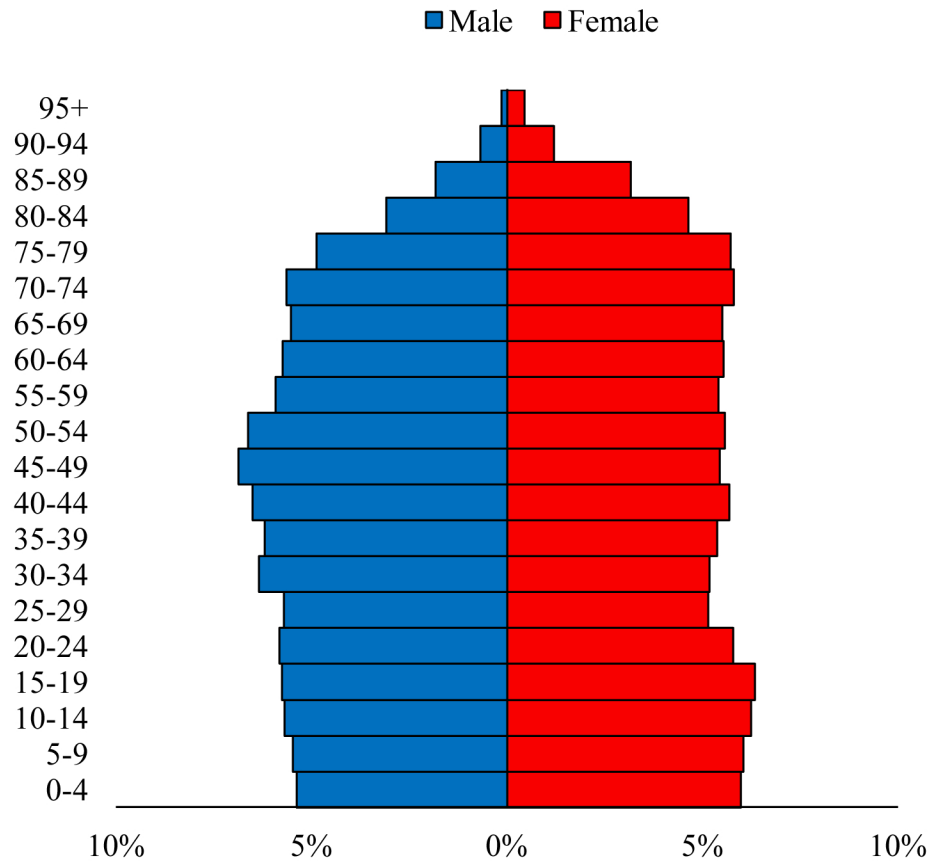

Population Pyramids of Ohio by County

Marion County Projected Population Pyramid, 2035

Ohio Projected Population Pyramid, 2035

Go to: <http://scripps.muohio.edu/content/population-pyramids-ohio-county-2010-2050> to download individual population pyramids (PDF, J-PEG, TIFF formats available).

Note: Population pyramids display % of populations by 5 years age groups.

Citation: Mehdizadeh, S., Ritchey, P. N., Tipsuk, P., & Yamashita, T. (2012). Population Pyramids of Ohio by County. Scripps Gerontology Center, Miami University, Oxford, OH.