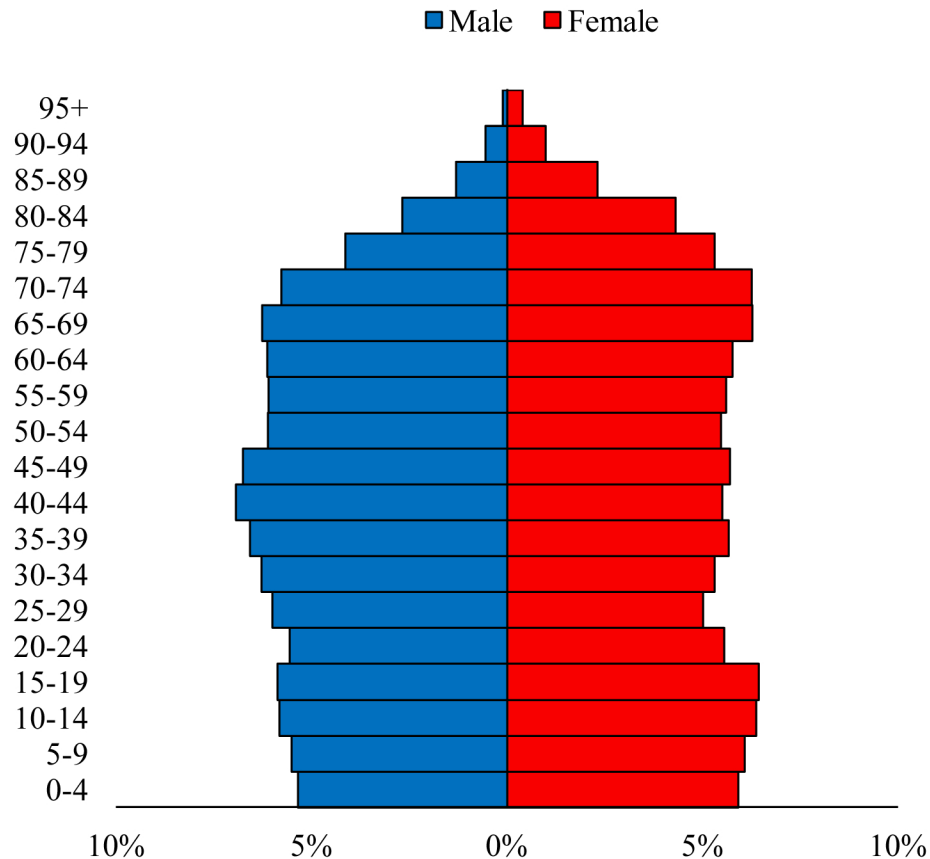

# Population Pyramids of Ohio by County

Marion County Projected Population Pyramid, 2030

Ohio Projected Population Pyramid, 2030

**Go to:** <http://scripps.muohio.edu/content/population-pyramids-ohio-county-2010-2050> to download individual population pyramids (PDF, J-PEG, TIFF formats available).

**Note:** Population pyramids display % of populations by 5 years age groups.

**Citation:** Mehdizadeh, S., Ritchey, P. N., Tipsuk, P., & Yamashita, T. (2012). Population Pyramids of Ohio by County. Scripps Gerontology Center, Miami University, Oxford, OH.