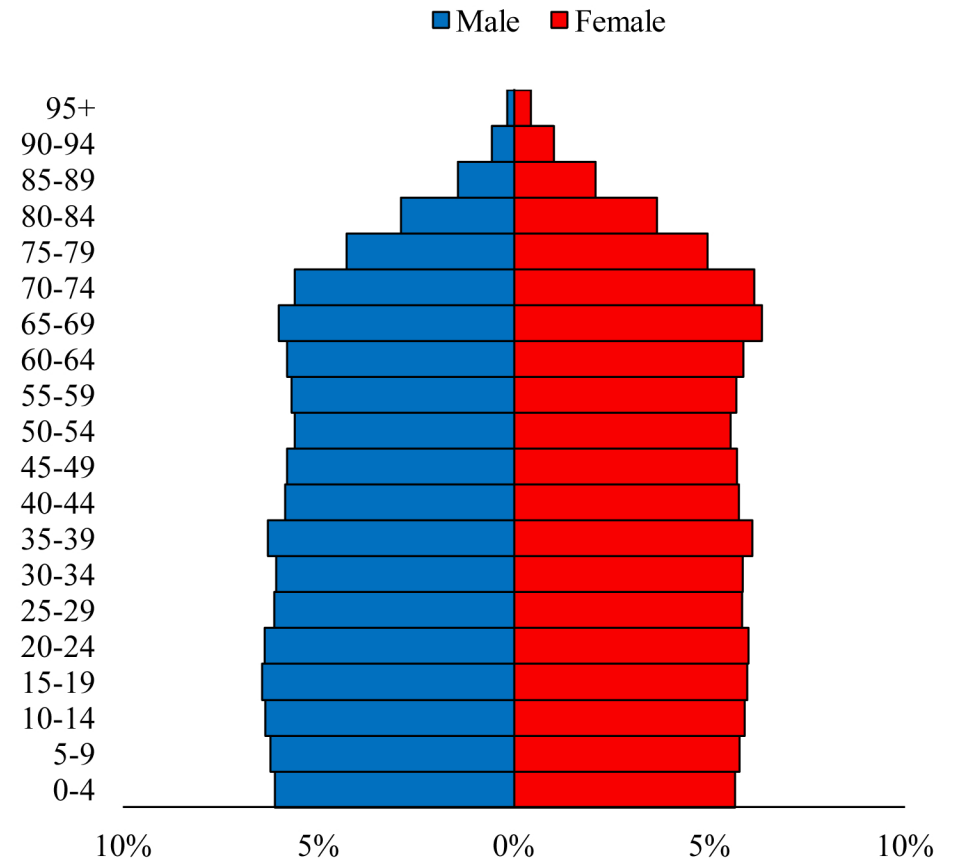

# Population Pyramids of Ohio by County

Marion County Projected Population Pyramid, 2030

Ohio Projected Population Pyramid, 2030

**Go to:** <http://scripps.muohio.edu/content/population-pyramids-ohio-county-2010-2050> to download individual population pyramids (PDF, J-PEG, TIFF formats available).

**Note:** Population pyramids display % of populations by 5 years age groups.

**Citation:** Mehdizadeh, S., Ritchey, P. N., Tipsuk, P., & Yamashita, T. (2012). Population Pyramids of Ohio by County. Scripps Gerontology Center, Miami University, Oxford, OH.