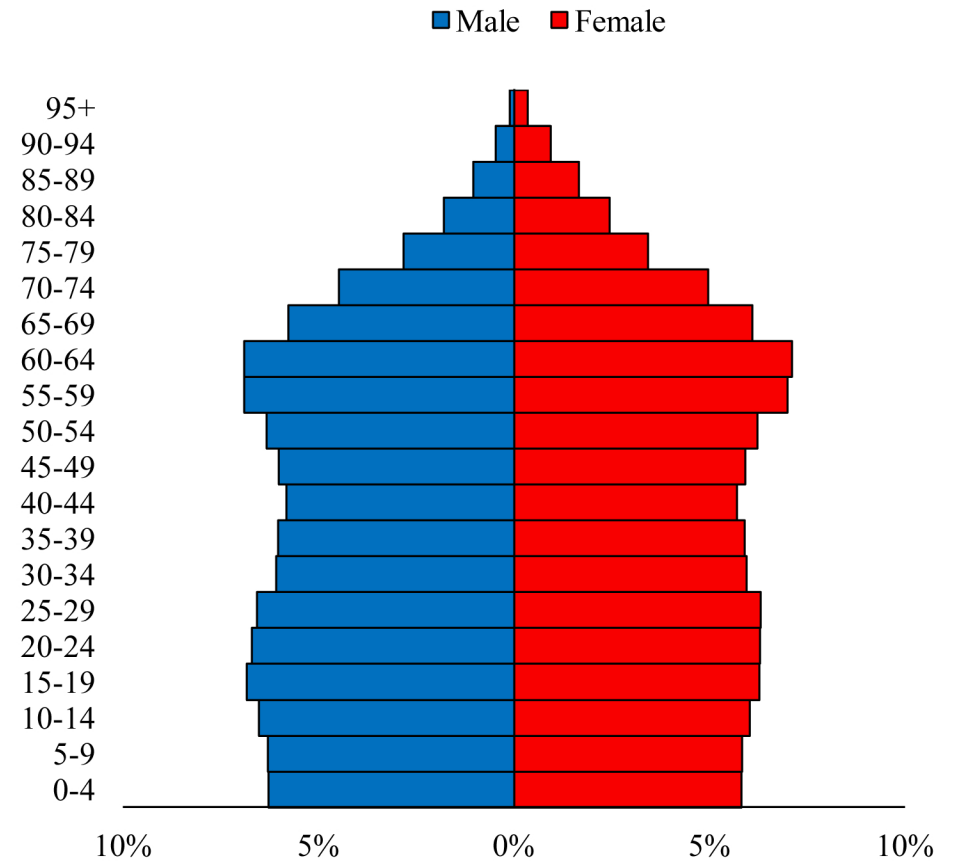

Population Pyramids of Ohio by County

Marion County Projected Population Pyramid, 2020

Ohio Projected Population Pyramid, 2020

Go to: <http://scripps.muohio.edu/content/population-pyramids-ohio-county-2010-2050> to download individual population pyramids (PDF, J-PEG, TIFF formats available).

Note: Population pyramids display % of populations by 5 years age groups.

Citation: Mehdizadeh, S., Ritchey, P. N., Tipsuk, P., & Yamashita, T. (2012). Population Pyramids of Ohio by County. Scripps Gerontology Center, Miami University, Oxford, OH.