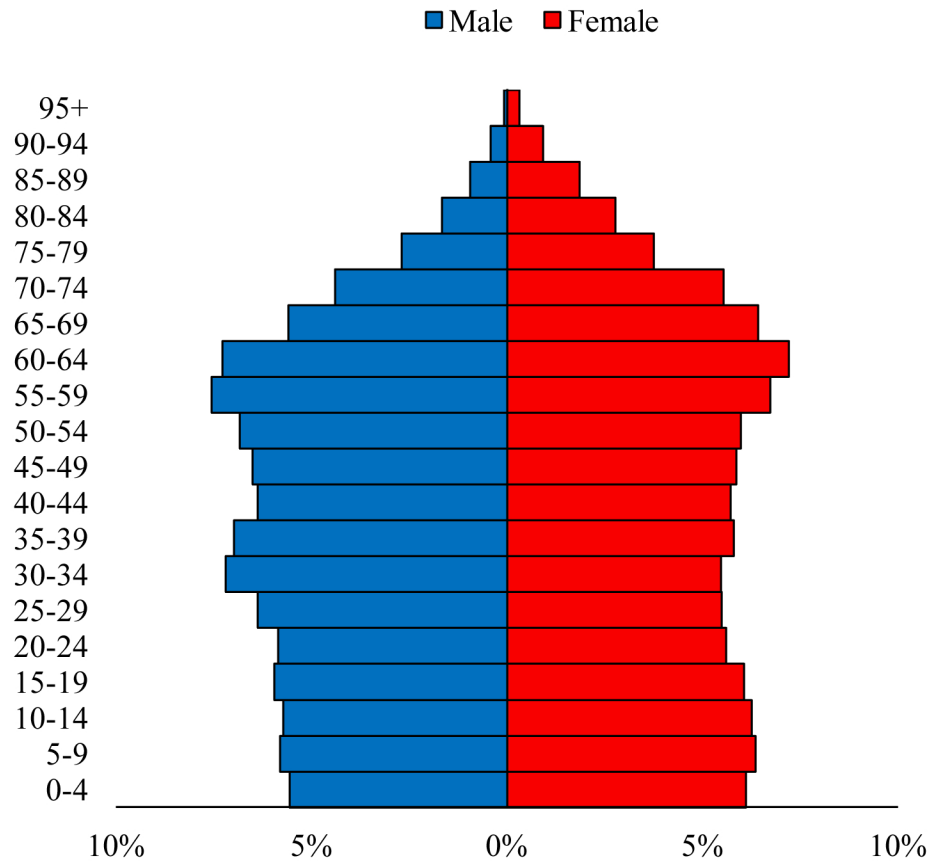

Population Pyramids of Ohio by County

Marion County Projected Population Pyramid, 2020

Ohio Projected Population Pyramid, 2020

Go to: <http://scripps.muohio.edu/content/population-pyramids-ohio-county-2010-2050> to download individual population pyramids (PDF, J-PEG, TIFF formats available).

Note: Population pyramids display % of populations by 5 years age groups.

Citation: Mehdizadeh, S., Ritchey, P. N., Tipsuk, P., & Yamashita, T. (2012). Population Pyramids of Ohio by County. Scripps Gerontology Center, Miami University, Oxford, OH.