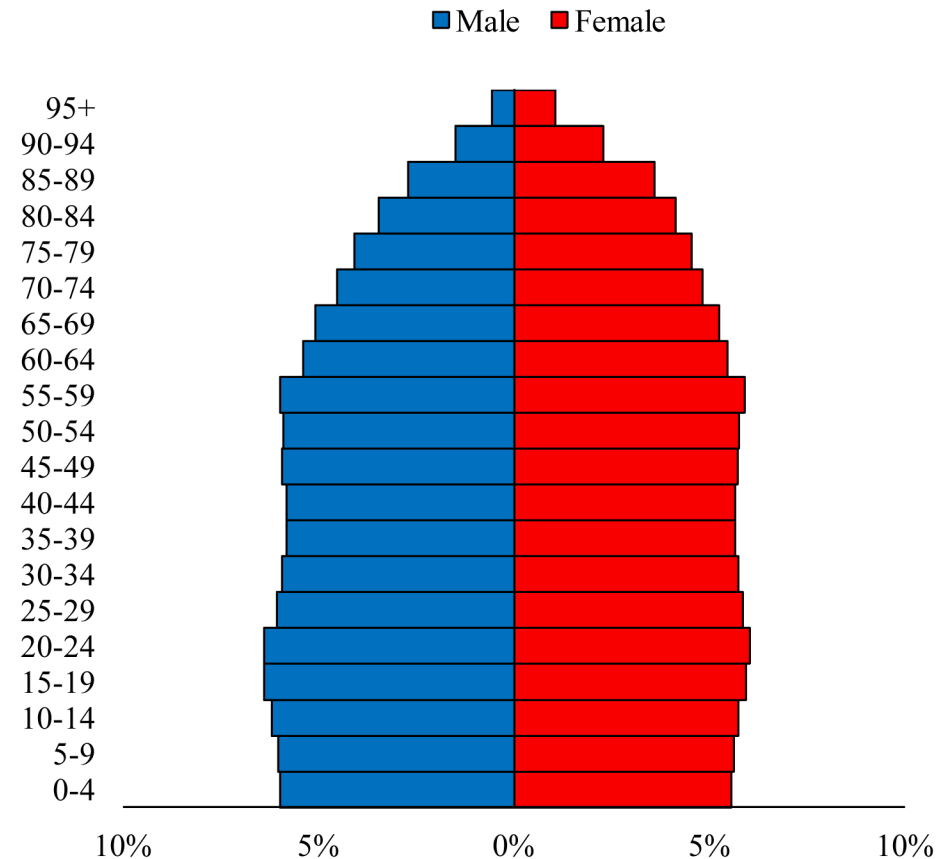

Population Pyramids of Ohio by County

Mahoning County Projected Population Pyramid, 2050

Ohio Projected Population Pyramid, 2050

Go to: <http://scripps.muohio.edu/content/population-pyramids-ohio-county-2010-2050> to download individual population pyramids (PDF, J-PEG, TIFF formats available).

Note: Population pyramids display % of populations by 5 years age groups.

Citation: Mehdizadeh, S., Ritchey, P. N., Tipsuk, P., & Yamashita, T. (2012). Population Pyramids of Ohio by County. Scripps Gerontology Center, Miami University, Oxford, OH.