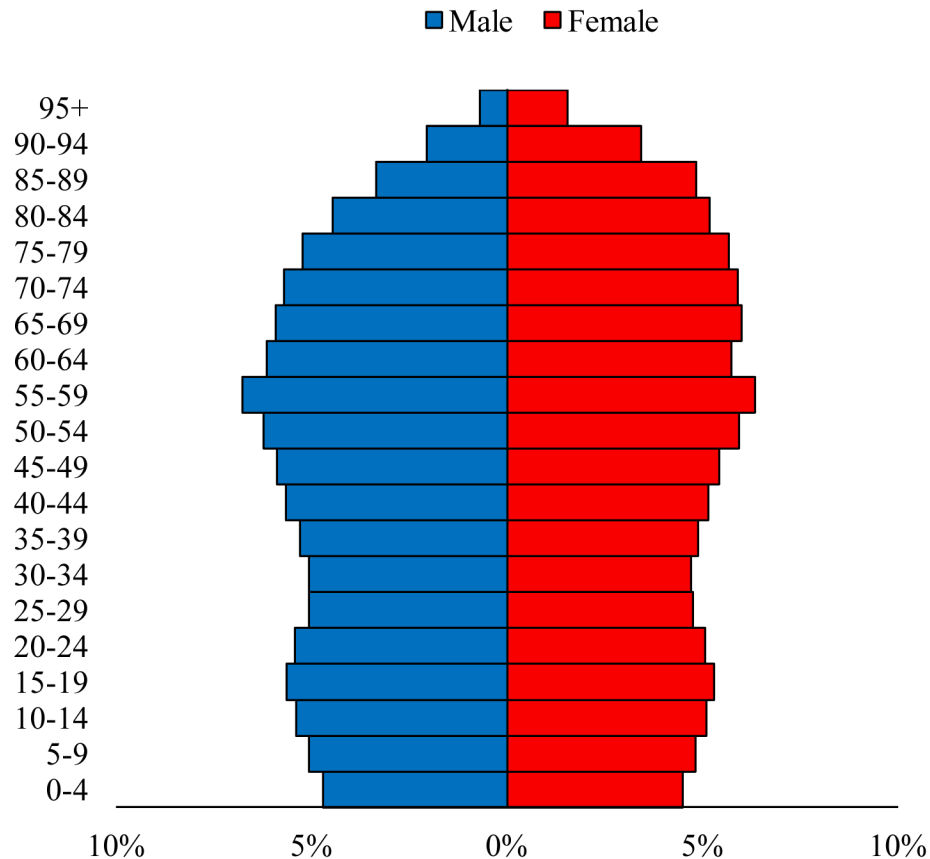

Population Pyramids of Ohio by County

Mahoning County Projected Population Pyramid, 2050

Ohio Projected Population Pyramid, 2050

Go to: <http://scripps.muohio.edu/content/population-pyramids-ohio-county-2010-2050> to download individual population pyramids (PDF, J-PEG, TIFF formats available).

Note: Population pyramids display % of populations by 5 years age groups.

Citation: Mehdizadeh, S., Ritchey, P. N., Tipsuk, P., & Yamashita, T. (2012). Population Pyramids of Ohio by County. Scripps Gerontology Center, Miami University, Oxford, OH.