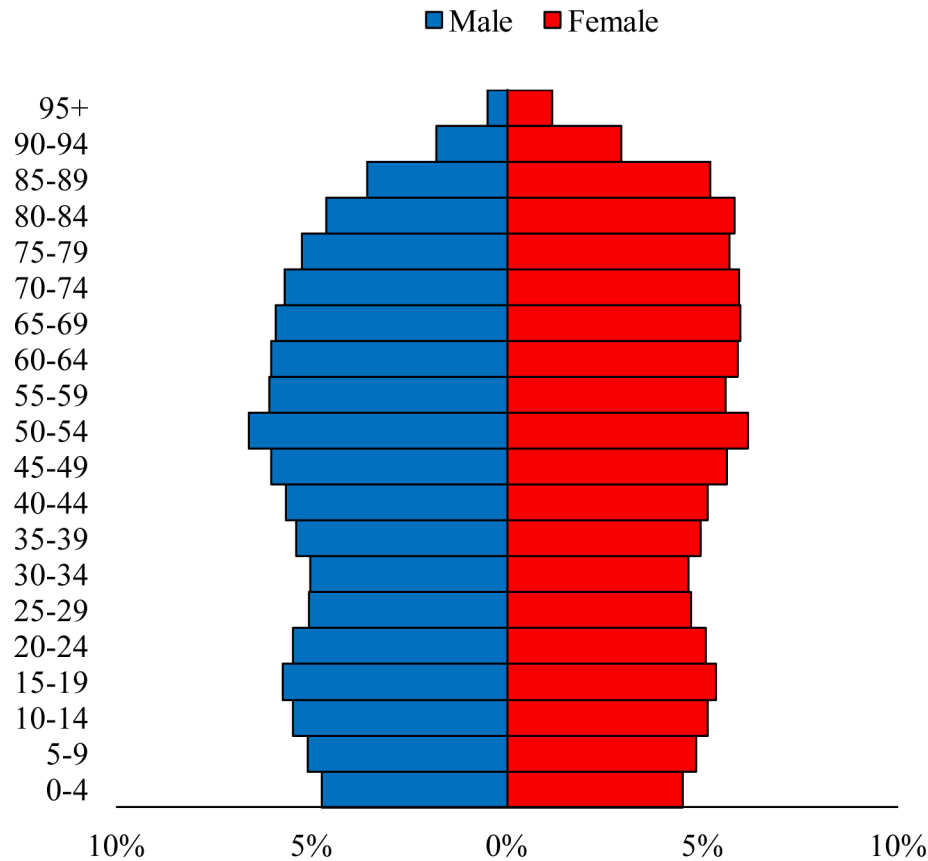

Population Pyramids of Ohio by County

Mahoning County Projected Population Pyramid, 2045

Ohio Projected Population Pyramid, 2045

Go to: <http://scripps.muohio.edu/content/population-pyramids-ohio-county-2010-2050> to download individual population pyramids (PDF, J-PEG, TIFF formats available).

Note: Population pyramids display % of populations by 5 years age groups.

Citation: Mehdizadeh, S., Ritchey, P. N., Tipsuk, P., & Yamashita, T. (2012). Population Pyramids of Ohio by County. Scripps Gerontology Center, Miami University, Oxford, OH.