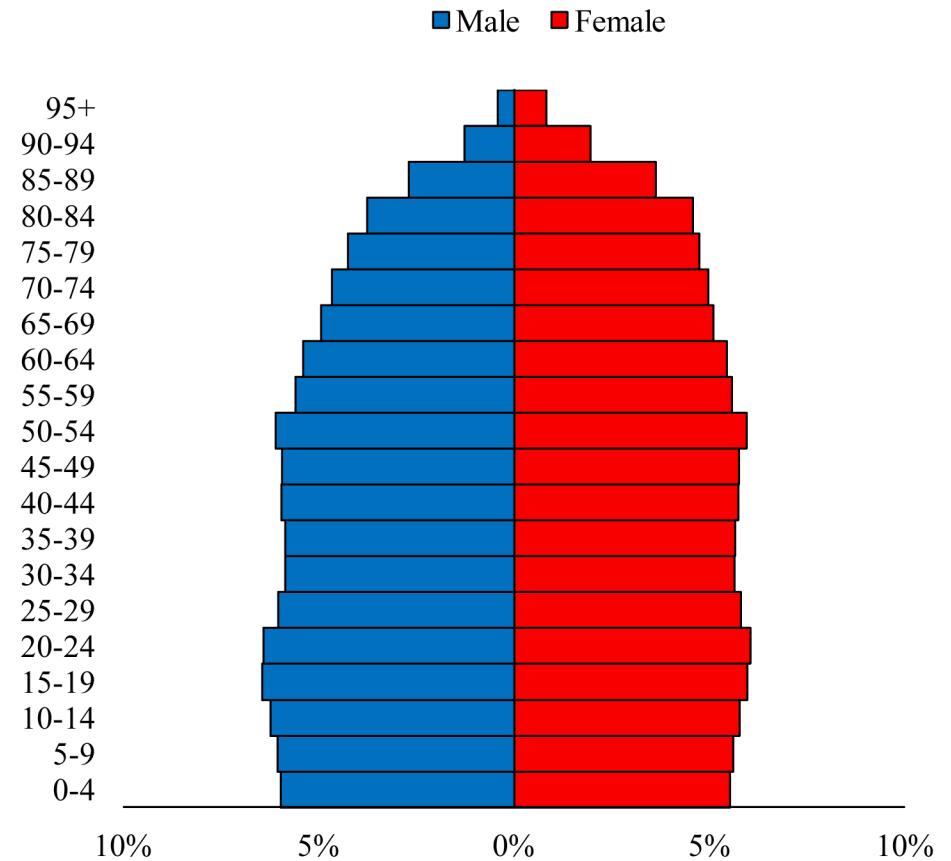

Population Pyramids of Ohio by County

Mahoning County Projected Population Pyramid, 2045

Ohio Projected Population Pyramid, 2045

Go to: <http://scripps.muohio.edu/content/population-pyramids-ohio-county-2010-2050> to download individual population pyramids (PDF, J-PEG, TIFF formats available).

Note: Population pyramids display % of populations by 5 years age groups.

Citation: Mehdizadeh, S., Ritchey, P. N., Tipsuk, P., & Yamashita, T. (2012). Population Pyramids of Ohio by County. Scripps Gerontology Center, Miami University, Oxford, OH.