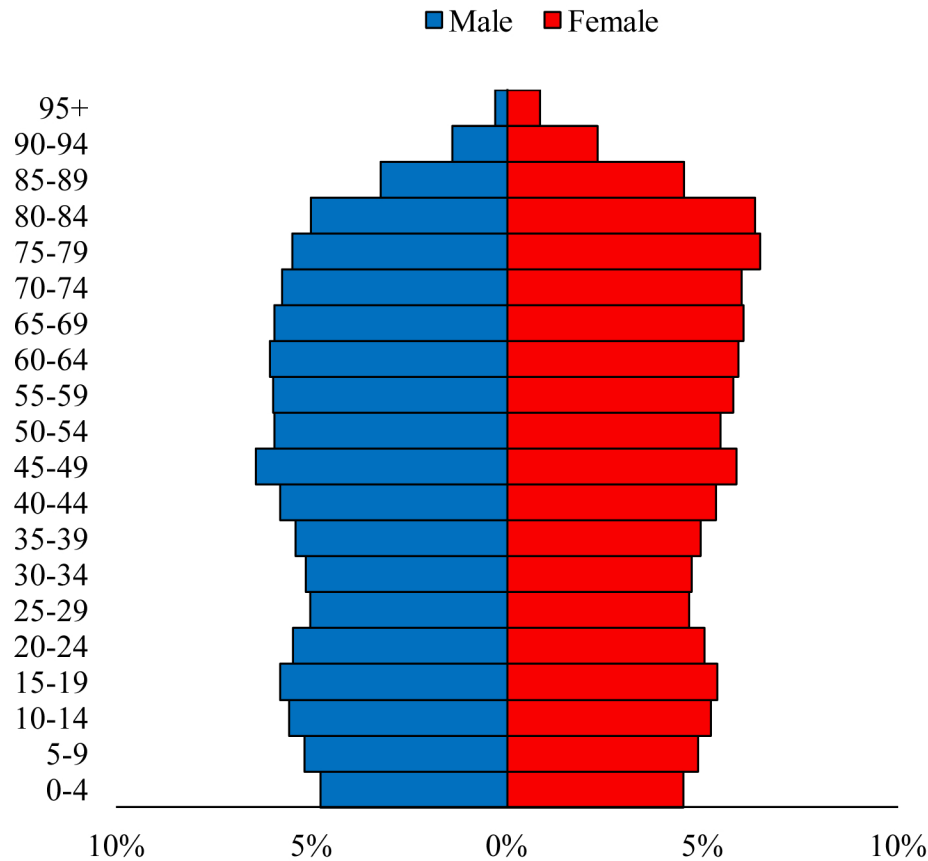

# Population Pyramids of Ohio by County

Mahoning County Projected Population Pyramid, 2040

Ohio Projected Population Pyramid, 2040

**Go to:** <http://scripps.muohio.edu/content/population-pyramids-ohio-county-2010-2050> to download individual population pyramids (PDF, J-PEG, TIFF formats available).

**Note:** Population pyramids display % of populations by 5 years age groups.

**Citation:** Mehdizadeh, S., Ritchey, P. N., Tipsuk, P., & Yamashita, T. (2012). Population Pyramids of Ohio by County. Scripps Gerontology Center, Miami University, Oxford, OH.