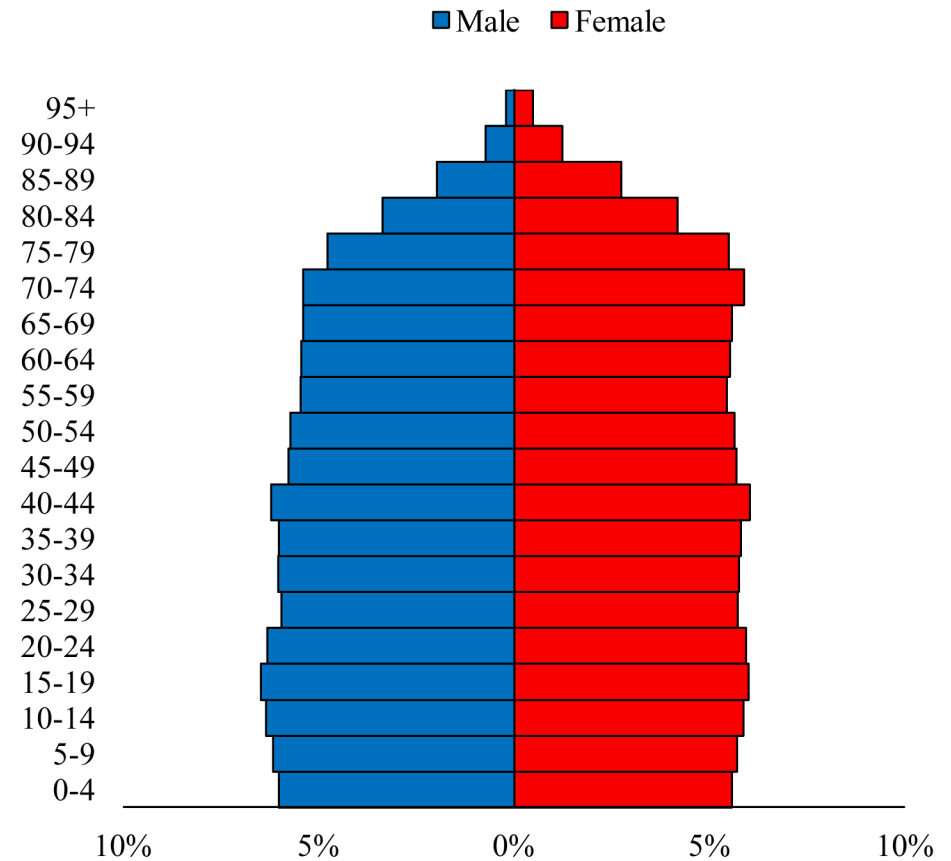

Population Pyramids of Ohio by County

Mahoning County Projected Population Pyramid, 2035

Ohio Projected Population Pyramid, 2035

Go to: <http://scripps.muohio.edu/content/population-pyramids-ohio-county-2010-2050> to download individual population pyramids (PDF, J-PEG, TIFF formats available).

Note: Population pyramids display % of populations by 5 years age groups.

Citation: Mehdizadeh, S., Ritchey, P. N., Tipsuk, P., & Yamashita, T. (2012). Population Pyramids of Ohio by County. Scripps Gerontology Center, Miami University, Oxford, OH.