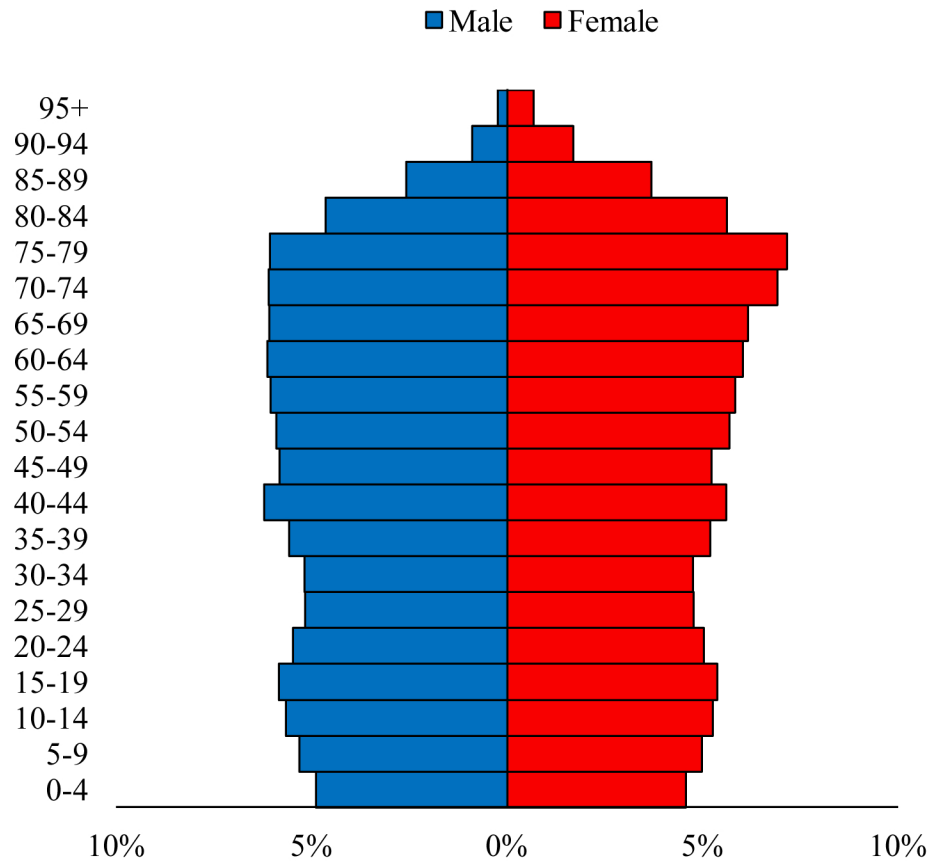

Population Pyramids of Ohio by County

Mahoning County Projected Population Pyramid, 2035

Ohio Projected Population Pyramid, 2035

Go to: <http://scripps.muohio.edu/content/population-pyramids-ohio-county-2010-2050> to download individual population pyramids (PDF, J-PEG, TIFF formats available).

Note: Population pyramids display % of populations by 5 years age groups.

Citation: Mehdizadeh, S., Ritchey, P. N., Tipsuk, P., & Yamashita, T. (2012). Population Pyramids of Ohio by County. Scripps Gerontology Center, Miami University, Oxford, OH.