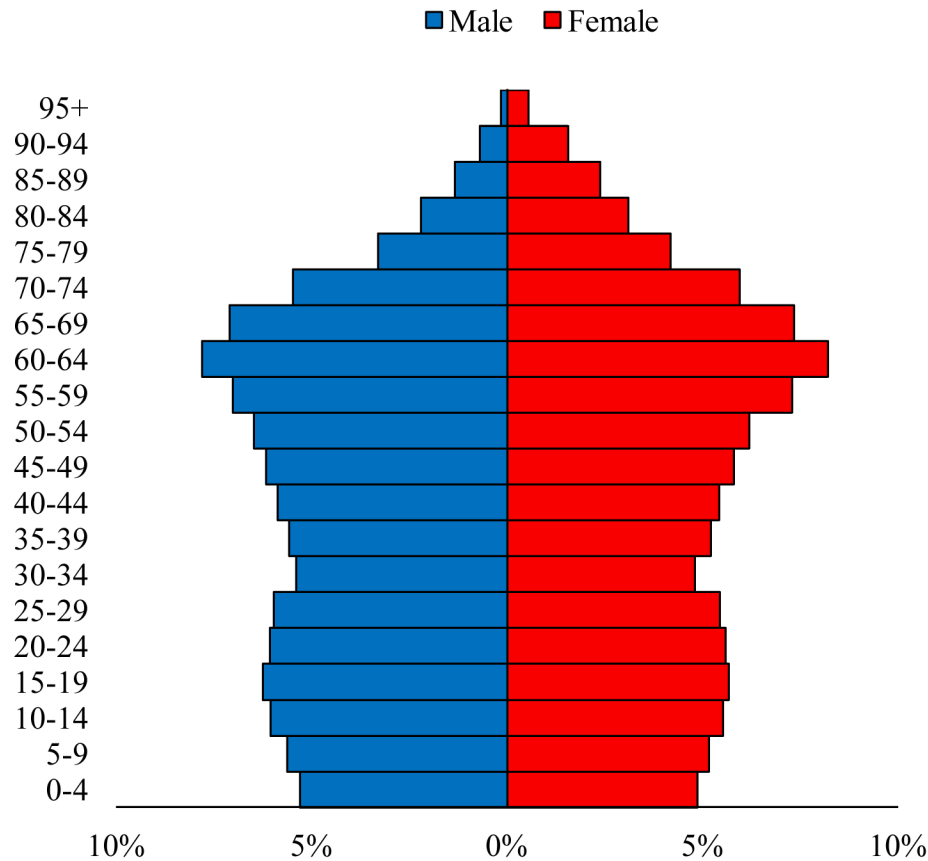

Population Pyramids of Ohio by County

Mahoning County Projected Population Pyramid, 2020

Ohio Projected Population Pyramid, 2020

Go to: <http://scripps.muohio.edu/content/population-pyramids-ohio-county-2010-2050> to download individual population pyramids (PDF, J-PEG, TIFF formats available).

Note: Population pyramids display % of populations by 5 years age groups.

Citation: Mehdizadeh, S., Ritchey, P. N., Tipsuk, P., & Yamashita, T. (2012). Population Pyramids of Ohio by County. Scripps Gerontology Center, Miami University, Oxford, OH.