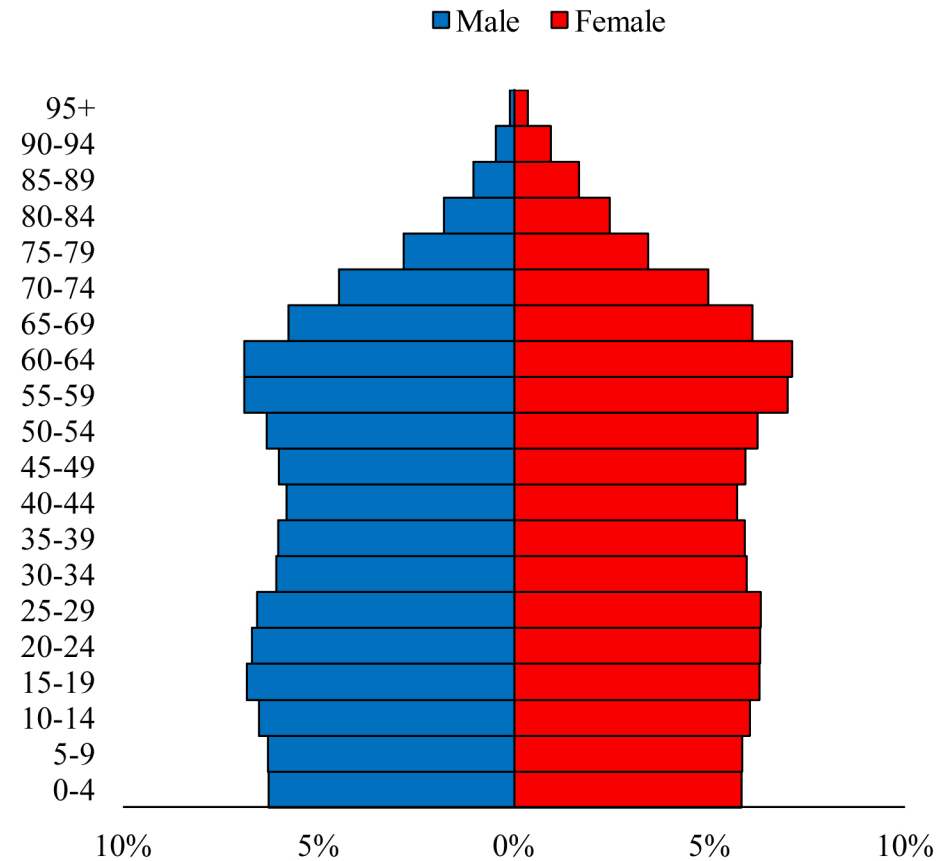

Population Pyramids of Ohio by County

Mahoning County Projected Population Pyramid, 2020

Ohio Projected Population Pyramid, 2020

Go to: <http://scripps.muohio.edu/content/population-pyramids-ohio-county-2010-2050> to download individual population pyramids (PDF, J-PEG, TIFF formats available).

Note: Population pyramids display % of populations by 5 years age groups.

Citation: Mehdizadeh, S., Ritchey, P. N., Tipsuk, P., & Yamashita, T. (2012). Population Pyramids of Ohio by County. Scripps Gerontology Center, Miami University, Oxford, OH.