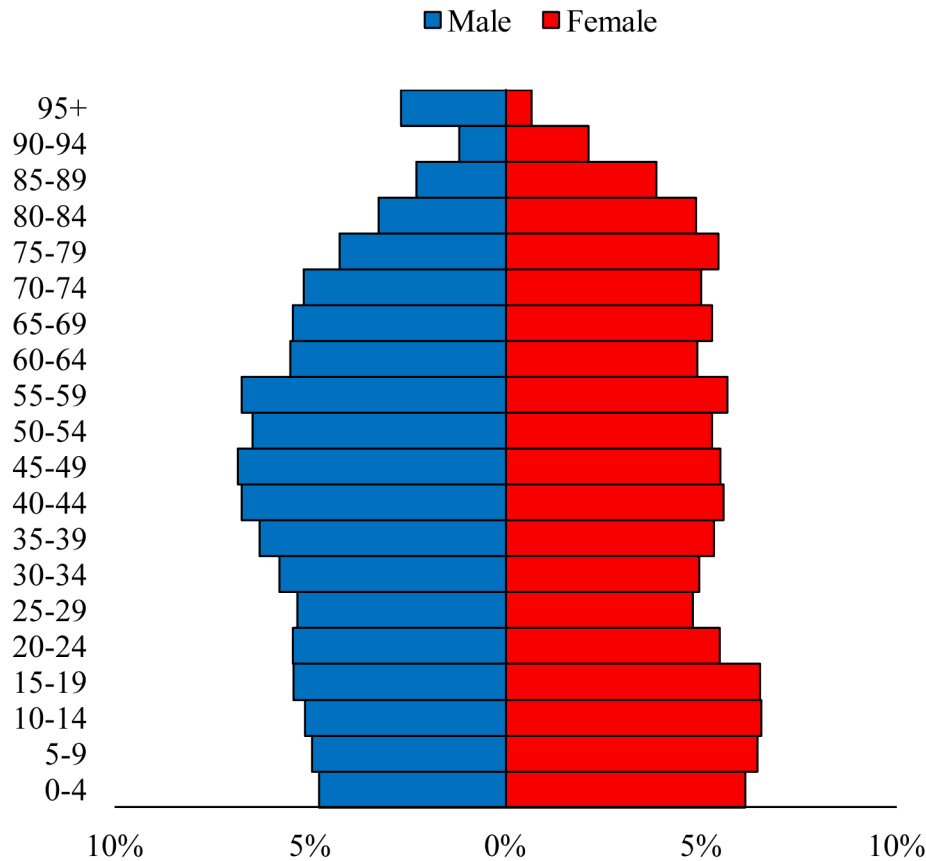

Population Pyramids of Ohio by County

Madison County Projected Population Pyramid, 2050

Ohio Projected Population Pyramid, 2050

Go to: <http://scripps.muohio.edu/content/population-pyramids-ohio-county-2010-2050> to download individual population pyramids (PDF, J-PEG, TIFF formats available).

Note: Population pyramids display % of populations by 5 years age groups.

Citation: Mehdizadeh, S., Ritchey, P. N., Tipsuk, P., & Yamashita, T. (2012). Population Pyramids of Ohio by County. Scripps Gerontology Center, Miami University, Oxford, OH.