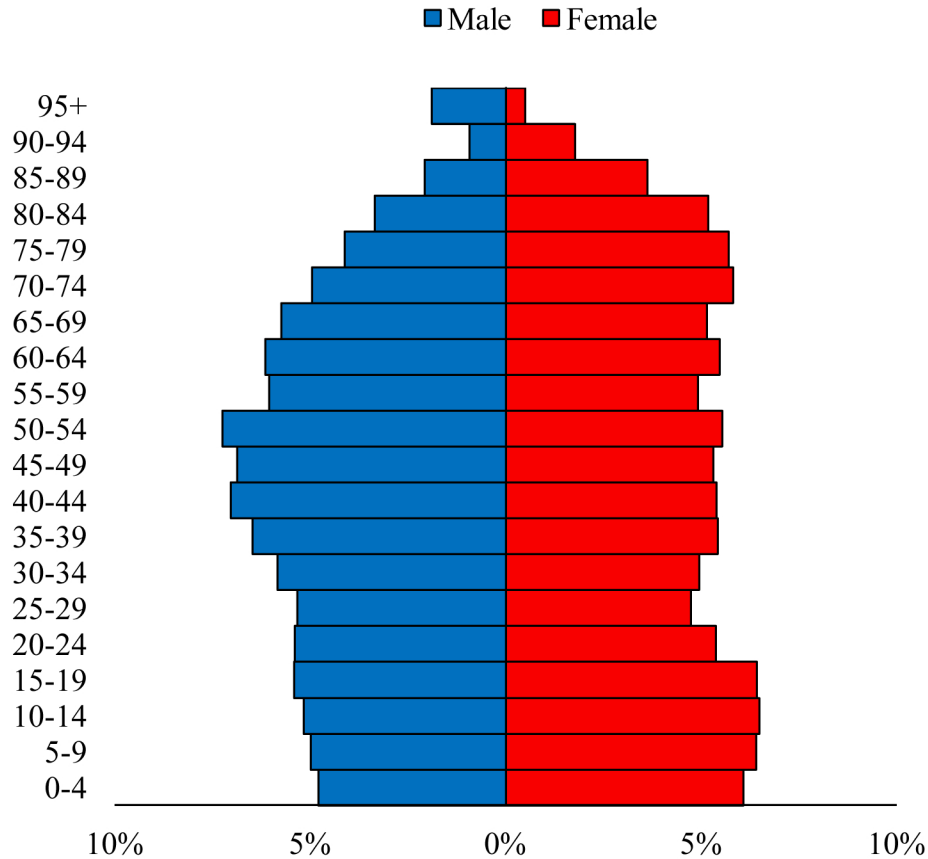

# Population Pyramids of Ohio by County

Madison County Projected Population Pyramid, 2045

Ohio Projected Population Pyramid, 2045

**Go to:** <http://scripps.muohio.edu/content/population-pyramids-ohio-county-2010-2050> to download individual population pyramids (PDF, J-PEG, TIFF formats available).

**Note:** Population pyramids display % of populations by 5 years age groups.

**Citation:** Mehdizadeh, S., Ritchey, P. N., Tipsuk, P., & Yamashita, T. (2012). Population Pyramids of Ohio by County. Scripps Gerontology Center, Miami University, Oxford, OH.