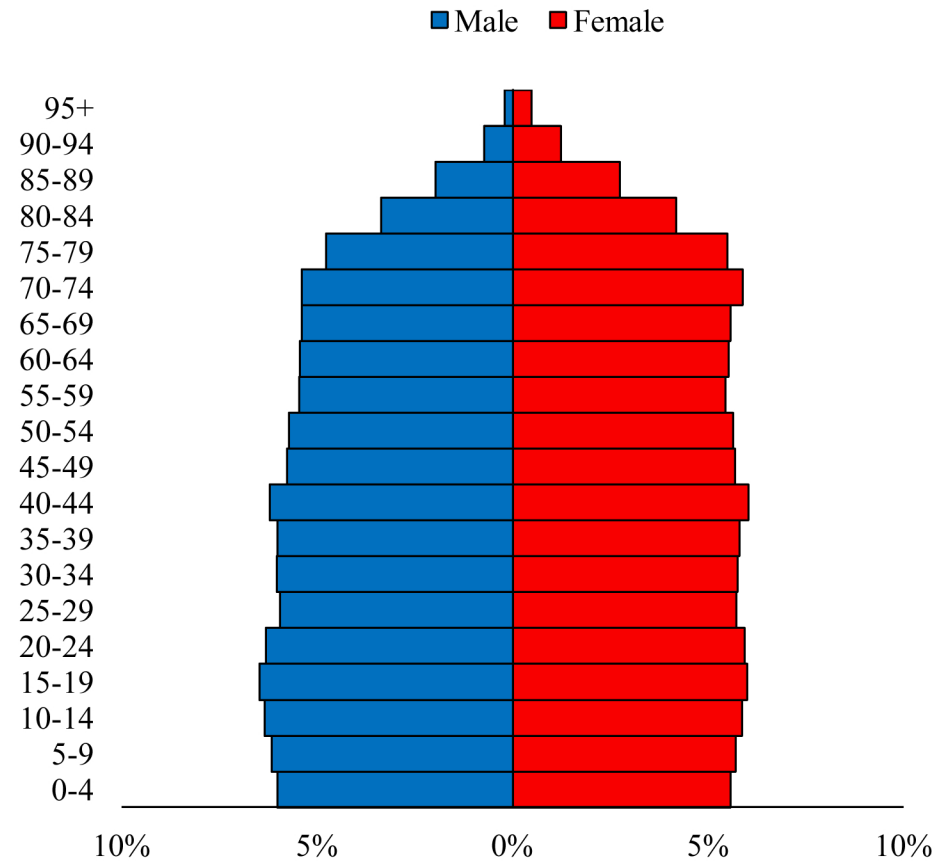

Population Pyramids of Ohio by County

Madison County Projected Population Pyramid, 2035

Ohio Projected Population Pyramid, 2035

Go to: <http://scripps.muohio.edu/content/population-pyramids-ohio-county-2010-2050> to download individual population pyramids (PDF, J-PEG, TIFF formats available).

Note: Population pyramids display % of populations by 5 years age groups.

Citation: Mehdizadeh, S., Ritchey, P. N., Tipsuk, P., & Yamashita, T. (2012). Population Pyramids of Ohio by County. Scripps Gerontology Center, Miami University, Oxford, OH.