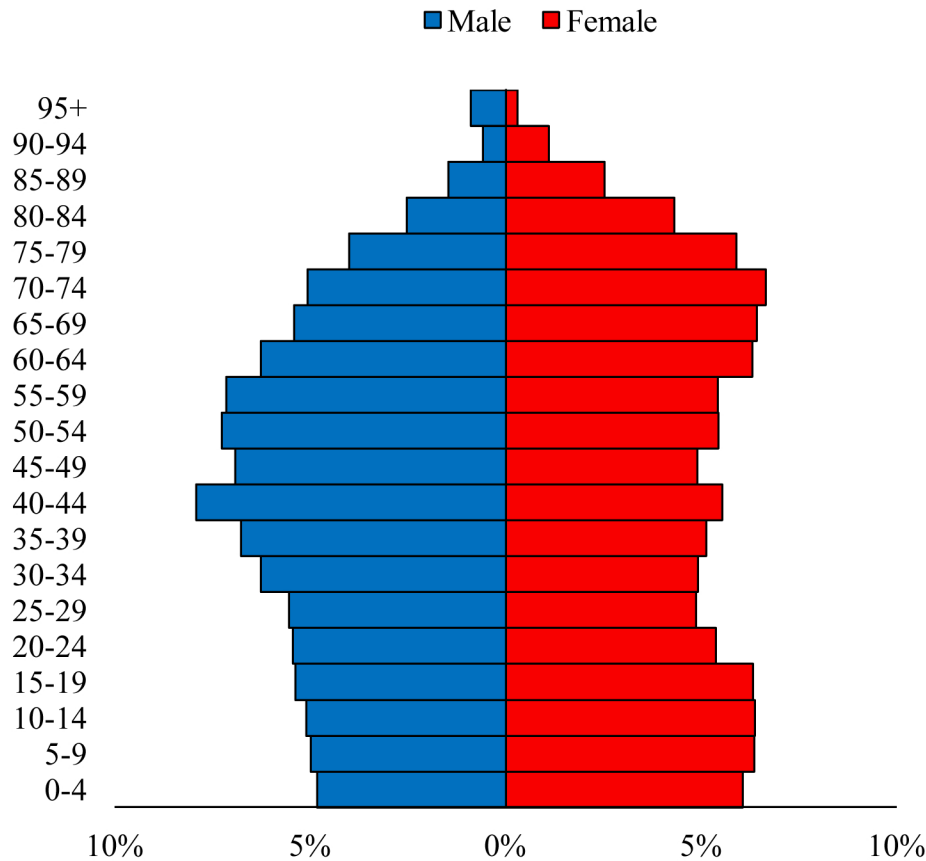

Population Pyramids of Ohio by County

Madison County Projected Population Pyramid, 2035

Ohio Projected Population Pyramid, 2035

Go to: <http://scripps.muohio.edu/content/population-pyramids-ohio-county-2010-2050> to download individual population pyramids (PDF, J-PEG, TIFF formats available).

Note: Population pyramids display % of populations by 5 years age groups.

Citation: Mehdizadeh, S., Ritchey, P. N., Tipsuk, P., & Yamashita, T. (2012). Population Pyramids of Ohio by County. Scripps Gerontology Center, Miami University, Oxford, OH.