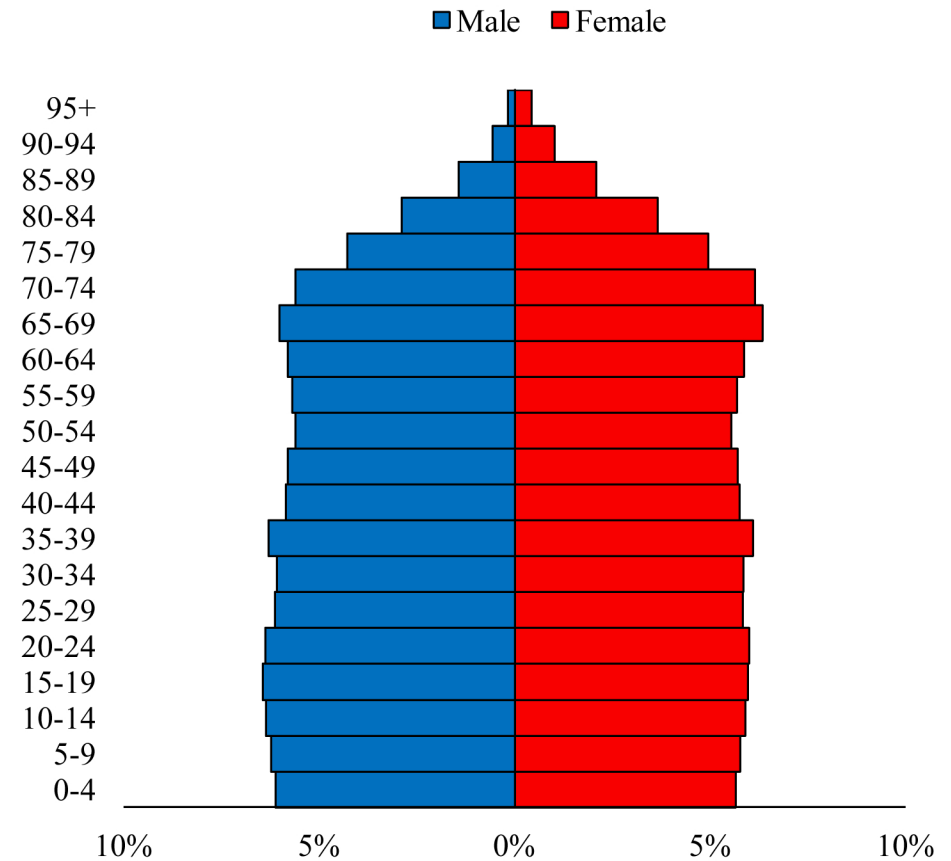

Population Pyramids of Ohio by County

Madison County Projected Population Pyramid, 2030

Ohio Projected Population Pyramid, 2030

Go to: <http://scripps.muohio.edu/content/population-pyramids-ohio-county-2010-2050> to download individual population pyramids (PDF, J-PEG, TIFF formats available).

Note: Population pyramids display % of populations by 5 years age groups.

Citation: Mehdizadeh, S., Ritchey, P. N., Tipsuk, P., & Yamashita, T. (2012). Population Pyramids of Ohio by County. Scripps Gerontology Center, Miami University, Oxford, OH.