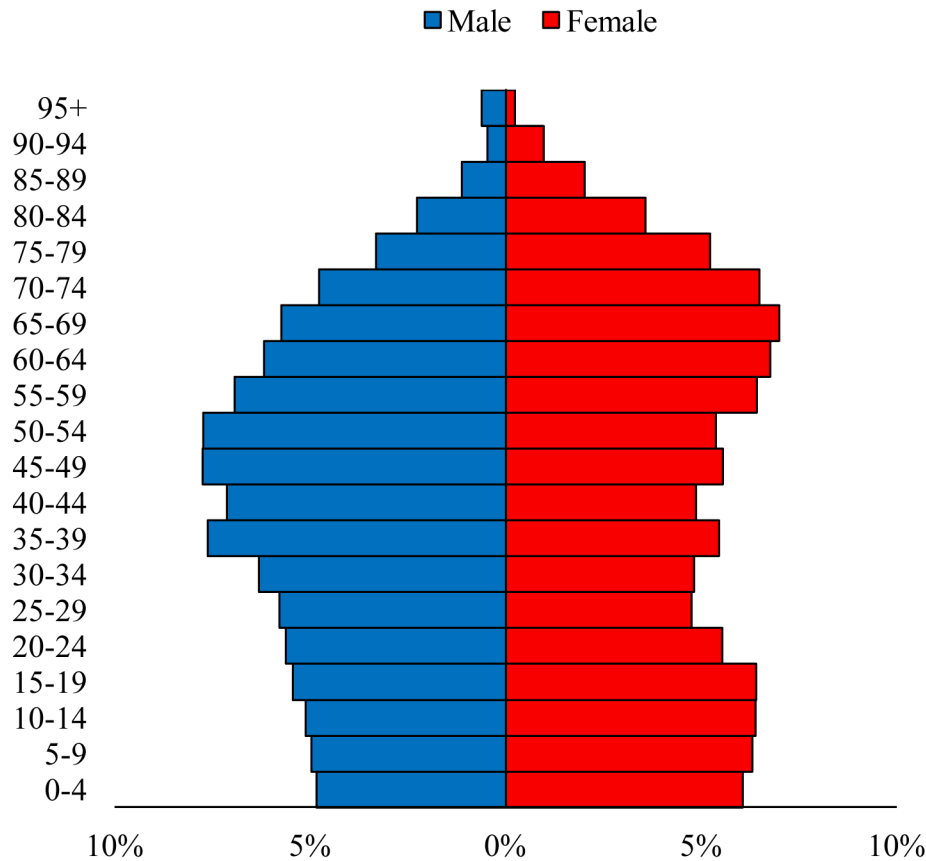

Population Pyramids of Ohio by County

Madison County Projected Population Pyramid, 2030

Ohio Projected Population Pyramid, 2030

Go to: <http://scripps.muohio.edu/content/population-pyramids-ohio-county-2010-2050> to download individual population pyramids (PDF, J-PEG, TIFF formats available).

Note: Population pyramids display % of populations by 5 years age groups.

Citation: Mehdizadeh, S., Ritchey, P. N., Tipsuk, P., & Yamashita, T. (2012). Population Pyramids of Ohio by County. Scripps Gerontology Center, Miami University, Oxford, OH.