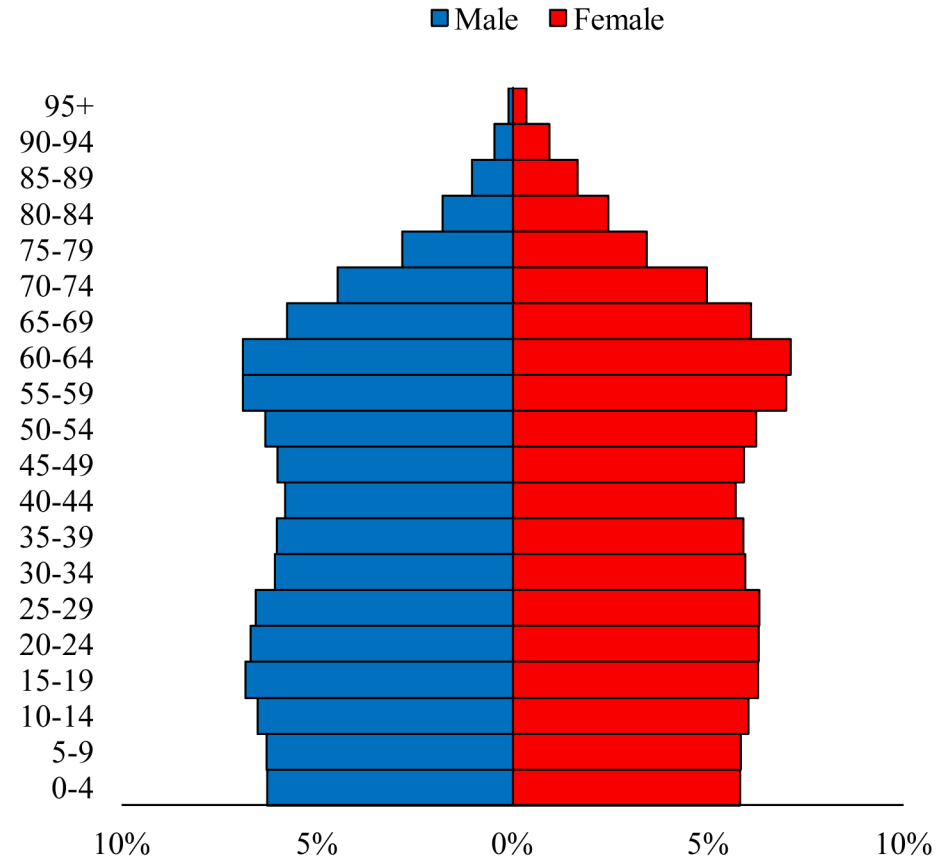

Population Pyramids of Ohio by County

Madison County Projected Population Pyramid, 2020

Ohio Projected Population Pyramid, 2020

Go to: <http://scripps.muohio.edu/content/population-pyramids-ohio-county-2010-2050> to download individual population pyramids (PDF, J-PEG, TIFF formats available).

Note: Population pyramids display % of populations by 5 years age groups.

Citation: Mehdizadeh, S., Ritchey, P. N., Tipsuk, P., & Yamashita, T. (2012). Population Pyramids of Ohio by County. Scripps Gerontology Center, Miami University, Oxford, OH.