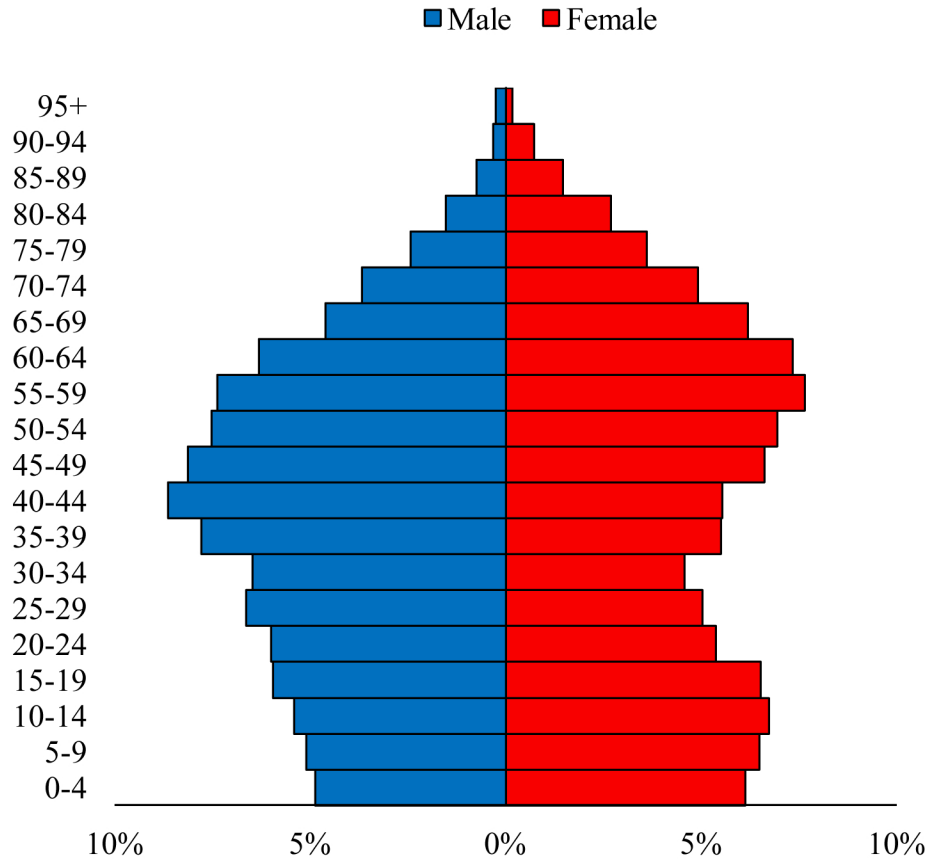

Population Pyramids of Ohio by County

Madison County Projected Population Pyramid, 2020

Ohio Projected Population Pyramid, 2020

Go to: <http://scripps.muohio.edu/content/population-pyramids-ohio-county-2010-2050> to download individual population pyramids (PDF, J-PEG, TIFF formats available).

Note: Population pyramids display % of populations by 5 years age groups.

Citation: Mehdizadeh, S., Ritchey, P. N., Tipsuk, P., & Yamashita, T. (2012). Population Pyramids of Ohio by County. Scripps Gerontology Center, Miami University, Oxford, OH.