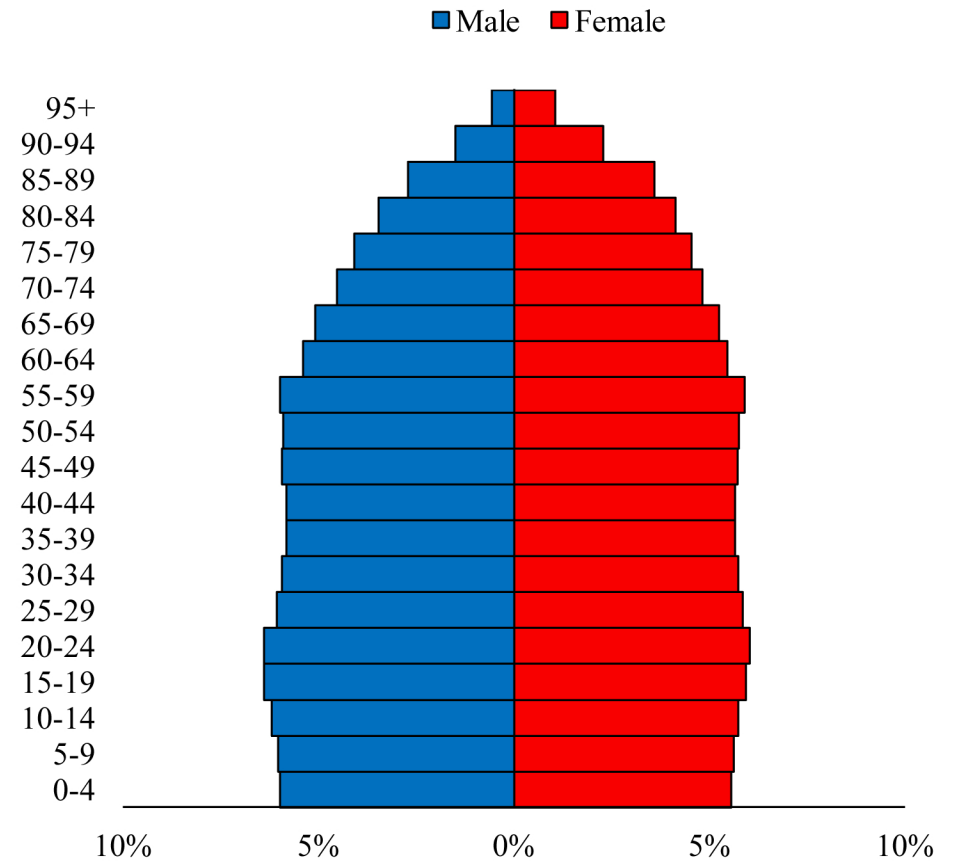

Population Pyramids of Ohio by County

Lucas County Projected Population Pyramid, 2050

Ohio Projected Population Pyramid, 2050

Go to: <http://scripps.muohio.edu/content/population-pyramids-ohio-county-2010-2050> to download individual population pyramids (PDF, J-PEG, TIFF formats available).

Note: Population pyramids display % of populations by 5 years age groups.

Citation: Mehdizadeh, S., Ritchey, P. N., Tipsuk, P., & Yamashita, T. (2012). Population Pyramids of Ohio by County. Scripps Gerontology Center, Miami University, Oxford, OH.