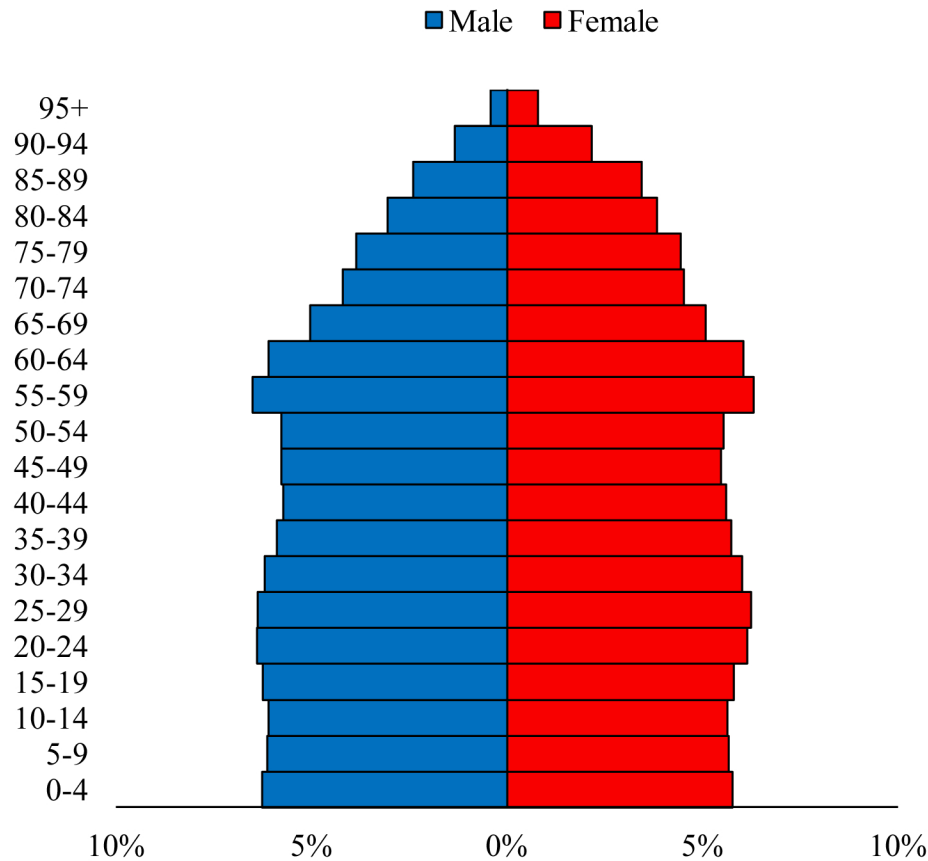

Population Pyramids of Ohio by County

Lucas County Projected Population Pyramid, 2050

Ohio Projected Population Pyramid, 2050

Go to: <http://scripps.muohio.edu/content/population-pyramids-ohio-county-2010-2050> to download individual population pyramids (PDF, J-PEG, TIFF formats available).

Note: Population pyramids display % of populations by 5 years age groups.

Citation: Mehdizadeh, S., Ritchey, P. N., Tipsuk, P., & Yamashita, T. (2012). Population Pyramids of Ohio by County. Scripps Gerontology Center, Miami University, Oxford, OH.