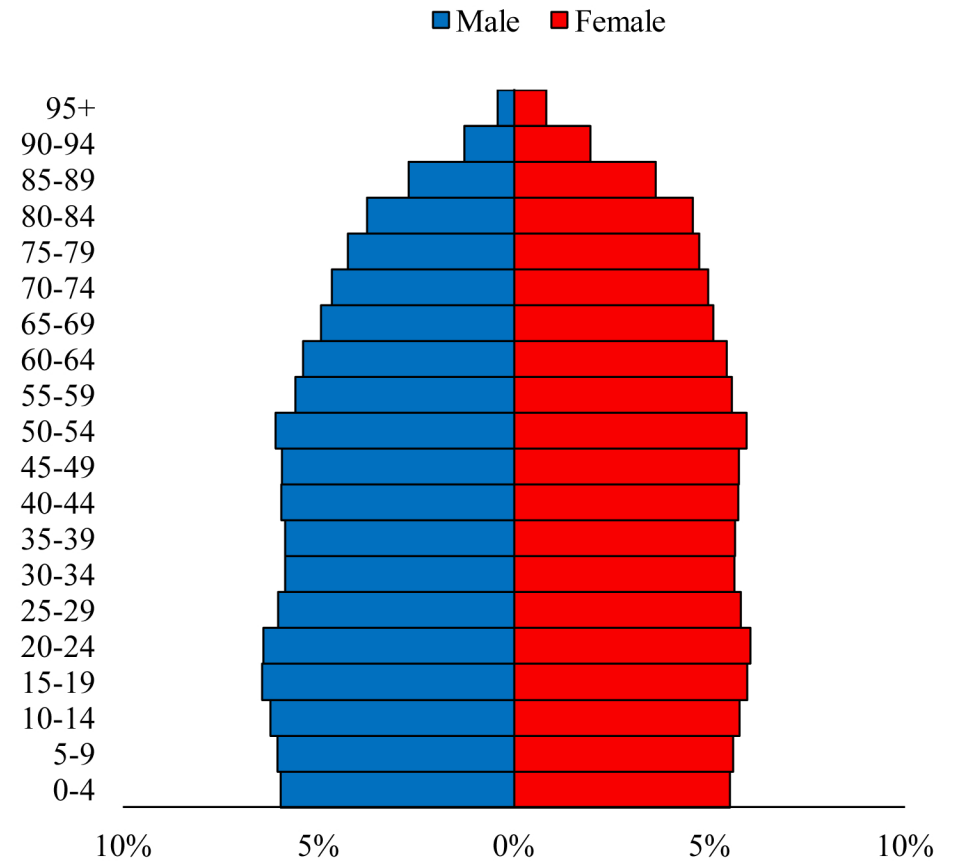

Population Pyramids of Ohio by County

Lucas County Projected Population Pyramid, 2045

Ohio Projected Population Pyramid, 2045

Go to: <http://scripps.muohio.edu/content/population-pyramids-ohio-county-2010-2050> to download individual population pyramids (PDF, J-PEG, TIFF formats available).

Note: Population pyramids display % of populations by 5 years age groups.

Citation: Mehdizadeh, S., Ritchey, P. N., Tipsuk, P., & Yamashita, T. (2012). Population Pyramids of Ohio by County. Scripps Gerontology Center, Miami University, Oxford, OH.