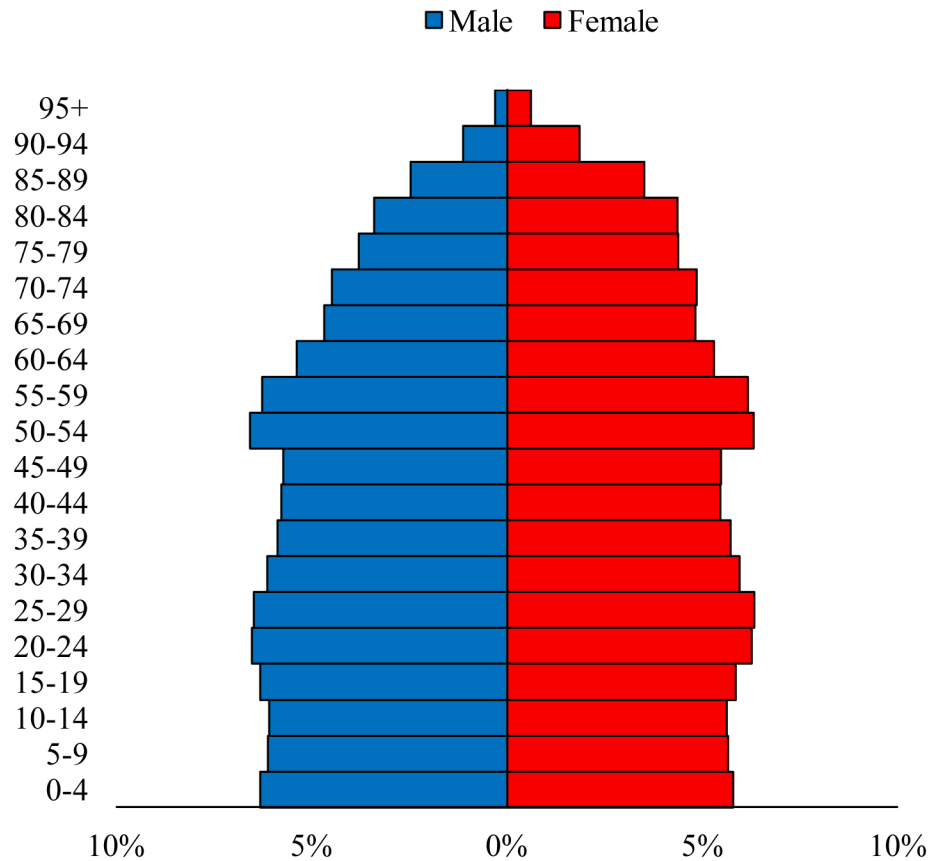

Population Pyramids of Ohio by County

Lucas County Projected Population Pyramid, 2045

Ohio Projected Population Pyramid, 2045

Go to: <http://scripps.muohio.edu/content/population-pyramids-ohio-county-2010-2050> to download individual population pyramids (PDF, J-PEG, TIFF formats available).

Note: Population pyramids display % of populations by 5 years age groups.

Citation: Mehdizadeh, S., Ritchey, P. N., Tipsuk, P., & Yamashita, T. (2012). Population Pyramids of Ohio by County. Scripps Gerontology Center, Miami University, Oxford, OH.