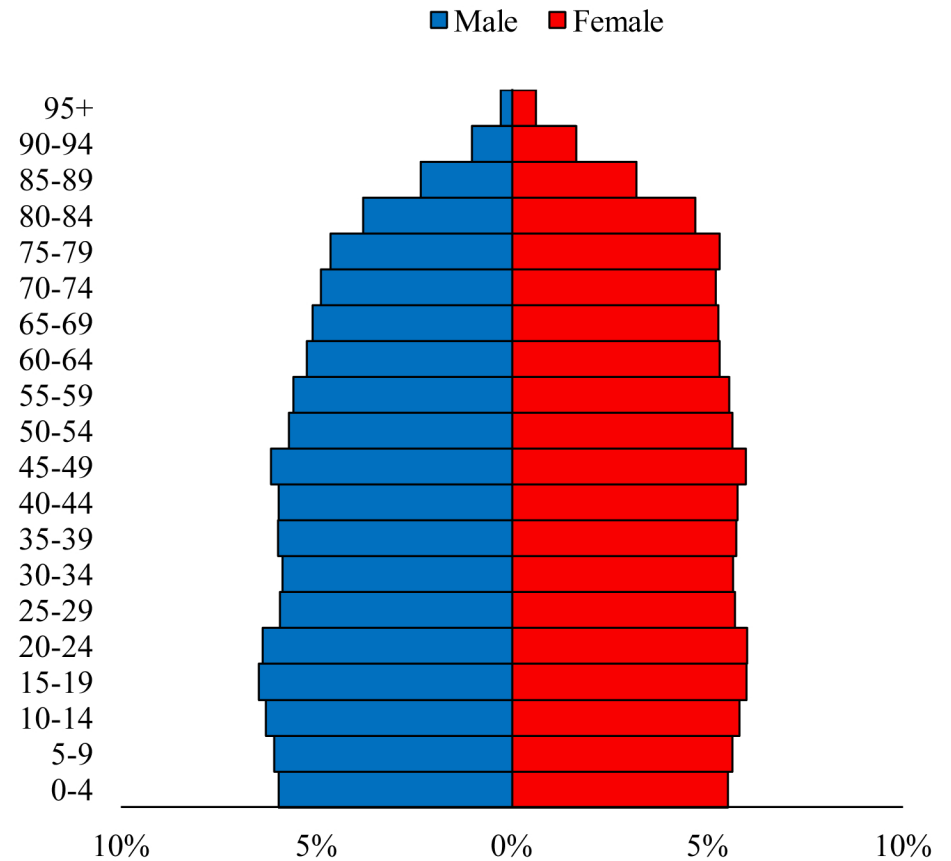

Population Pyramids of Ohio by County

Lucas County Projected Population Pyramid, 2040

Ohio Projected Population Pyramid, 2040

Go to: <http://scripps.muohio.edu/content/population-pyramids-ohio-county-2010-2050> to download individual population pyramids (PDF, J-PEG, TIFF formats available).

Note: Population pyramids display % of populations by 5 years age groups.

Citation: Mehdizadeh, S., Ritchey, P. N., Tipsuk, P., & Yamashita, T. (2012). Population Pyramids of Ohio by County. Scripps Gerontology Center, Miami University, Oxford, OH.