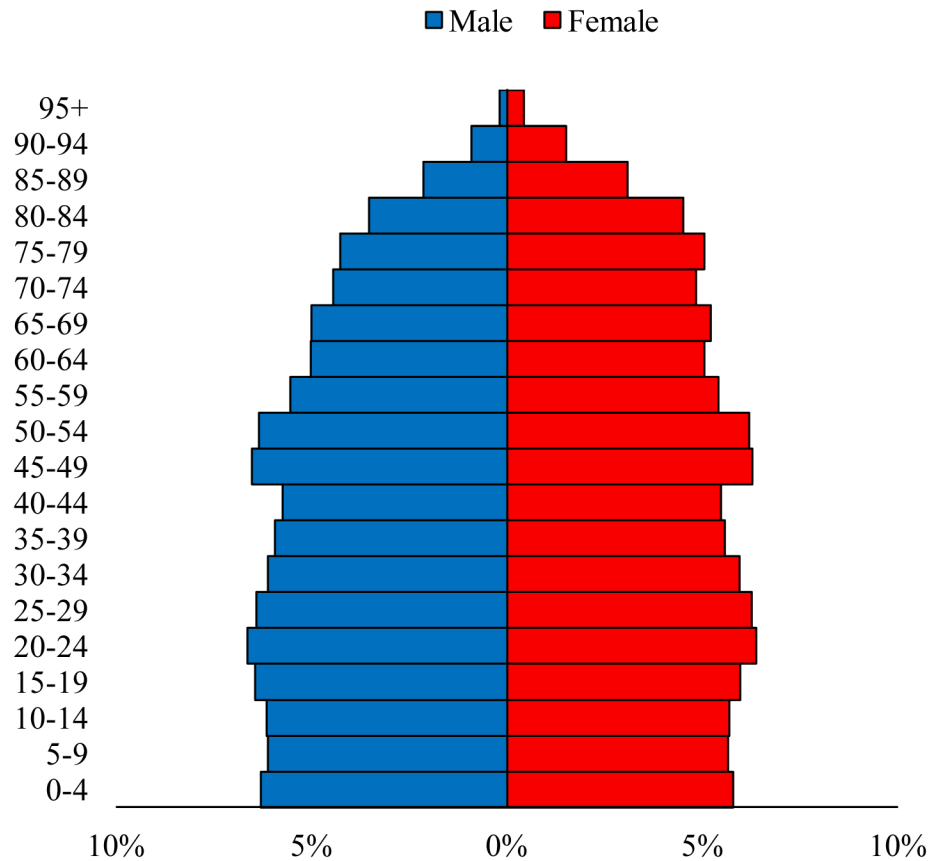

Population Pyramids of Ohio by County

Lucas County Projected Population Pyramid, 2040

Ohio Projected Population Pyramid, 2040

Go to: <http://scripps.muohio.edu/content/population-pyramids-ohio-county-2010-2050> to download individual population pyramids (PDF, J-PEG, TIFF formats available).

Note: Population pyramids display % of populations by 5 years age groups.

Citation: Mehdizadeh, S., Ritchey, P. N., Tipsuk, P., & Yamashita, T. (2012). Population Pyramids of Ohio by County. Scripps Gerontology Center, Miami University, Oxford, OH.