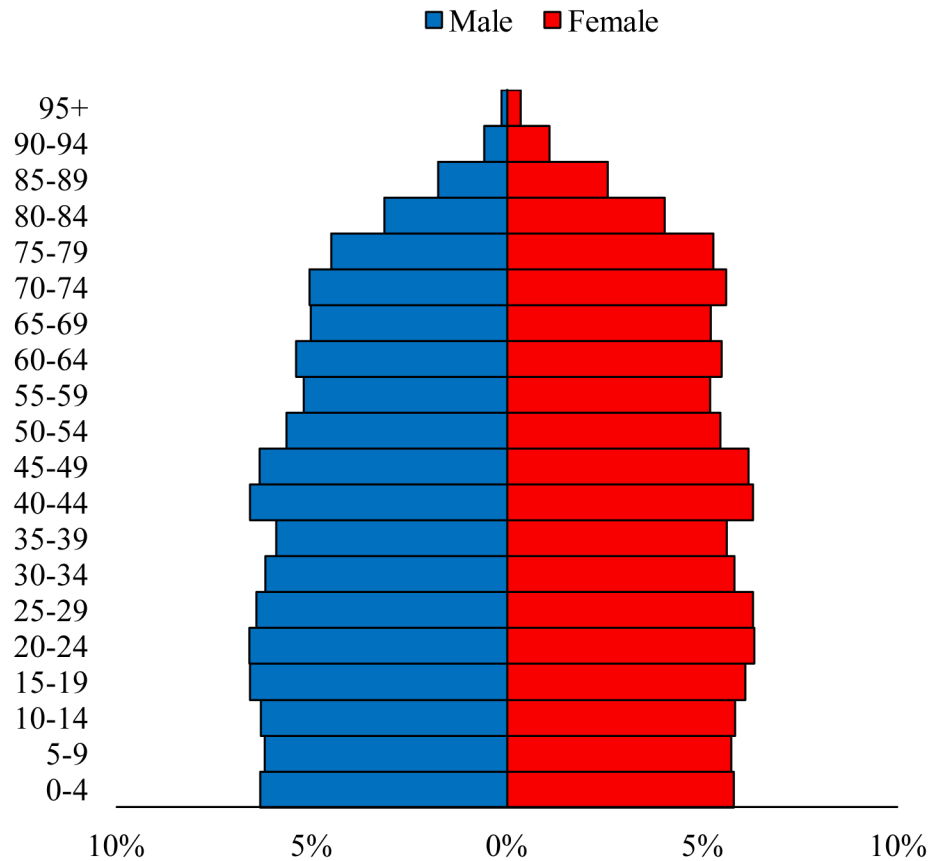

Population Pyramids of Ohio by County

Lucas County Projected Population Pyramid, 2035

Ohio Projected Population Pyramid, 2035

Go to: <http://scripps.muohio.edu/content/population-pyramids-ohio-county-2010-2050> to download individual population pyramids (PDF, J-PEG, TIFF formats available).

Note: Population pyramids display % of populations by 5 years age groups.

Citation: Mehdizadeh, S., Ritchey, P. N., Tipsuk, P., & Yamashita, T. (2012). Population Pyramids of Ohio by County. Scripps Gerontology Center, Miami University, Oxford, OH.