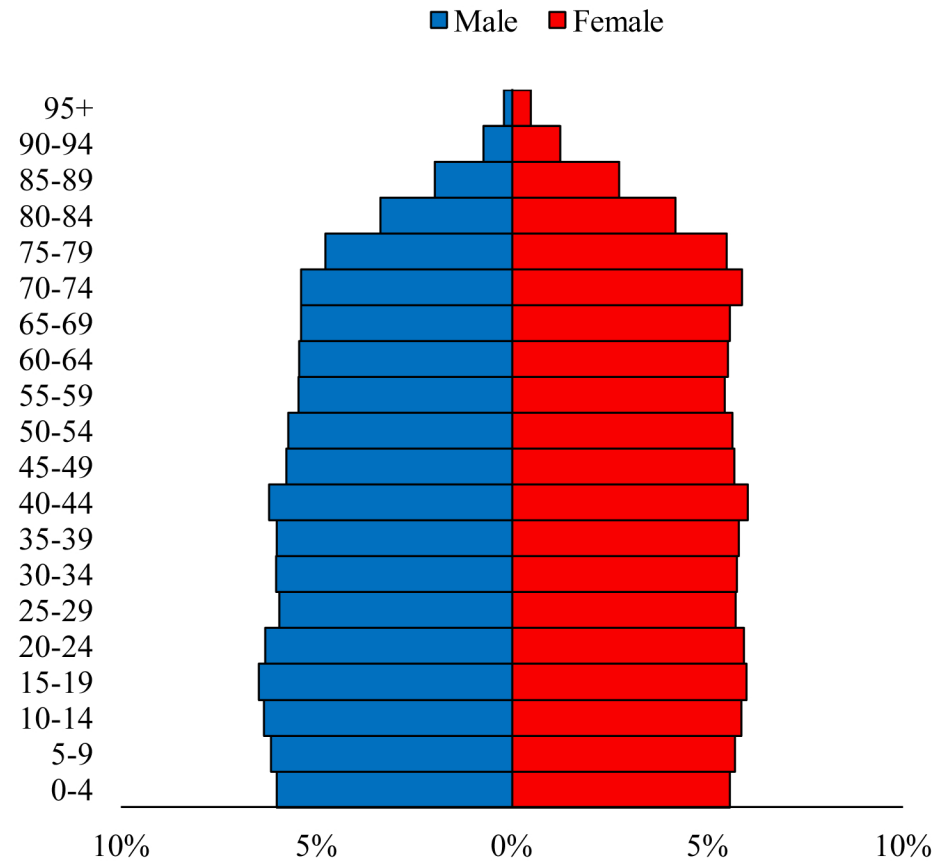

Population Pyramids of Ohio by County

Lucas County Projected Population Pyramid, 2035

Ohio Projected Population Pyramid, 2035

Go to: <http://scripps.muohio.edu/content/population-pyramids-ohio-county-2010-2050> to download individual population pyramids (PDF, J-PEG, TIFF formats available).

Note: Population pyramids display % of populations by 5 years age groups.

Citation: Mehdizadeh, S., Ritchey, P. N., Tipsuk, P., & Yamashita, T. (2012). Population Pyramids of Ohio by County. Scripps Gerontology Center, Miami University, Oxford, OH.