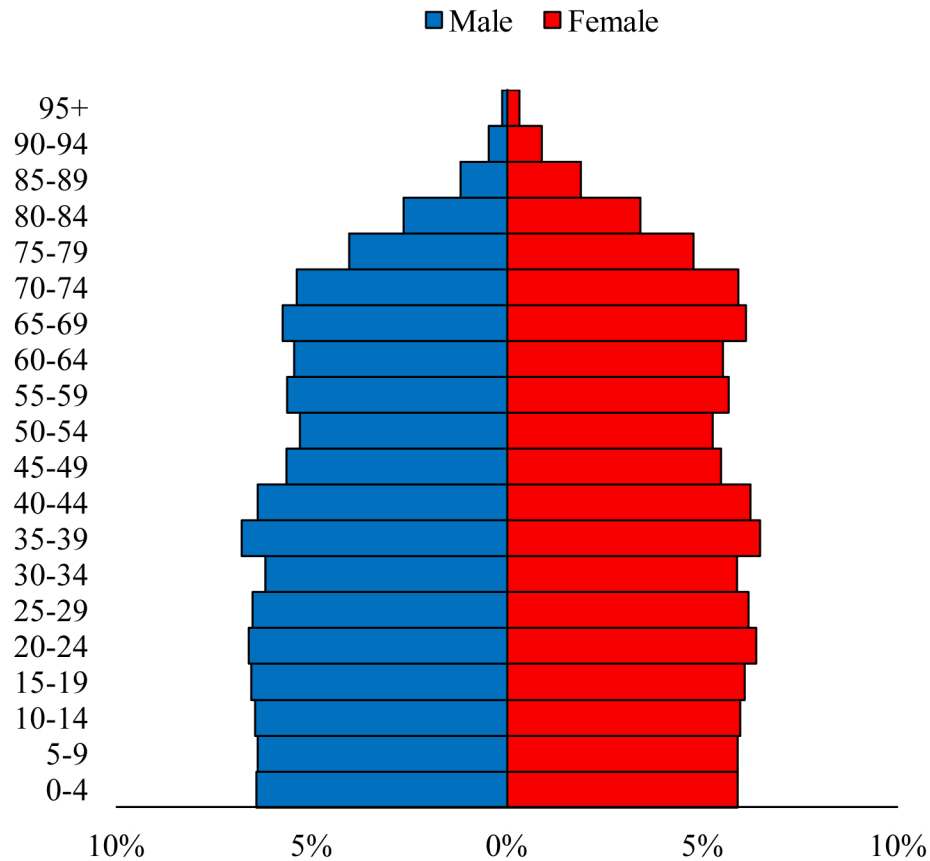

Population Pyramids of Ohio by County

Lucas County Projected Population Pyramid, 2030

Ohio Projected Population Pyramid, 2030

Go to: <http://scripps.muohio.edu/content/population-pyramids-ohio-county-2010-2050> to download individual population pyramids (PDF, J-PEG, TIFF formats available).

Note: Population pyramids display % of populations by 5 years age groups.

Citation: Mehdizadeh, S., Ritchey, P. N., Tipsuk, P., & Yamashita, T. (2012). Population Pyramids of Ohio by County. Scripps Gerontology Center, Miami University, Oxford, OH.