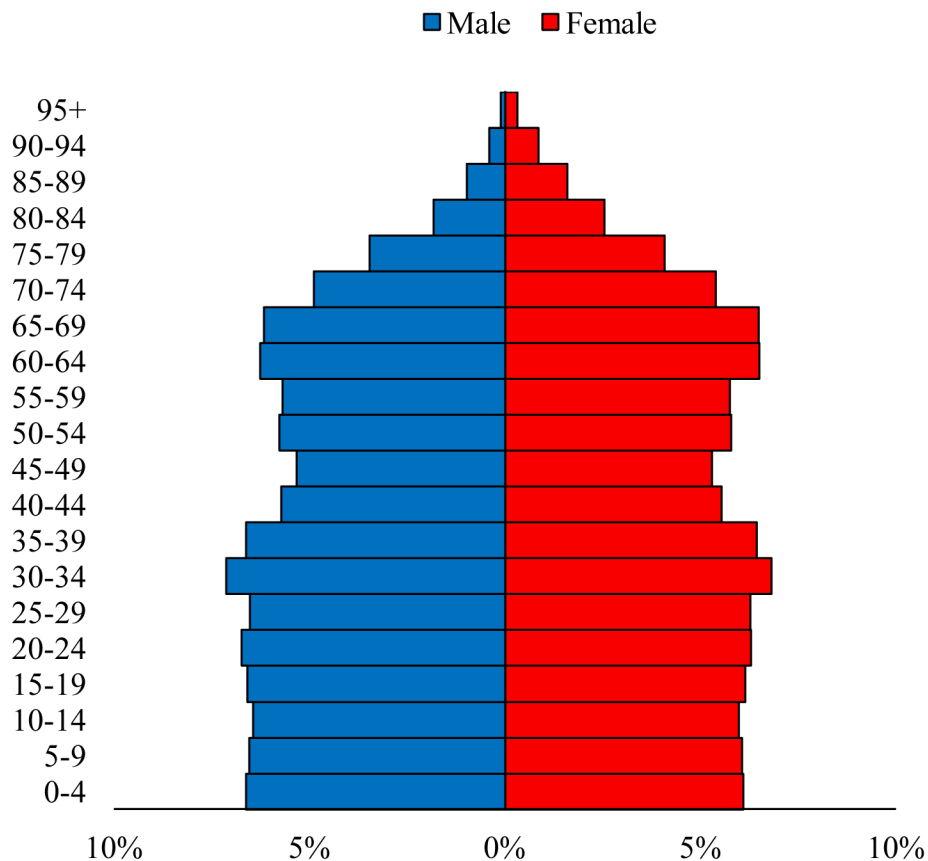

# Population Pyramids of Ohio by County

Lucas County Projected Population Pyramid, 2025

Ohio Projected Population Pyramid, 2025

**Go to:** <http://scripps.muohio.edu/content/population-pyramids-ohio-county-2010-2050> to download individual population pyramids (PDF, J-PEG, TIFF formats available).

**Note:** Population pyramids display % of populations by 5 years age groups.

**Citation:** Mehdizadeh, S., Ritchey, P. N., Tipsuk, P., & Yamashita, T. (2012). Population Pyramids of Ohio by County. Scripps Gerontology Center, Miami University, Oxford, OH.